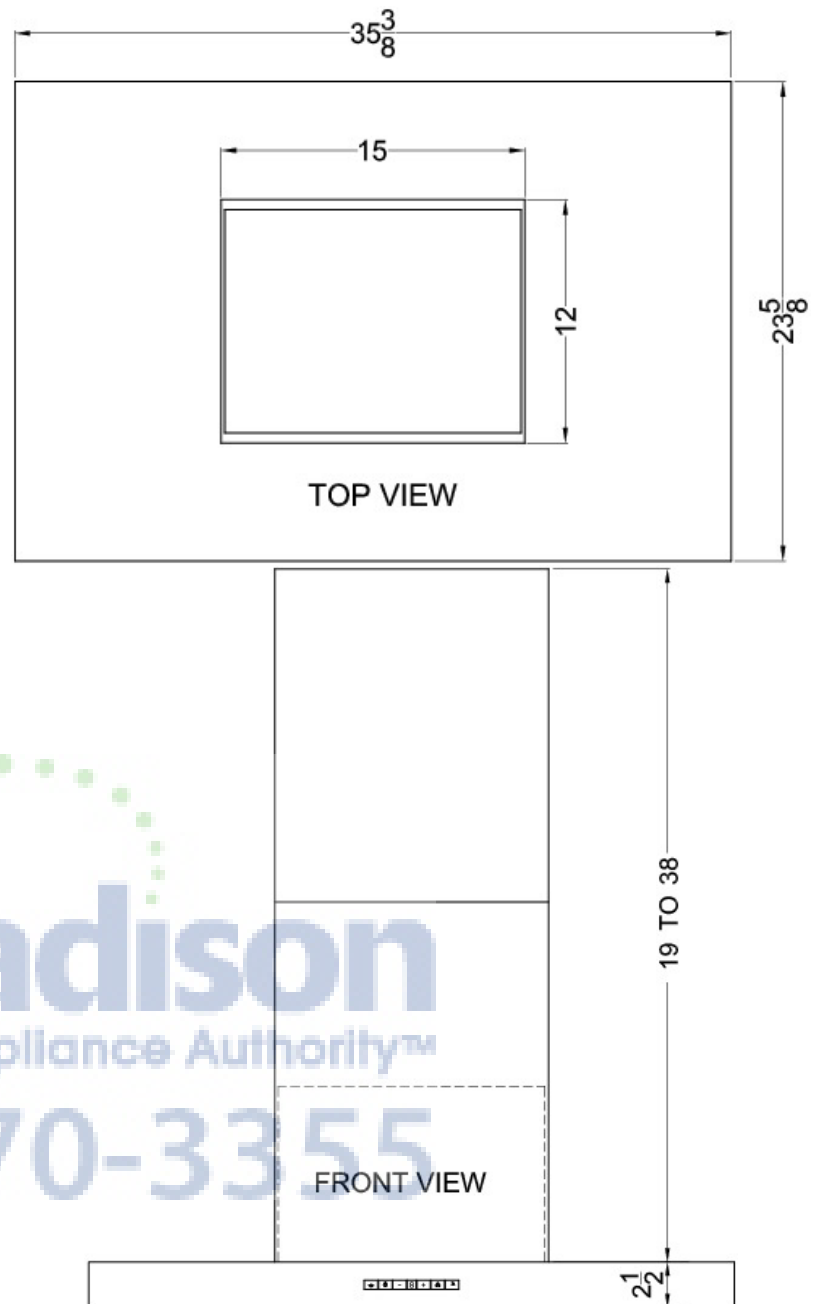

SEIH4636CV4

33.0" x 35.38" x 23.63" (H x W x D)

36" wide island range hood in stainless steel, made in Spain with rectangular canopy

Highlights:

Designed and manufactured in Spain for SUMMIT PROFESSIONAL

Elegant style in brushed stainless steel

Two 50W lights

Includes two preinstalled halogen bulbs

Four-speed fan

Offers more options for ventilation

Adjustable chimney height

Chimney can extend from 19" to 38" for the perfect fit over your cooktop

6" round ducting

Ideal for most kitchen settings

Specifications:

Height	33.0"
Width	35.38"
Depth	23.63"
Shipping Weight	81.0 lbs.
Weight	51.0 lbs.
US Electrical Safety	UL
Canadian Electrical Safety	ULC
Controls	Digital
Max Air Movement	600.0
Under Hood Light	true
Number of Fan Speed	4
Parts/Labor Warranty	1 Year