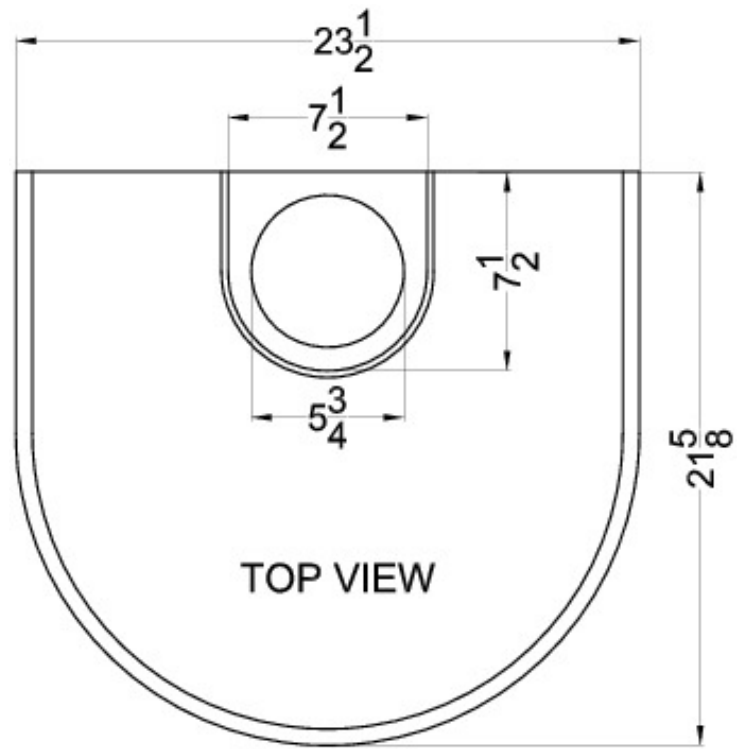

SEH6624C

30.0" x 23.5" x 21.63" (H x W x D)

24" wide European 600 CFM range hood in stainless steel with a curved canopy and chimney design

Highlights:

Designed and manufactured in Spain for SUMMIT PROFESSIONAL

Specifications:

Height	30.0"
Width	23.5"
Depth	21.63"
Shipping Weight	40.0 lbs.
Weight	29.0 lbs.
Amps	5.0
US Electrical Safety	UL
Canadian Electrical Safety	ULC
Voltage/Frequency	115 V AC/60 Hz
Max Air Movement	600.0
Under Hood Light	true
Parts/Labor Warranty	1 Year