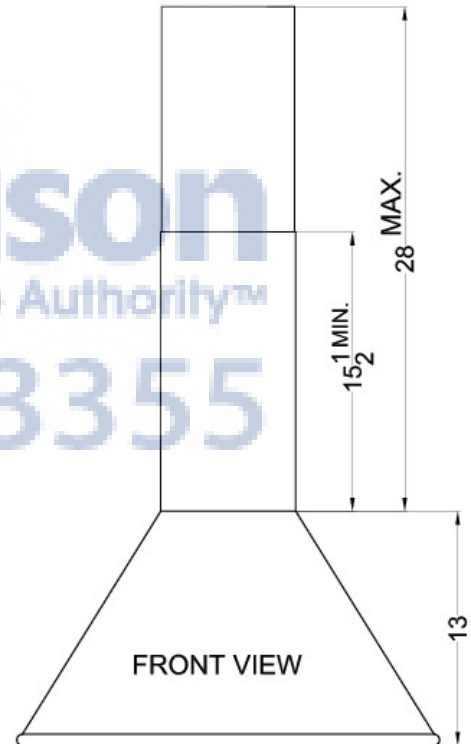

SEH6624C

30.0" x 23.5" x 21.63" (H x W x D)

24" wide European 600 CFM range hood in stainless steel with a curved canopy and chimney design

Highlights:

Designed and manufactured in Spain for SUMMIT PROFESSIONAL

Specifications:

Height	30.0"
Width	23.5"
Depth	21.63"
Shipping Weight	40.0 lbs.
Weight	29.0 lbs.
Amps	5.0
US Electrical Safety	UL
Canadian Electrical Safety	ULC
Voltage/Frequency	115 V AC/60 Hz
Max Air Movement	600.0
Under Hood Light	true
Parts/Labor Warranty	1 Year