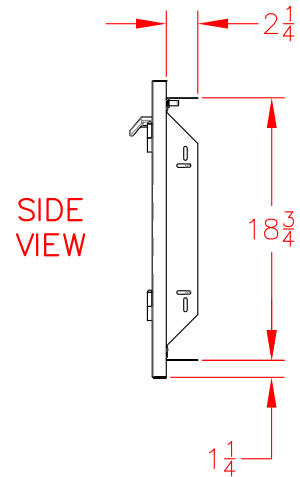

LDR530 - SEDONA 30" DOOR

PRODUCT DIMENSIONS

CUTOUT DIMENSIONS