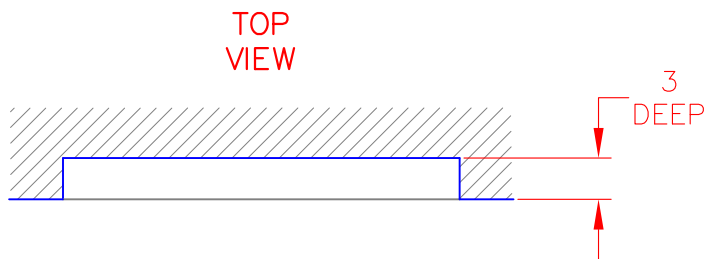

LDR530 - SEDONA 30" DOOR

PRODUCT DIMENSIONS

CUTOUT DIMENSIONS