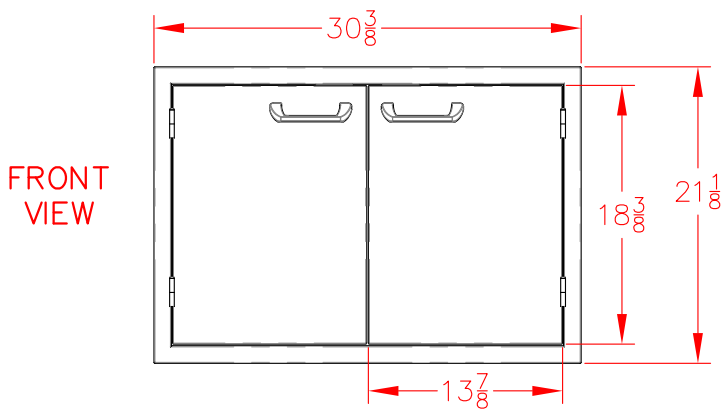

LDR530 - SEDONA 30" DOOR

PRODUCT DIMENSIONS

CUTOUT DIMENSIONS