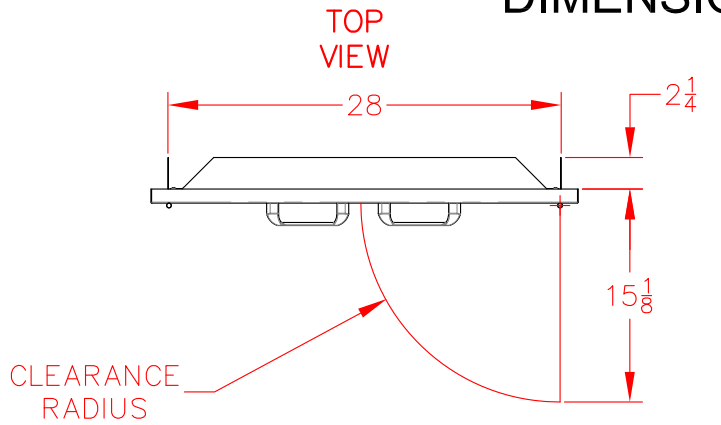

LDR530 - SEDONA 30" DOOR

PRODUCT DIMENSIONS

CUTOUT DIMENSIONS