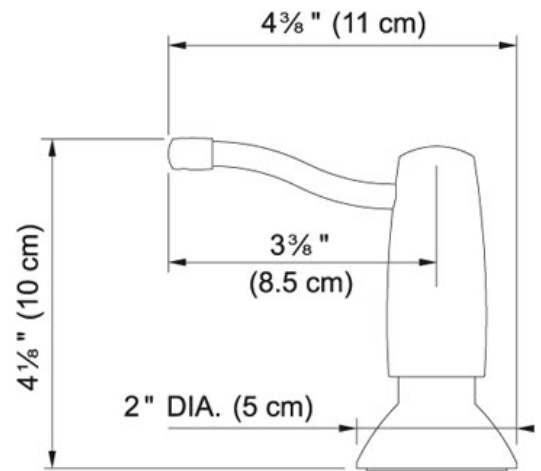

SPECIFICATION SHEET

PRODUCT FAMILY: Kitchen solutions FINISH: Polished Chrome SERIES: SOAP DISPENSER MODEL: SD2400

Product Information

FUN#	119.0278.879
US Part Number	SD2400

Suggested Products

115.0258.431