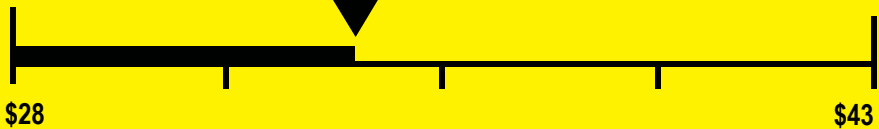

U.S. Government

Federal law prohibits removal of this label before consumer purchase.

ENERGYGUIDE

Dishwasher
Capacity: Standard

Sharp Electronics Corporation
Models SDW6748SNS/SDY6748SNS

Estimated Yearly Energy Cost (when used with an electric water heater)

\$34

Cost Range of Similar Models

240 kWh

Estimated Yearly Electricity Use

\$24

Estimated Yearly Energy Cost
(when used with a natural gas water heater)

Your cost will depend on your utility rates and use.

- Cost range based only on standard capacity models.
- Estimated energy cost based on four wash loads a week and a national average electricity cost of 14 cents per kWh and natural gas cost of \$1.21 per therm.
- For more information, visit www.flc.gov/energy.