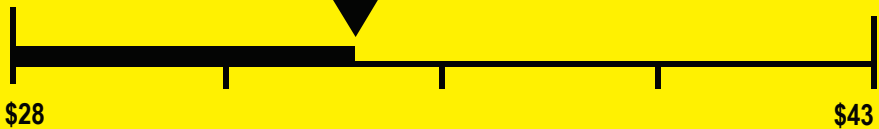

U.S. Government

Federal law prohibits removal of this label before consumer purchase.

ENERGYGUIDE

Dishwasher
Capacity: Standard

Sharp Electronics Corporation
Models SDW6735DNS/SDY6735DNS

Estimated Yearly Energy Cost (when used with an electric water heater)

\$34

Cost Range of Similar Models

240 kWh

Estimated Yearly Electricity Use

\$24

Estimated Yearly Energy Cost
(when used with a natural gas water heater)

Your cost will depend on your utility rates and use.

- Cost range based only on standard capacity models.
- Estimated energy cost based on four wash loads a week and a national average electricity cost of 14 cents per kWh and natural gas cost of \$1.21 per therm.
- For more information, visit www.flc.gov/energy.