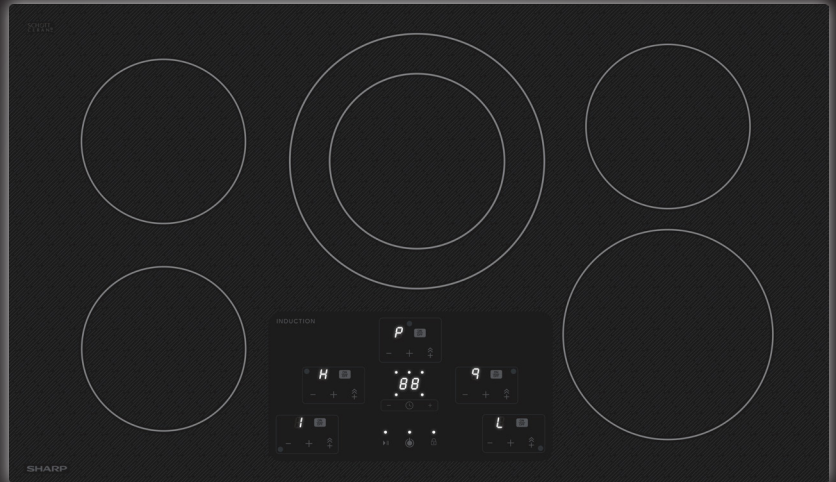

SHARP

Simply Better Living

36" Induction Cooktop

SDH3652DB**9600
WATTS****36"
WIDTH****Contemporary European Black Mirror Finish Made with Premium Schott® Glass****Five Induction Cooking Zones Including a 3700 Watt Variable-Sized Zone****Power Boost Increases Power up-to 50%****Enhanced, White LED Display****Simmer Enhancer for Extraordinarily Consistent Cooking Performance****Residual Heat Indicator for Each Cooking Zone****Can be Installed Over a Sharp® Built-In Wall Oven or Microwave Drawer™**

DESIGNED FOR YOUR DREAM KITCHEN

The Sharp® SDH3652DB Induction Cooktop is a powerful, beautiful addition to your dream kitchen. The black mirror finish of the premium Schott® glass surface is a perfect match and can be combined with our Easy Wave Open Microwave Drawer™ and our European Convection Built-In Single Wall Oven.

The five cooking zones give you more flexibility to orchestrate even your most elaborate entertaining. The SDH3652DB features an extra powerful 3700 Watt variable-sized zone, and Power Boost in all cooking zones. More precise than gas, more efficient than electric, the Sharp Induction Cooktop is faster than either. There is a Kitchen Timer and even a Power Boost for those times when you just need that pasta water to boil. The Simmer Enhancer option provides low, consistent cooking performance for your most delicate soups and sauces. Heat is generated directly into the cookware itself, so there is less wasted energy to heat up your kitchen. And without an open flame or radiant coil, spills and splatters are less likely to burn, and a breeze to clean up.

SDH3652DB**9600
WATTS****36"
WIDTH****SPECIFICATIONS****DESIGN**

Size	36" Wide
Number of Cooking Zones	5
Color	Black

CONTROLS

Control Type	Glass Touch
Control Location	Front Center
Display	White LED

FEATURES