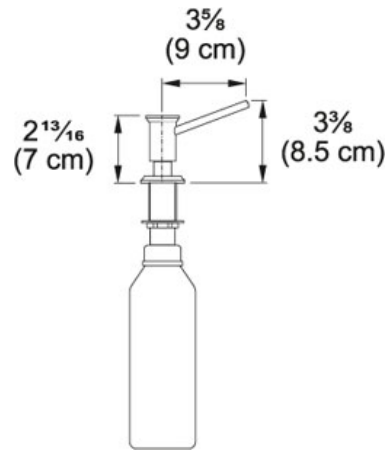

# SPECIFICATION SHEET

PRODUCT FAMILY: Kitchen solutions FINISH: Old World Bronze SERIES: SOAP DISPENSER MODEL: SD2560

## Product Information

FUN#	119.0197.314
US Part Number	SD2560

**Suggested Products**

115.0155.289

115.0195.027