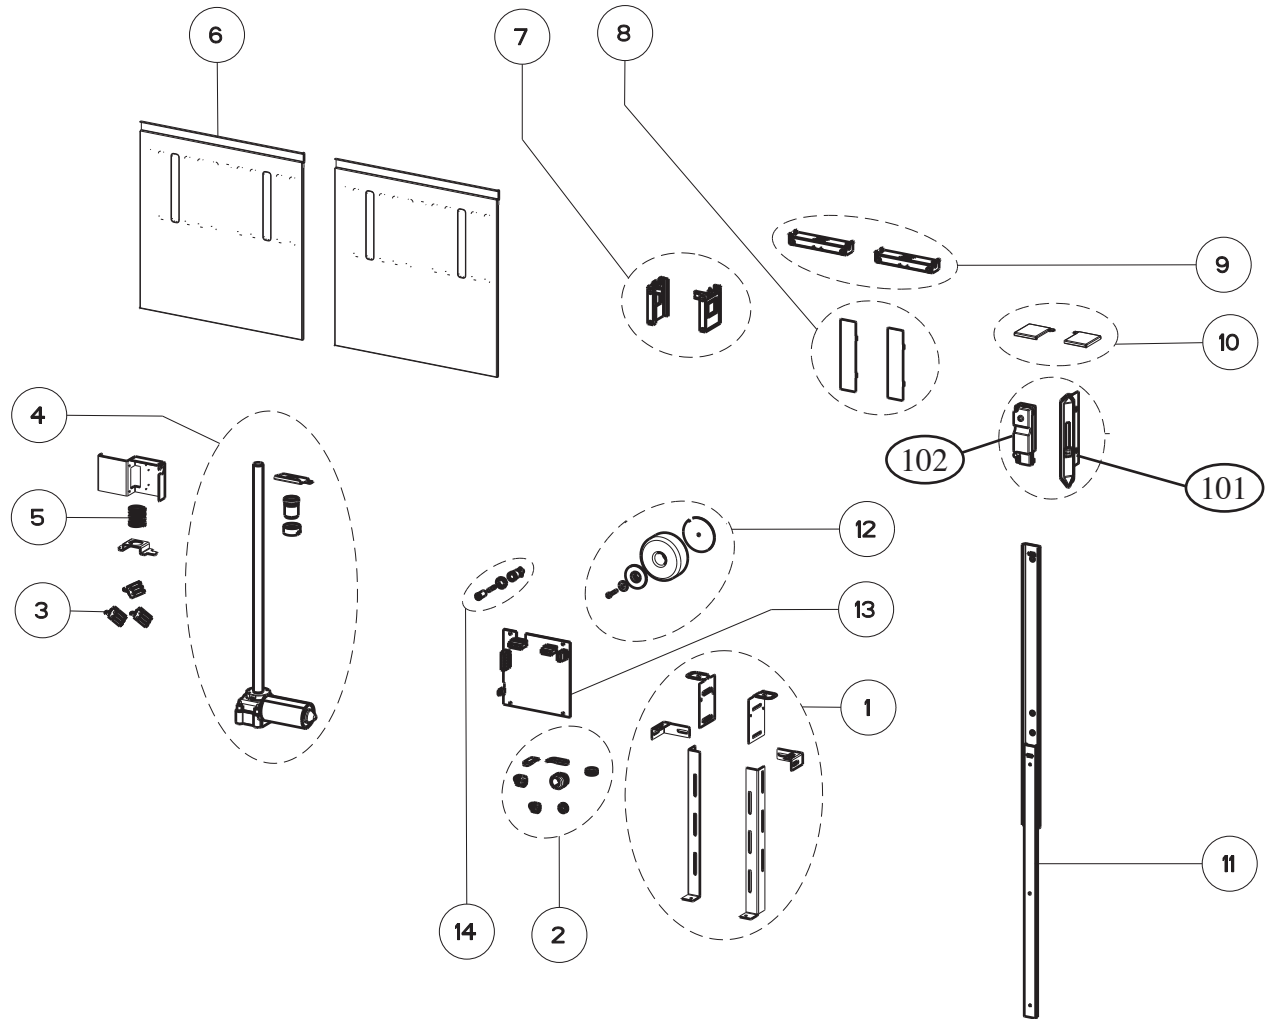

SCIROCCO PLUS

body and control components

Key	Description	SCIR3014SS 30 Internal	SCIR3614SS 36 Internal	Qty Req.
1	Installation Kit	133.0169.427	133.0169.427	1
2	Cable Clamp Kit	133.0052.180	133.0052.180	1
3	Plenum Arm Microswitch	133.0036.581	133.0036.581	3
4	Plenum Rise Drive Motor	133.0171.355	133.0171.355	1
5	Spring	133.0171.945	133.0171.945	1
6	Grease Filter	133.0262.535	133.0262.686	2
7	Sliding Guide Support Kit	133.0052.183	133.0052.183	1
8	Plate	133.0057.271	133.0057.271	1
9	Microswitch Kit	133.0052.191	133.0052.191	1
10	Trim Support Kit	133.0169.428	133.0169.428	1
11	Plenum Sliding Guide	133.0169.429	133.0169.429	1
12	Transformer	133.0052.177	133.0052.177	1
13	Control Board	133.0262.681	133.0262.681	1
14	Fuse Kit	133.0052.184	133.0052.184	1
101	Control Buttons	133.0262.682	133.0262.682	1
102	Up / Down Control Kit	133.0052.179	133.0052.179	1

SCIROCCO PLUS

motor components for IBDD600

		SCIR3014SS	SCIR3614SS	
Key	Description	30 Internal	36 Internal	Qty Req.
303	Capacitor (IBDD600)	133.0072.893	133.0072.893	1
399	Motor Group (IBDD600)	133.0056.182	133.0056.182	1
402	Damper	133.0055.994	133.0055.994	1

SCIROCCO PLUS

Stainless Top Strip Trim

		SCIR3014SS	SCIR3614SS	
Key	Description	30 Internal	36 Internal	Qty Req.
701	Top Strip Connection Kit	133.0171.947	133.0171.947	1
702	Button Kit	133.0052.188	133.0052.188	1
799	Stainless Top Strip Kit	133.0262.683	133.0262.685	1