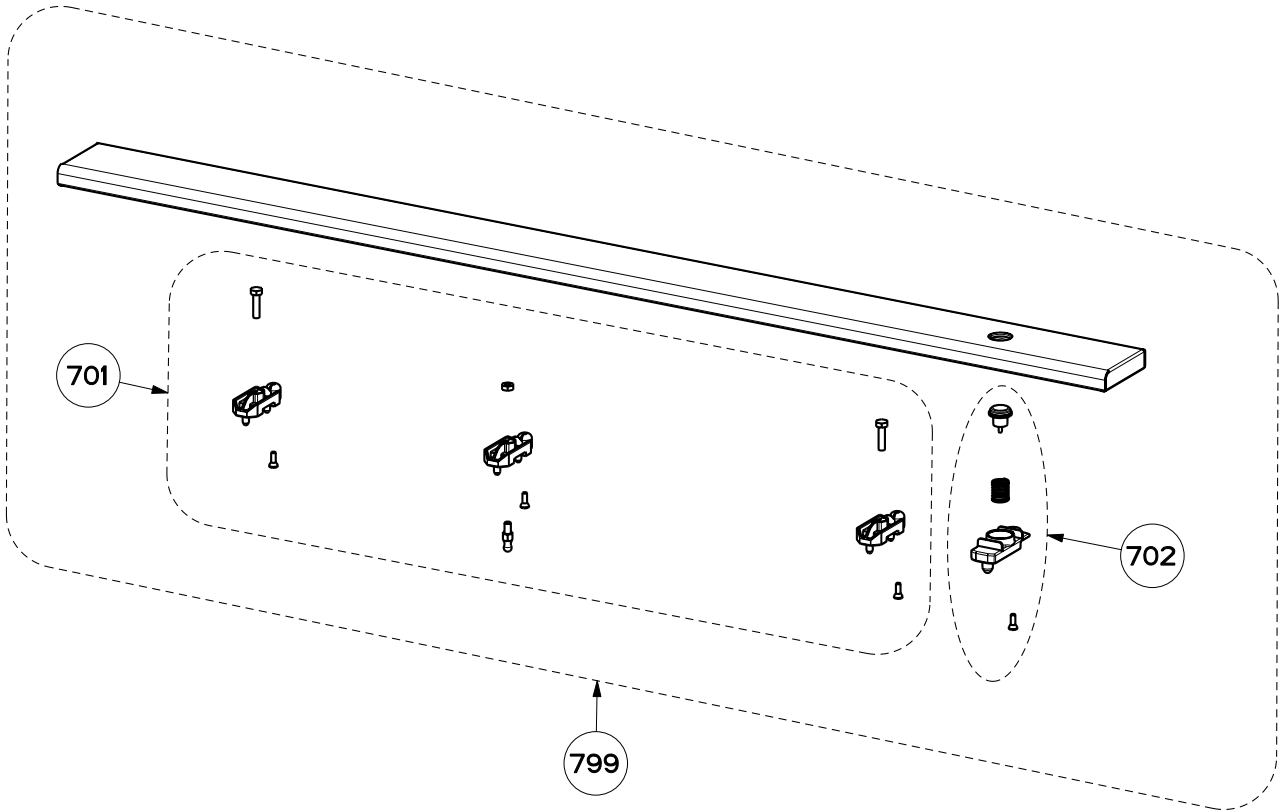

SCIROCCO PLUS

body and control components

Key	Description	SCIR3014SS 30 Internal	SCIR3614SS 36 Internal	Qty Req.
1	Installation Kit	133.0169.427	133.0169.427	1
2	Cable Clamp Kit	133.0052.180	133.0052.180	1
3	Plenum Arm Microswitch	133.0036.581	133.0036.581	3
4	Plenum Rise Drive Motor	133.0171.355	133.0171.355	1
5	Spring	133.0171.945	133.0171.945	1
6	Grease Filter	133.0262.535	133.0262.686	2
7	Sliding Guide Support Kit	133.0052.183	133.0052.183	1
8	Plate	133.0057.271	133.0057.271	1
9	Microswitch Kit	133.0052.191	133.0052.191	1
10	Trim Support Kit	133.0169.428	133.0169.428	1
11	Plenum Sliding Guide	133.0169.429	133.0169.429	1
12	Transformer	133.0052.177	133.0052.177	1
13	Control Board	133.0262.681	133.0262.681	1
14	Fuse Kit	133.0052.184	133.0052.184	1
101	Control Buttons	133.0262.682	133.0262.682	1
102	Up / Down Control Kit	133.0052.179	133.0052.179	1

SCIROCCO PLUS

motor components for IBDD600

		SCIR3014SS	SCIR3614SS	
Key	Description	30 Internal	36 Internal	Qty Req.
303	Capacitor (IBDD600)	133.0072.893	133.0072.893	1
399	Motor Group (IBDD600)	133.0056.182	133.0056.182	1
402	Damper	133.0055.994	133.0055.994	1

SCIROCCO PLUS

Stainless Top Strip Trim

		SCIR3014SS	SCIR3614SS	
Key	Description	30 Internal	36 Internal	Qty Req.
701	Top Strip Connection Kit	133.0171.947	133.0171.947	1
702	Button Kit	133.0052.188	133.0052.188	1
799	Stainless Top Strip Kit	133.0262.683	133.0262.685	1