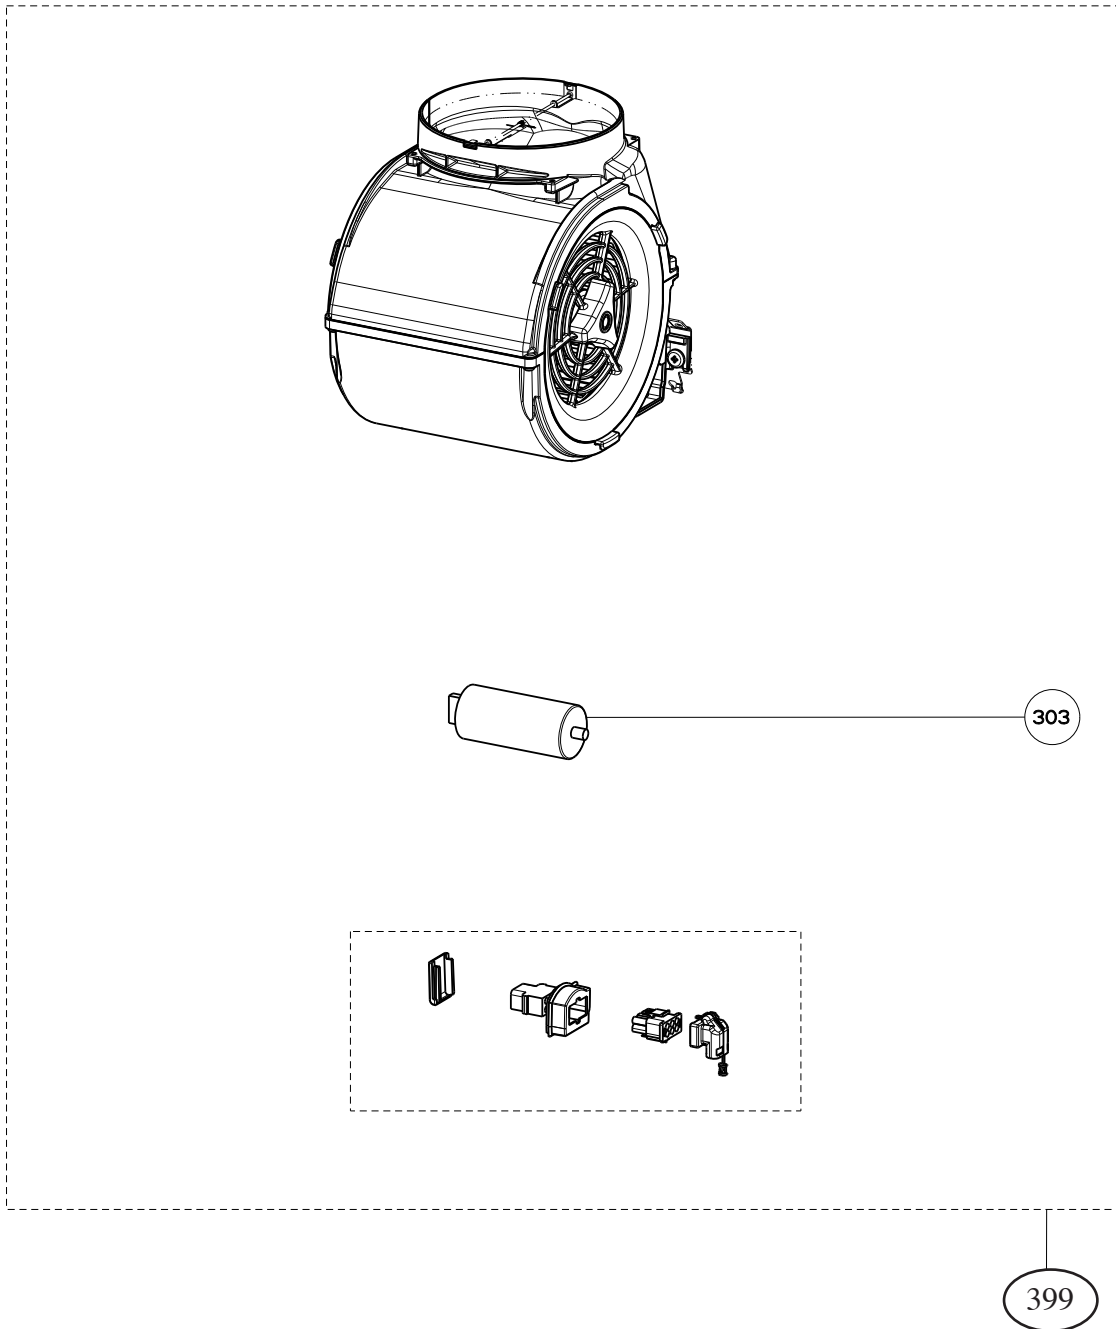

SCIROCCO PLUS

body and control components

Key	Description	SCIR3014SS 30 Internal	SCIR3614SS 36 Internal	Qty Req.
1	Installation Kit	133.0169.427	133.0169.427	1
2	Cable Clamp Kit	133.0052.180	133.0052.180	1
3	Plenum Arm Microswitch	133.0036.581	133.0036.581	3
4	Plenum Rise Drive Motor	133.0171.355	133.0171.355	1
5	Spring	133.0171.945	133.0171.945	1
6	Grease Filter	133.0262.535	133.0262.686	2
7	Sliding Guide Support Kit	133.0052.183	133.0052.183	1
8	Plate	133.0057.271	133.0057.271	1
9	Microswitch Kit	133.0052.191	133.0052.191	1
10	Trim Support Kit	133.0169.428	133.0169.428	1
11	Plenum Sliding Guide	133.0169.429	133.0169.429	1
12	Transformer	133.0052.177	133.0052.177	1
13	Control Board	133.0262.681	133.0262.681	1
14	Fuse Kit	133.0052.184	133.0052.184	1
101	Control Buttons	133.0262.682	133.0262.682	1
102	Up / Down Control Kit	133.0052.179	133.0052.179	1

SCIROCCO PLUS

motor components for IBDD600

		SCIR3014SS	SCIR3614SS	
Key	Description	30 Internal	36 Internal	Qty Req.
303	Capacitor (IBDD600)	133.0072.893	133.0072.893	1
399	Motor Group (IBDD600)	133.0056.182	133.0056.182	1
402	Damper	133.0055.994	133.0055.994	1

SCIROCCO PLUS

Stainless Top Strip Trim

		SCIR3014SS	SCIR3614SS	
Key	Description	30 Internal	36 Internal	Qty Req.
701	Top Strip Connection Kit	133.0171.947	133.0171.947	1
702	Button Kit	133.0052.188	133.0052.188	1
799	Stainless Top Strip Kit	133.0262.683	133.0262.685	1