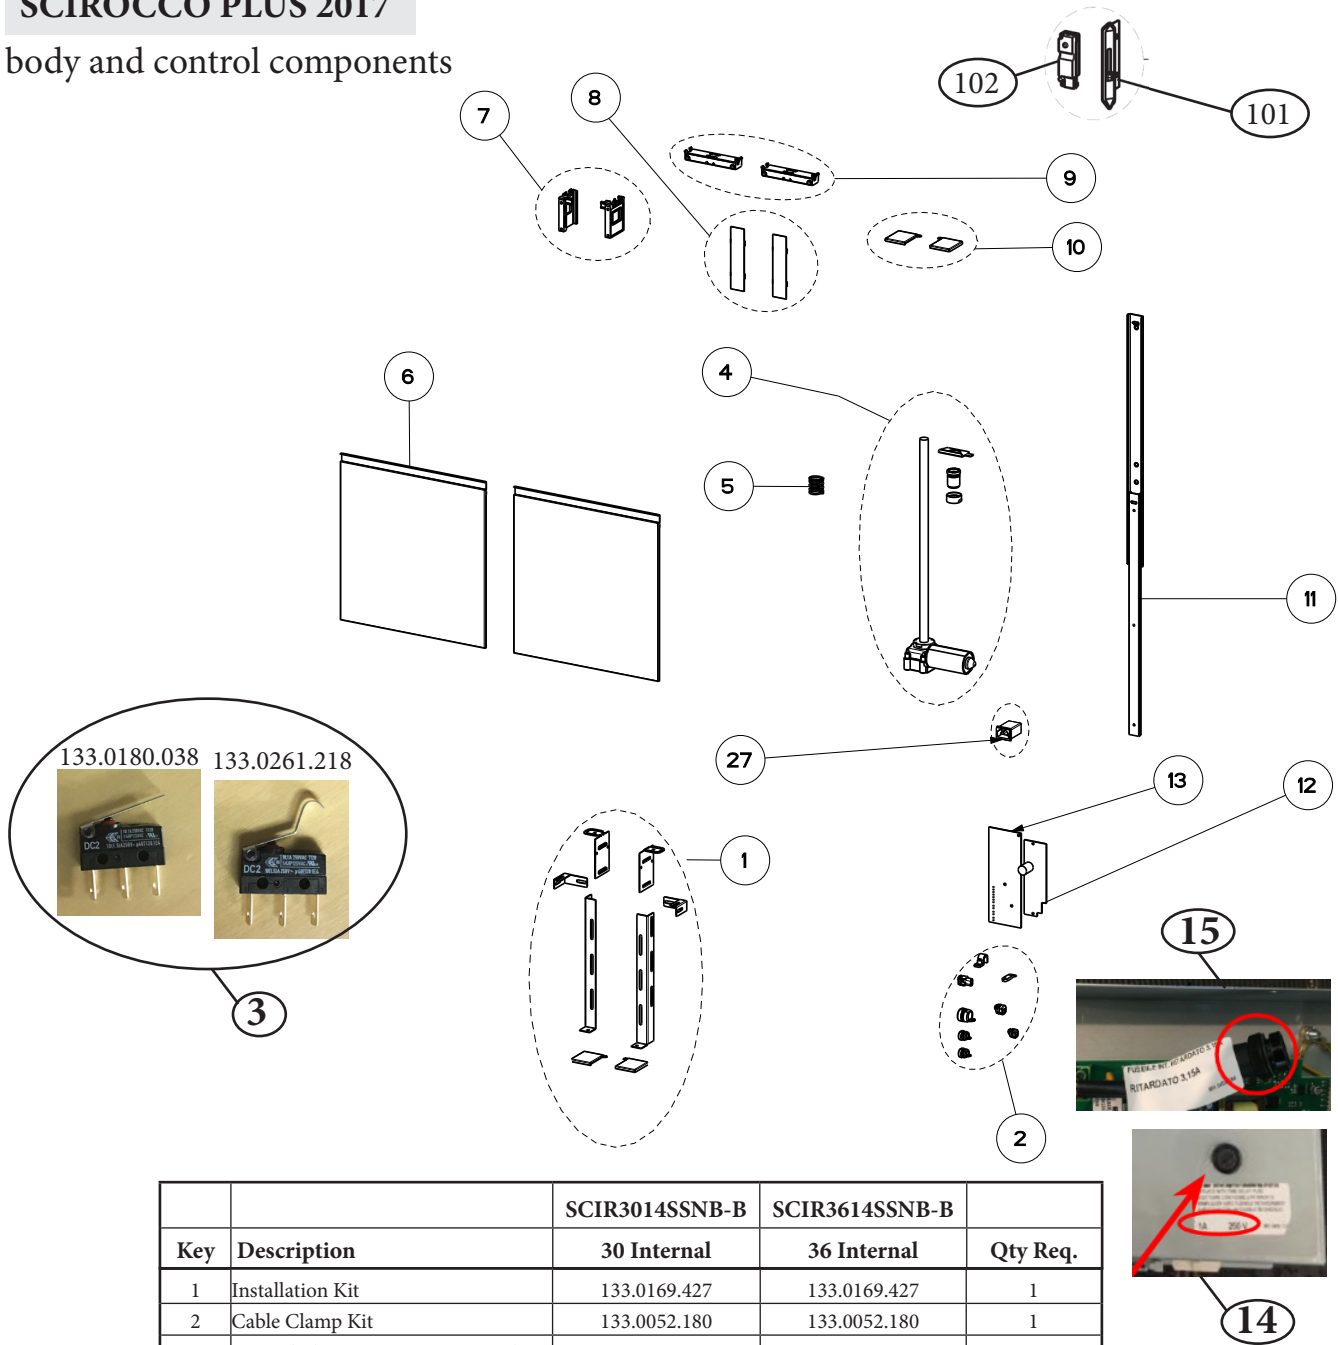

## body and control components

		SCIR3014SSNB-B	SCIR3614SSNB-B	
Key	Description	30 Internal	36 Internal	Qty Req.
1	Installation Kit	133.0169.427	133.0169.427	1
2	Cable Clamp Kit	133.0052.180	133.0052.180	1
3	Curved Plenum Arm Microswitch	133.0261.218	133.0261.218	2
3	Flat Plenum Arm Microswitch	133.0180.038	133.0180.038	1
4	Plenum Rise Drive Motor	133.0171.355	133.0171.355	1
5	Spring	133.0171.945	133.0171.945	1
6	Grease Filter	133.0262.535	133.0262.686	2
7	Sliding Guide Support Kit	133.0052.183	133.0052.183	1
8	Plate	133.0057.271	133.0057.271	1
9	Microswitch Kit	133.0052.191	133.0052.191	1
10	Trim Support Kit	133.0169.428	133.0169.428	1
11	Plenum Sliding Guide	133.0169.429	133.0169.429	1
12	Gear Motor Board	133.0359.745	133.0359.745	1
13	Control Board	133.0442.132	133.0442.132	1
14	Fuse Kit Plenum Drive Motor	133.0458.664	133.0458.664	1
15	Fuse Kit Gear Motor Board	133.0458.668	133.0458.668	1
27	Control Board Filter Connector	133.0151.239	133.0151.239	1
101	Control Buttons	133.0442.134	133.0442.134	1
102	Up / Down Control Kit	133.0442.136	133.0442.136	1

# SCIROCCO PLUS 2017

motor components for IBDD600-B

		SCIR3014SSNB-B	SCIR3614SSNB-B	
Key	Description	30 Internal	36 Internal	Qty Req.
303	Capacitor (IBDD600-B)	133.0072.893	133.0072.893	1
399	Motor Group (IBDD600-B)	133.0056.182	133.0056.182	1
402	Damper	133.0055.994	133.0055.994	1

## Stainless Top Strip Trim

		SCIR3014SSNB-B	SCIR3614SSNB-B	
Key	Description	30 Internal	36 Internal	Qty Req.
701	Top Strip Connection Kit	133.0171.947	133.0171.947	1
702	Button Kit	133.0052.188	133.0052.188	1
799	Stainless Top Strip Kit	133.0262.683	133.0262.685	1