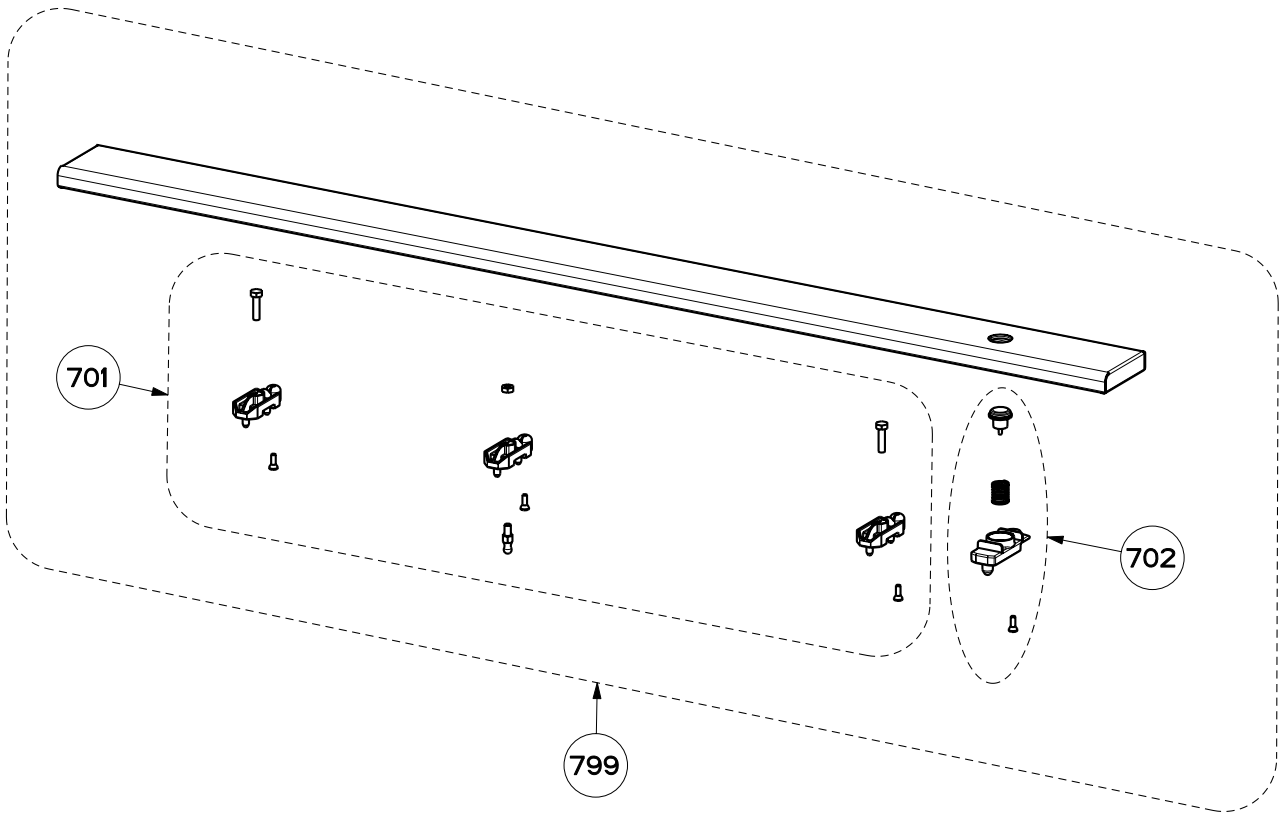

SCIROCCO PLUS 2017

Stainless Top Strip Trim

		SCIR3014SSNB-B	SCIR3614SSNB-B	
Key	Description	30 Internal	36 Internal	Qty Req.
701	Top Strip Connection Kit	133.0171.947	133.0171.947	1
702	Button Kit	133.0052.188	133.0052.188	1
799	Stainless Top Strip Kit	133.0262.683	133.0262.685	1