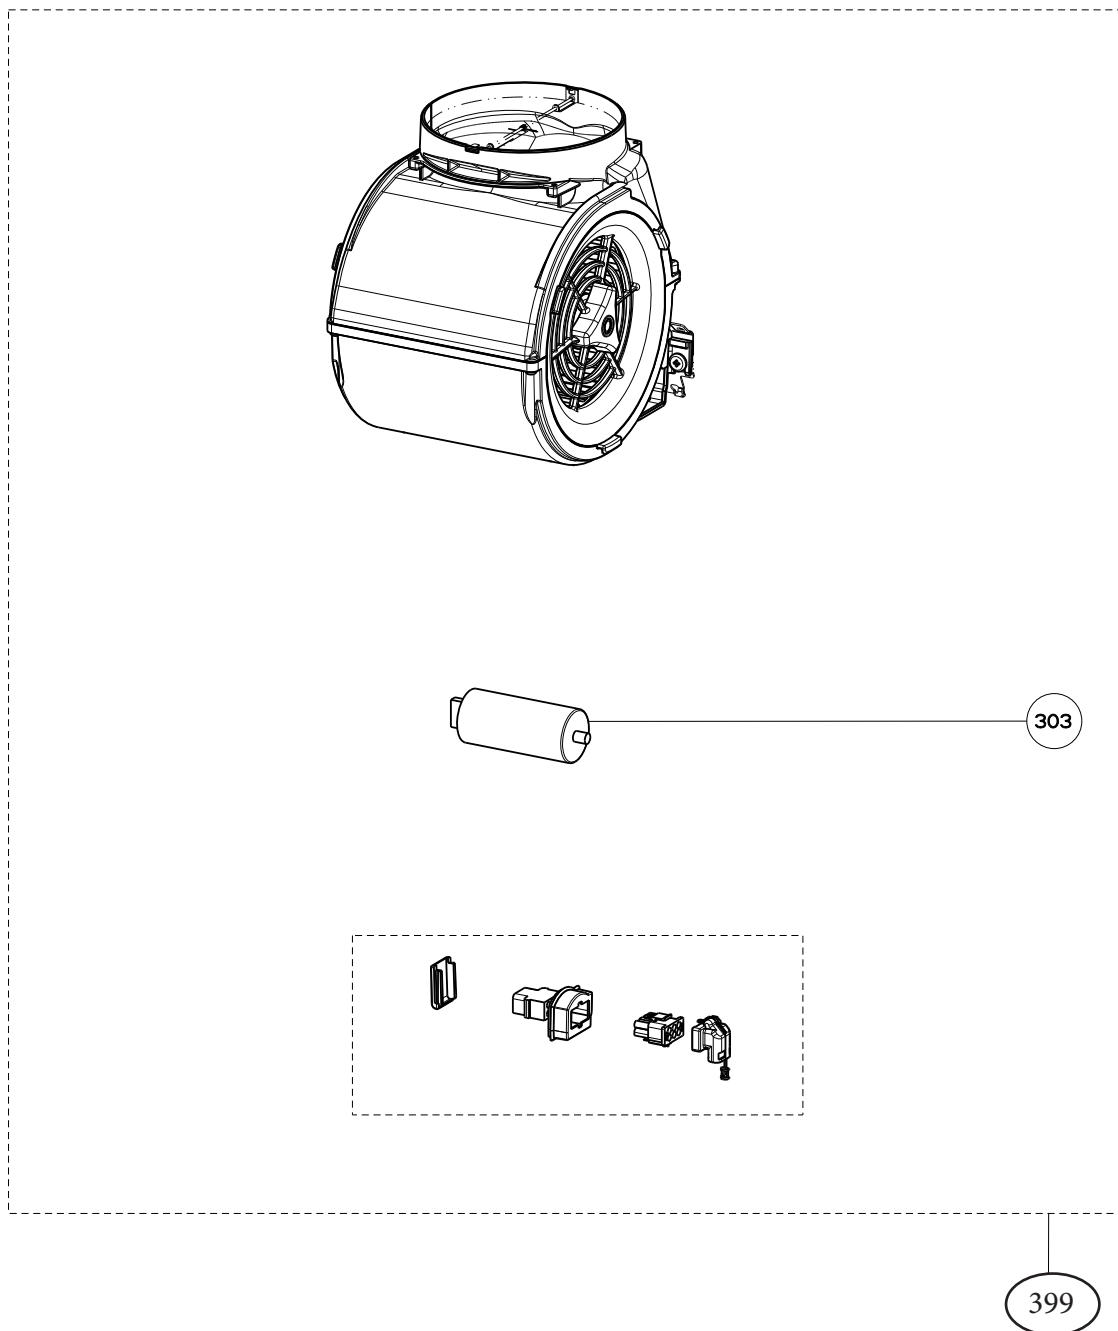

SCIROCCO PLUS 2017

motor components for IBDD600-B

		SCIR3014SSNB-B	SCIR3614SSNB-B	
Key	Description	30 Internal	36 Internal	Qty Req.
303	Capacitor (IBDD600-B)	133.0072.893	133.0072.893	1
399	Motor Group (IBDD600-B)	133.0056.182	133.0056.182	1
402	Damper	133.0055.994	133.0055.994	1