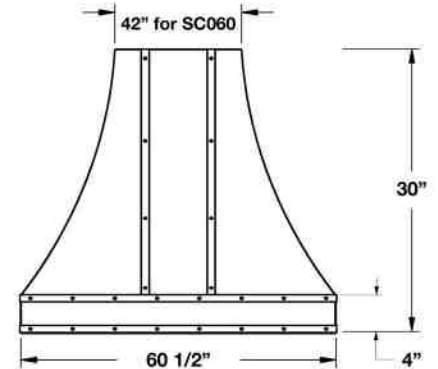

Specifications subject to change without notice.

VENTILATION HOOD DIMENSIONS:

PRODUCT INFORMATION:

APPEARANCE:

Style: Chimney Style

Mounting Type: Wall

Venting Type: Ducted

ELECTRICAL: