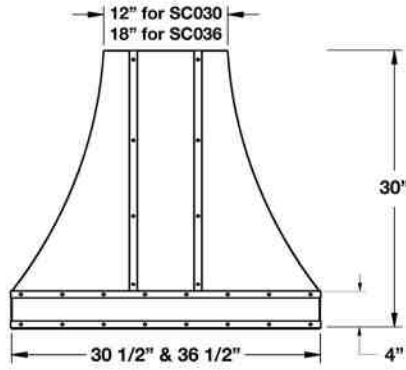

VENTILATION HOOD DIMENSIONS:

PRODUCT INFORMATION:

APPEARANCE:

Style: Chimney Style

Mounting Type: Wall

Venting Type: Ducted

ELECTRICAL:

3-prong, Non-GFCI Or AFCI outlet - 120Volt, 10amp

Energy Star: No