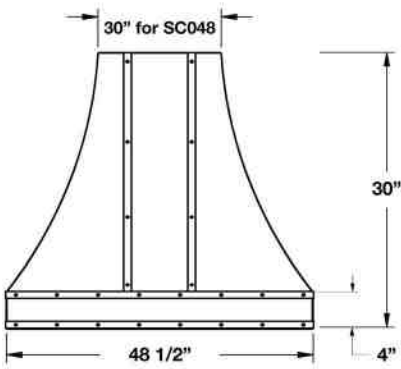

VENTILATION HOOD DIMENSIONS:

PRODUCT INFORMATION:

APPEARANCE:

Style: Chimney Style

Mounting Type: Wall

Venting Type: Ducted

ELECTRICAL:

3-prong, Non-GFCI Or AFCI outlet - 120Volt, 10amp

Energy Star: No