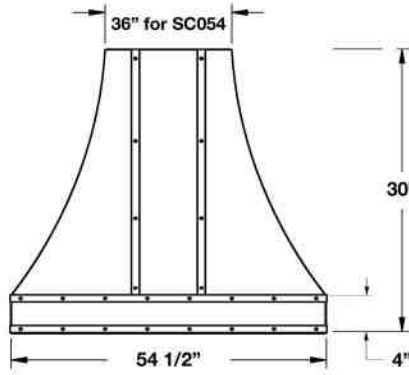

Specifications subject to change without notice.

VENTILATION HOOD DIMENSIONS:

PRODUCT INFORMATION:

APPEARANCE:

Style: Chimney Style

Mounting Type: Wall

Venting Type: Ducted

ELECTRICAL: