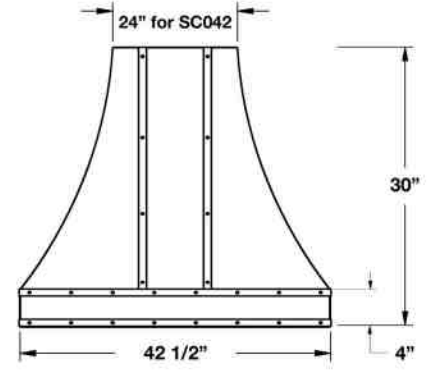

Specifications subject to change without notice.

VENTILATION HOOD DIMENSIONS:

PRODUCT INFORMATION:

APPEARANCE:

Style: Chimney Style

Mounting Type: Wall

Venting Type: Ducted

ELECTRICAL: