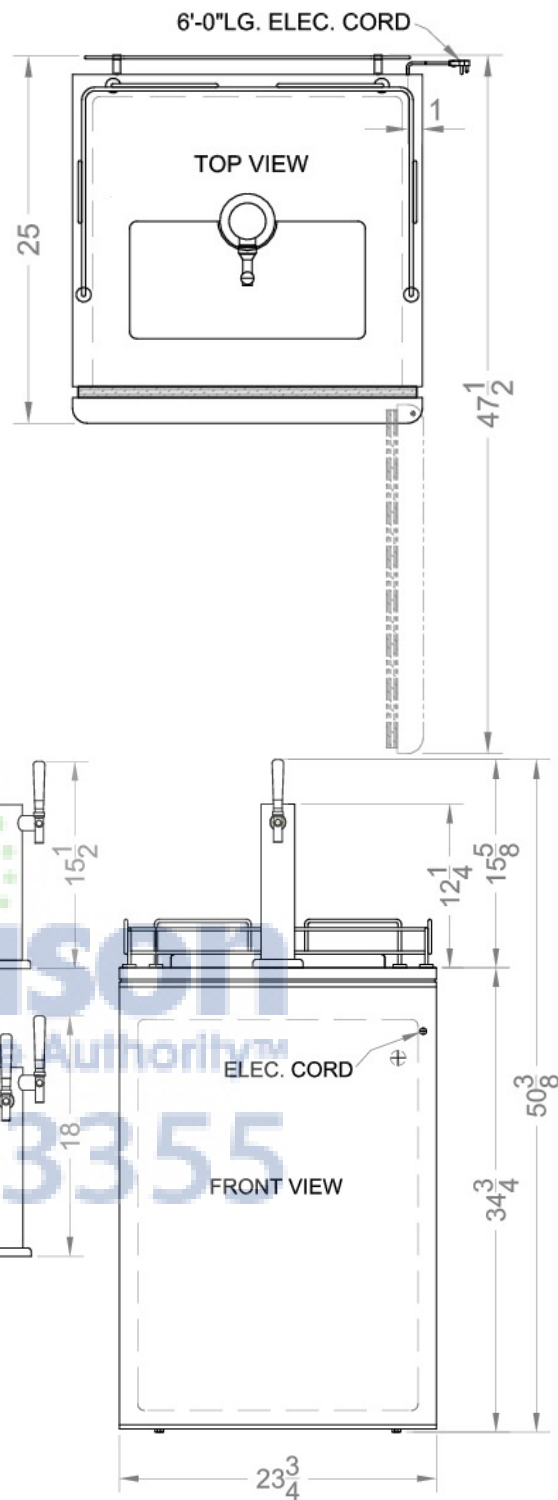

SBC501BST

50.25" x 23.75" x 25.0" (H x W x D)

Full-sized portable beer dispenser with black body and stainless steel top; replaces SBC500BST

Highlights:

- Includes everything you need to pour the perfect draft
- Over two decades of proven reliability
- Accepts half, quarter, and mini kegs of your favorite brew
- Portable design with heavy duty caster support

AjMadison
Your Appliance Authority™
800-570-3355

KIT 490 included	Includes a 5lb. CO2 tank and regulator, draft arm, Sankey American tap, connection hardware, and cleaning kit
Fully finished black cabinet	Allows the unit to be used freestanding
Stainless steel top	18 gauge stainless steel adds long lasting elegance
Full sized	Large interior accepts half, quarter, and mini kegs
Manual defrost	Static cooling system
Convertible to a beverage cooler	Store beverages inside when not using as a beer cooler
Adjustable thermostat	Manage the interior temperature with ease and accuracy
Portable design	Keep your beer on the move with sturdy casters
Top guard rail	Limit the mess with a silver rail that neatens service
100% CFC free	Environmentally friendly design without ozone-damaging chemicals

SBC501BST Specifications:

Height	50.25"
Width	23.75"
Depth	25.0"
Capacity	7.0 cu.ft.
Shipping Weight	156.0 lbs.
Energy Usage/Year	374.0 kWh/year
Voltage/Frequency	115 V AC/60 Hz
US Electrical Safety	UL
Reversible	No
Door Swing	RHD
Defrost Type	Manual
Depth with door at 90°	47.5"
Thermostat Type	Dial
Compressor Warranty	5 Years
Parts/Labor Warranty	1 Year