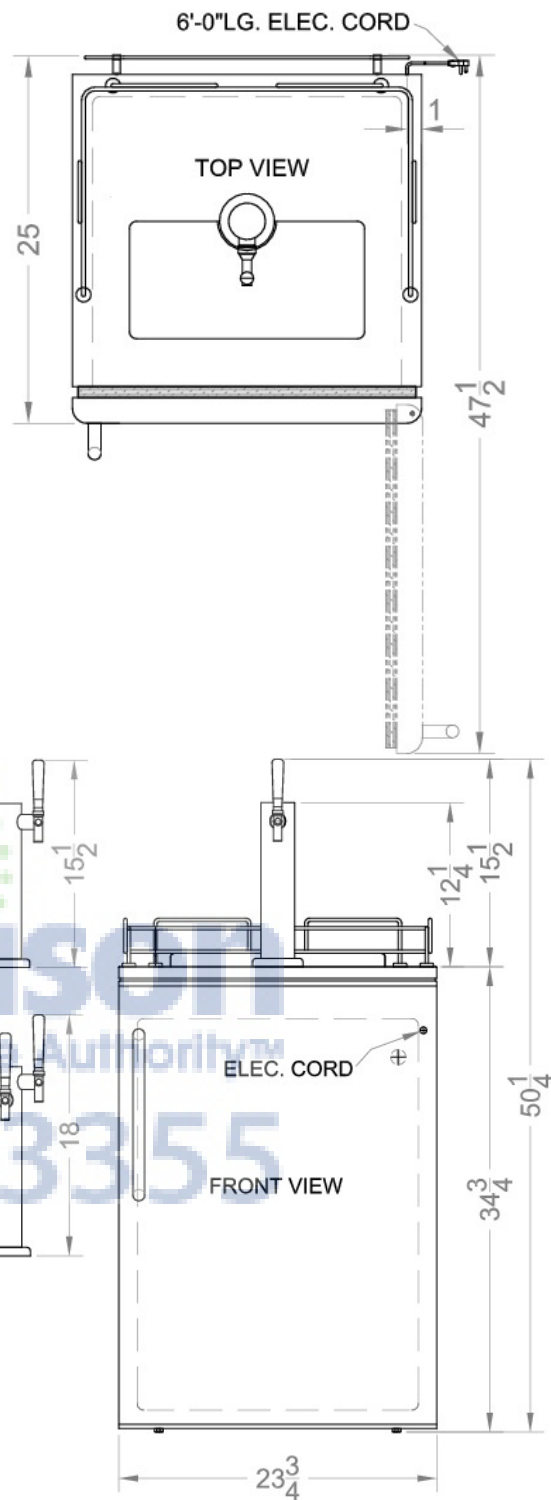

**SBC501BSSTB**

50.25" x 23.75" x 25.0" (H x W x D)

Portable beer dispenser with black cabinet, stainless steel door, and all tap accessories; replaces SBC500BSSTB

**Highlights:**

- Stainless steel door brings modern luxury to any room
- Accepts half, quarter, and mini kegs of your favorite brew
- Includes everything you need to pour the perfect draft
- Portable design with heavy duty caster support

**AjMadison**  
Your Appliance Authority™  
800-570-3355

KIT 490 included	Includes a 5lb. CO2 tank and regulator, draft arm, Sankey American tap, connection hardware, and cleaning kit
Full-sized	Large interior accepts half, quarter, and mini (pony) kegs
Adjustable thermostat	Manage the interior temperature with ease and accuracy
Manual defrost	No temperature fluctuations with a static manual defrost system that keeps the cold inside
Top guard rail	Limit the mess with a silver rail that neatens service
Convertible to a beverage cooler	Store beverages inside when not using as a beer cooler
Portable design	Keep your beer on the move with sturdy casters that let you wheel the beer dispenser with ease
Stainless steel door	Durable design with lasting elegance
Professional towel bar handle	A curved stainless steel handle adds function and elegance, providing more room for a comfortable grip
100% CFC free	Environmentally friendly design without ozone-damaging chemicals

## SBC501BSSTB Specifications:

Height	50.25"
Width	23.75"
Depth	25.0"
Capacity	7.0 cu.ft.
Shipping Weight	156.0 lbs.
Voltage/Frequency	115 V AC/60 Hz
US Electrical Safety	UL
Energy Usage/Year	374.0 kWh/year
Reversible	No
Door Swing	RHD
Defrost Type	Manual
Depth with door at 90°	47.5"
Thermostat Type	Dial
Compressor Warranty	5 Years
Parts/Labor Warranty	1 Year