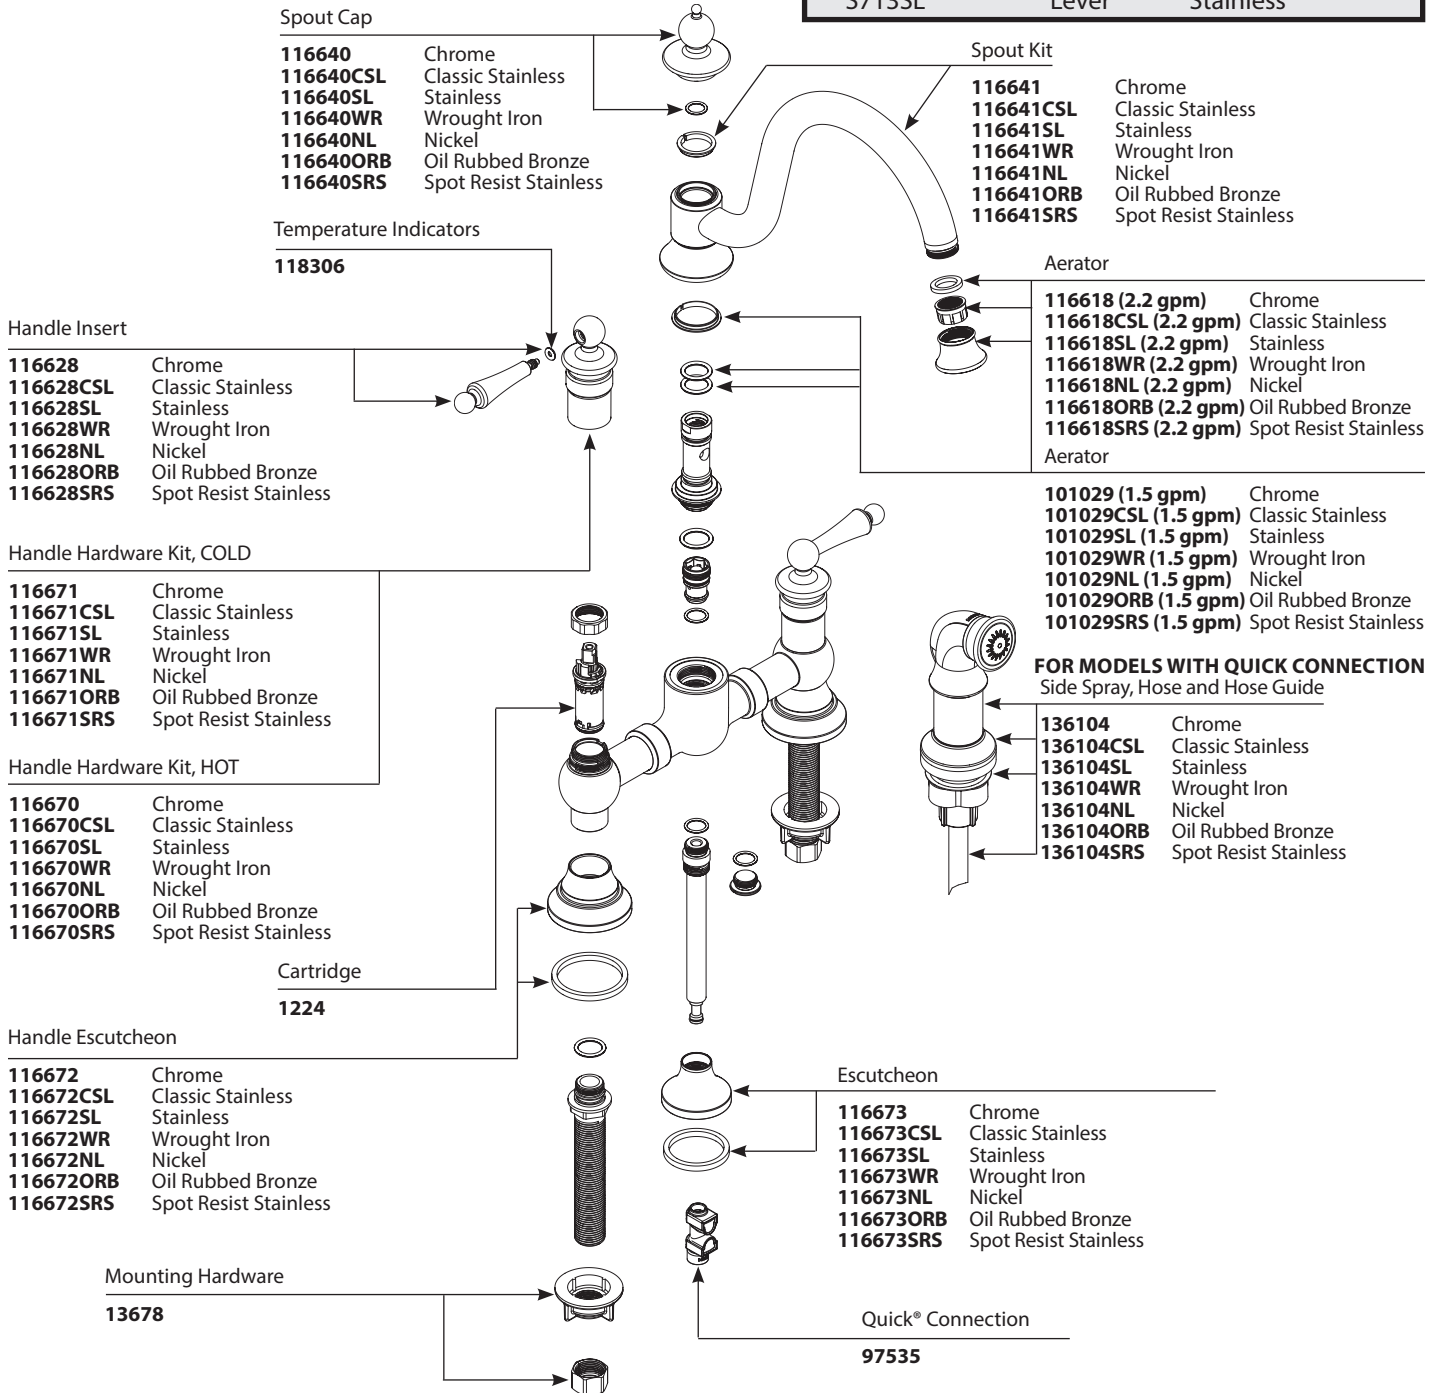

Buy it for looks. Buy it for life.®

There is more than 1 version of this model.
Page down to identify the version you have.

■ Order by Part Number

Illustrated Parts

WATERHILL™ Two-Handle Kitchen Bridge Faucet with Side Spray

MODEL	HANDLE	FINISH
S713	Lever	Chrome
S713CSL	Lever	Classic Stainless
S713WR	Lever	Wrought Iron
S713ORB	Lever	Oil Rubbed Bronze
S713SRS	Lever	Spot Resist Stainless

DISCONTINUED

S713NL	Lever	Nickel
S713SL	Lever	Stainless

Buy it for looks. Buy it for life.®

Illustrated Parts

■ Order by Part Number

WATERHILL™		
Two-Handle Kitchen Bridge Faucet with Side Spray		
MODEL	HANDLE	FINISH
S713	Lever	Chrome
S713CSL	Lever	Classic Stainless
S713WR	Lever	Wrought Iron
S713ORB	Lever	Oil Rubbed Bronze
DISCONTINUED		
S713NL	Lever	Nickel
S713SL	Lever	Stainless