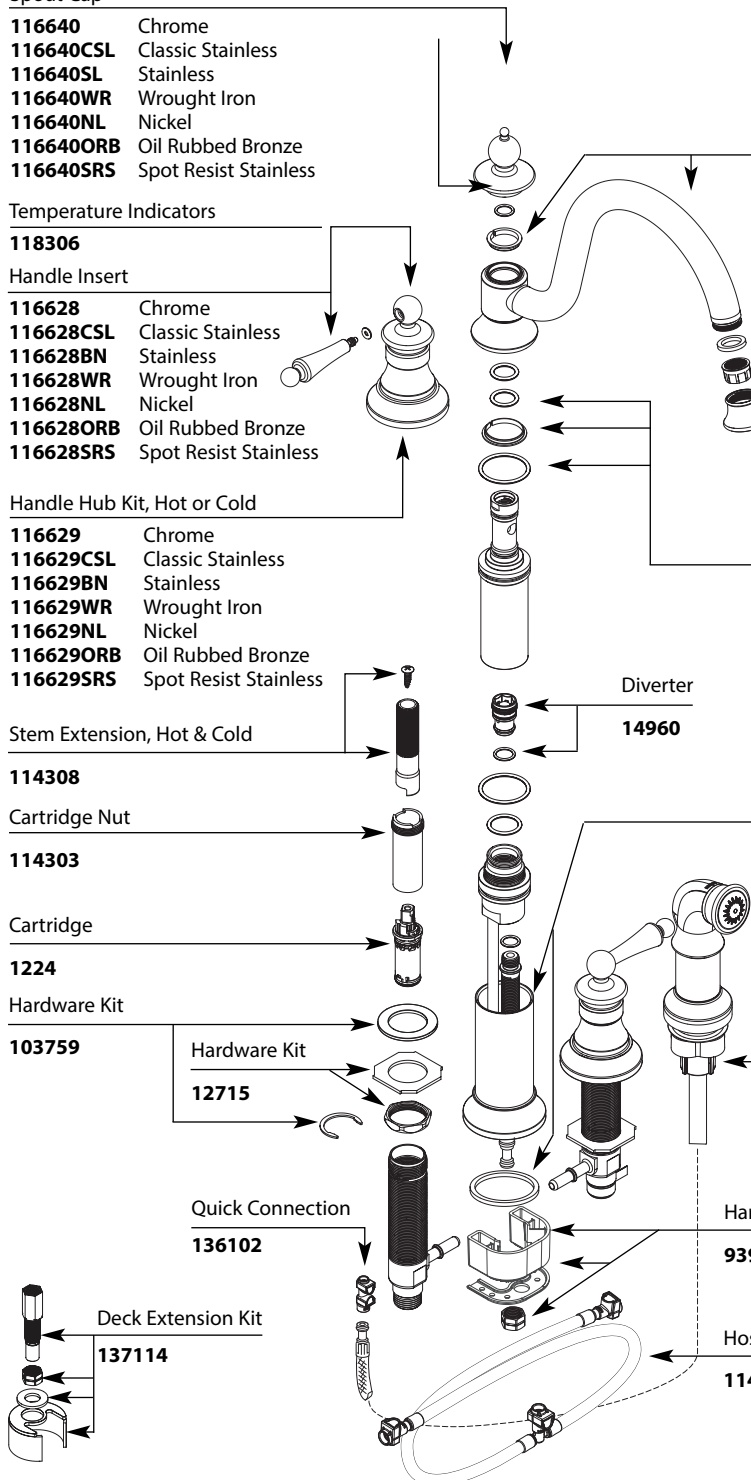

Spout Cap

- 116640 Chrome
- 116640CSL Classic Stainless
- 116640SL Stainless
- 116640WR Wrought Iron
- 116640NL Nickel
- 116640ORB Oil Rubbed Bronze
- 116640SRS Spot Resist Stainless

Temperature Indicators

Diverter

- 14960

Spout Escutcheon Kit

- 116642 Chrome
- 116642CSL Classic Stainless
- 116642SL Stainless
- 116642WR Wrought Iron
- 116642NL Nickel
- 116642ORB Oil Rubbed Bronze
- 116642SRS Spot Resist Stainless

FOR MODELS WITH QUICK CONNECTION

Spray Head, Hose, and Hose Guide

- 136104 Chrome
- 136104CSL Classic Stainless
- 136104SL Stainless
- 136104WR Wrought Iron
- 136104NL Nickel
- 136104ORB Oil Rubbed Bronze
- 136104SRS Spot Resist Stainless

FOR MODELS WITH THREADED CONNECTION

Protege Side Spray

- 141000 Chrome
- 141000SL Stainless
- 141000WR Wrought Iron
- 141000NL Nickel
- 141000ORB Oil Rubbed Bronze

Buy it for looks. Buy it for life.®

Illustrated Parts