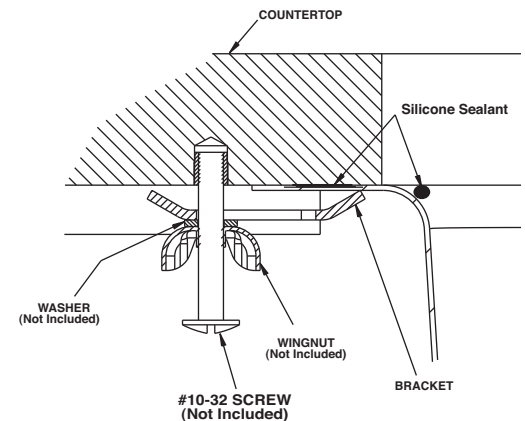

Buy it for looks. Buy it for life.®

Specifications

SINK DESCRIPTION

- Manufactured of 18 gauge stainless steel
- The single bowl is a minimum of 16" x 21" x 8"
- Has one 3-1/2" diameter recessed drain opening
- Soundshield undercoating maximizes sound deadening and inhibits condensation
- Made in U.S.A.
- Silicone sealant not provided. Includes mounting bracket. Other standard mounting hardware not included

INSTALLATION

- Template enclosed with sink.
- Template ordering number 22507.

STANDARDS

- Third party certified to ASME A112.19.3/CSA B45.4 and all applicable specifications referenced therein

WARRANTY

- Limited lifetime warranty against material or manufacturing defects

**Lancelot® Undermount
Single Bowl Sink
Model: S22355
(UMTL-16" x 21" x 8")**

Installation Detail

CRITICAL DIMENSIONS

(DO NOT SCALE)

FOR MORE INFORMATION CALL: 1-800-BUY-MOEN

www.moen.com