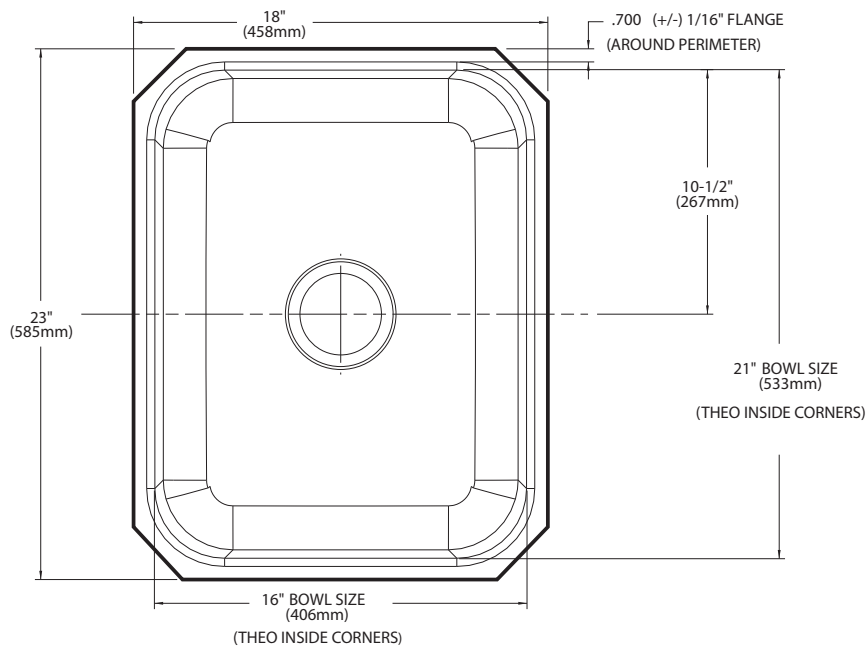

Buy it for looks. Buy it for life.®

Specifications

SINK DESCRIPTION

- Manufactured of 18 gauge stainless steel
- The single bowl is a minimum of 16" x 21" x 8"
- Has one 3-1/2" diameter recessed drain opening
- Soundshield undercoating maximizes sound deadening and inhibits condensation
- Made in U.S.A.
- Silicone sealant not provided. Includes mounting bracket. Other standard mounting hardware not included

**Lancelot® Undermount
Single Bowl Sink
Model: S22355
(UMTL-16" x 21" x 8")**

Installation Detail

CRITICAL DIMENSIONS

(DO NOT SCALE)

FOR MORE INFORMATION CALL: 1-800-BUY-MOEN

www.moen.com