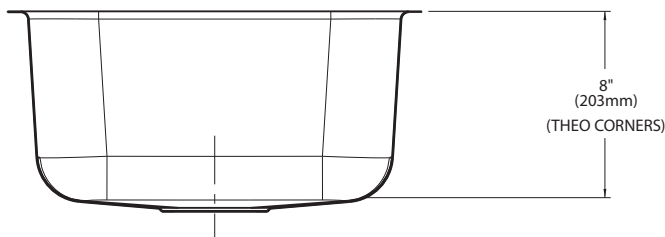

Buy it for looks. Buy it for life.®

Specifications

SINK DESCRIPTION

- Manufactured of 18 gauge stainless steel
- The single bowl is a minimum of 16" x 21" x 8"
- Has one 3-1/2" diameter recessed drain opening
- Soundshield undercoating maximizes sound deadening and inhibits condensation
- Made in U.S.A.
- Silicone sealant not provided. Includes mounting bracket. Other standard mounting hardware not included

**Lancelot® Undermount
Single Bowl Sink
Model: S22355
(UMTL-16" x 21" x 8")**

Installation Detail

CRITICAL DIMENSIONS

(DO NOT SCALE)

FOR MORE INFORMATION CALL: 1-800-BUY-MOEN

www.moen.com