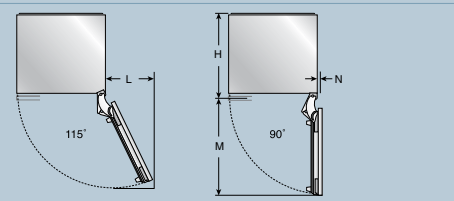

24" Refrigerator Tower
18" Freezer Tower with Dispenser

24" Refrigerator Tower Dimensions

A	84"	H	24" plus panel depth
B	24"	I	1/8"
C	5-1/8"	J	79-7/8"
D	12"	K	4"
E	13/16"	L	11-3/4"
F	2-1/8"	M	26-21/32"
G	1-5/32"	N	13/32"

18" Freezer Tower Dimensions

A	84"	H	24" plus panel depth
B	18"	I	1/8"
C	5-1/8"	J	79-7/8"
D	9"	K	4"
E	13/16"	L	9-7/32"
F	2-1/8"	M	20-21/32"
G	1-5/32"	N	13/32"

18" Wine Tower Dimensions

A	84"	H	24" plus panel depth
B	18"	I	1/8"
C	5-1/8"	J	79-7/8"
D	9"	K	4"
E	13/16"	L	9-7/32"
F	2-1/8"	M	20-21/32"
G	1-5/32"	N	13/32"