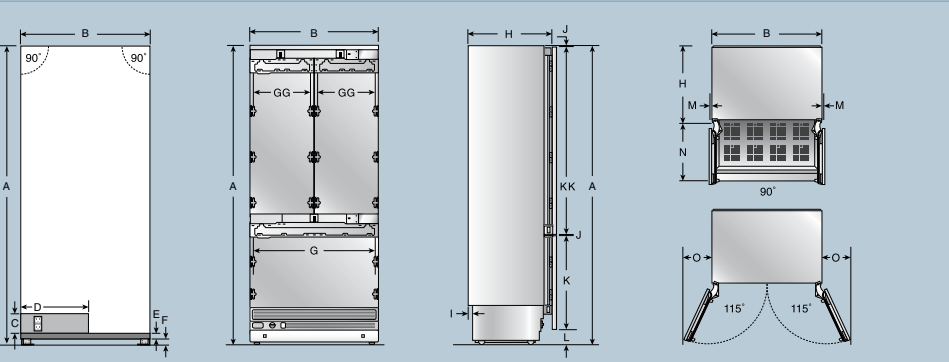

36" Counter-Depth Refrigerator/Freezer with Dispenser

36" Counter-Depth Dimensions

A	70-15/32"	C	26-9/16"	E	62-9/16"	G	11-3/16"
B	35-9/16"	D	3-5/8"	F	35-7/32"	H	15-1/2"

36" French Three-Door Refrigerator/Freezer

36" French Three-Door Dimensions

A	84"	E	13/16"	H	24" plus panel depth	KK	51-11/32"	O	9-7/32"
B	36"	F	2-1/8"	I	1-5/32"	L	4"		
C	5-1/8"	G	35-3/4"	J	1/8"	M	13/32"		
D	18"	GG	17-3/4"	K	28-13/32"	N	16-11/32"		

24" Refrigerator Tower
18" Freezer Tower with Dispenser

24" Refrigerator Tower Dimensions

A	84"	H	24" plus panel depth
B	24"	I	1/8"
C	5-1/8"	J	79-7/8"
D	12"	K	4"
E	13/16"	L	11-3/4"
F	2-1/8"	M	26-21/32"
G	1-5/32"	N	13/32"

18" Freezer Tower Dimensions

A	84"	H	24" plus panel depth
B	18"	I	1/8"
C	5-1/8"	J	79-7/8"
D	9"	K	4"
E	13/16"	L	9-7/32"
F	2-1/8"	M	20-21/32"
G	1-5/32"	N	13/32"

18" Wine Tower Dimensions

A	84"	H	24" plus panel depth
B	18"	I	1/8"
C	5-1/8"	J	79-7/8"
D	9"	K	4"
E	13/16"	L	9-7/32"
F	2-1/8"	M	20-21/32"
G	1-5/32"	N	13/32"