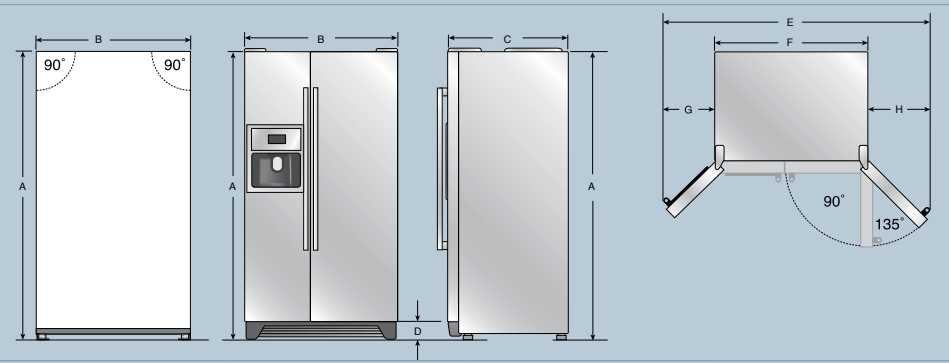

36" Counter-Depth Dimensions

A	70-15/32"	C	26-9/16"	E	62-9/16"	G	11-3/16"
B	35-9/16"	D	3-5/8"	F	35-7/32"	H	15-1/2"