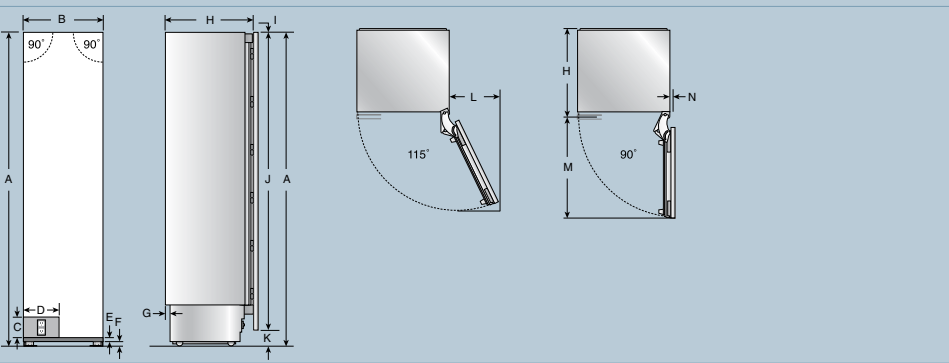

24" Refrigerator Tower
18" Freezer Tower with Dispenser

24" Refrigerator Tower Dimensions

A	84"	H	24" plus panel depth
B	24"	I	1/8"
C	5-1/8"	J	79-7/8"
D	12"	K	4"
E	13/16"	L	11-3/4"
F	2-1/8"	M	26-21/32"
G	1-5/32"	N	13/32"

18" Freezer Tower Dimensions

A	84"	H	24" plus panel depth
B	18"	I	1/8"
C	5-1/8"	J	79-7/8"
D	9"	K	4"
E	13/16"	L	9-7/32"
F	2-1/8"	M	20-21/32"
G	1-5/32"	N	13/32"

18" Wine Tower Dimensions

A	84"	H	24" plus panel depth
B	18"	I	1/8"
C	5-1/8"	J	79-7/8"
D	9"	K	4"
E	13/16"	L	9-7/32"
F	2-1/8"	M	20-21/32"
G	1-5/32"	N	13/32"