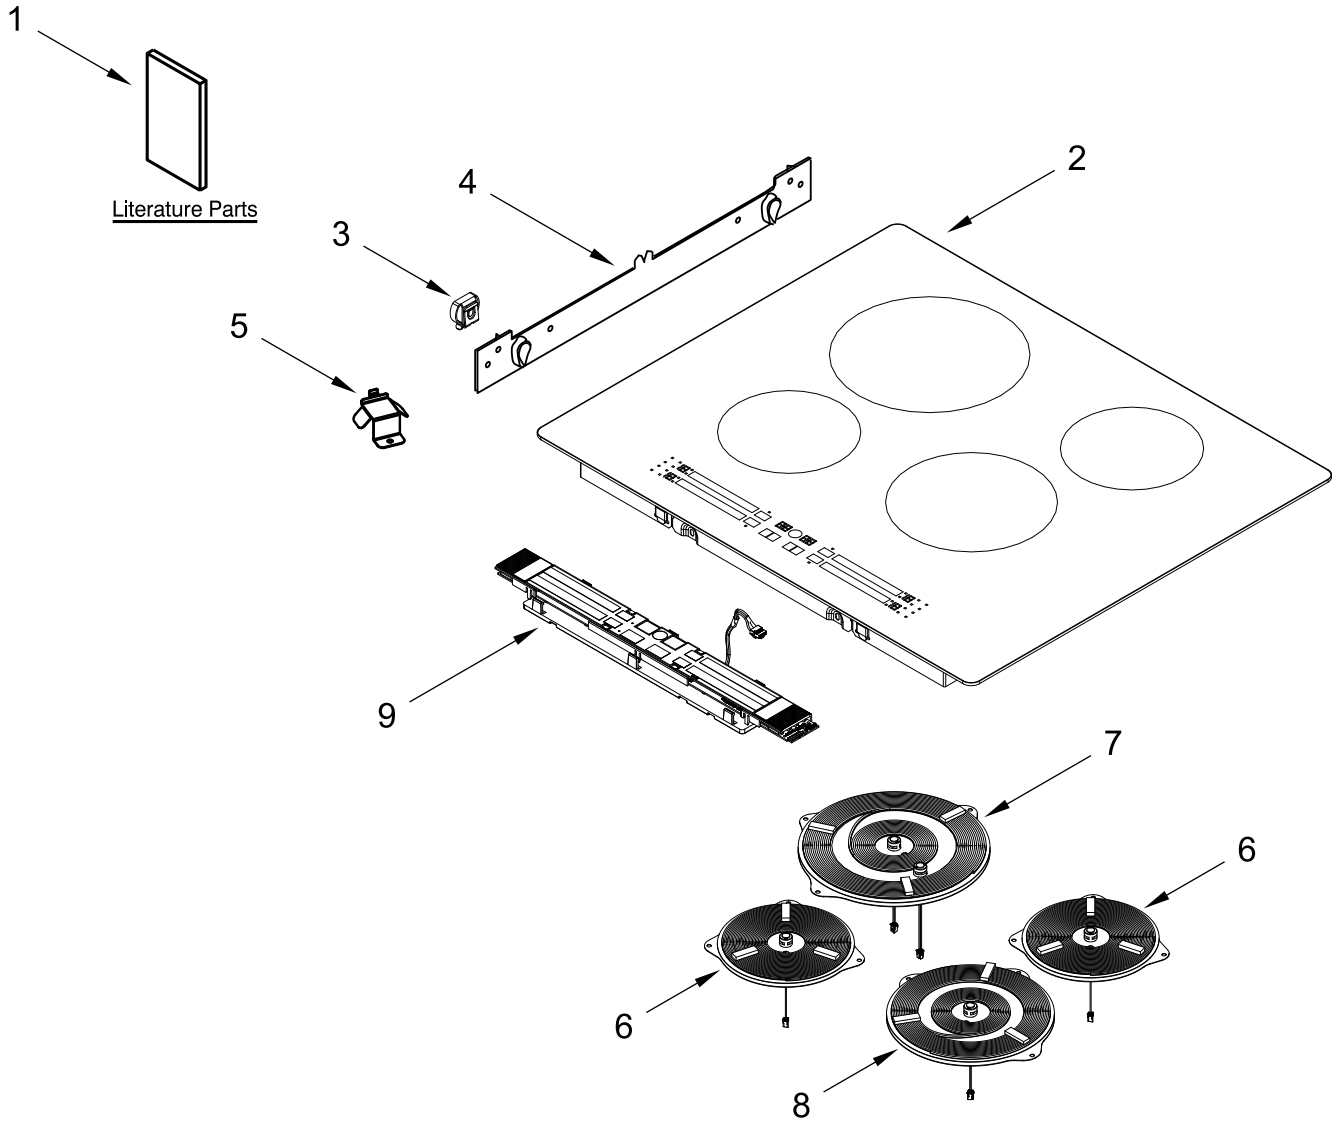

24" INDUCTION COOKTOP

MODELS:

WCI55US4JB00 (Black)

COOKTOP PARTS

COOKTOP PARTS

<u>Illus. No.</u>	<u>Part No.</u>	<u>Description</u>	<u>Illus. No.</u>	<u>Part No.</u>	<u>Description</u>	<u>Illus. No.</u>	<u>Part No.</u>	<u>Description</u>
1		Literature Parts	3	W11279477	Spring, Cooktop	8	W11209663	Element (7 inch)
	W11362912	Installation Instructions	4	W11279478	Bracket, Cooktop Support			(Right Front)
	W11245478	Instructions, Undercounter Installation	5	W11302457	Filter Support	9	W11325432	HMI Board
	W11213196	Owner's Manual	6	W11209662	Element (6 inch)			
	W11362962	Tech Sheet			(Left Front & Right Rear)			
	W11202274	Wiring Diagram	7	W11209665	Element (8 inch)			
2	W11267467	Cooktop, Glass			(Left Rear)			

INTERIOR PARTS

INTERIOR PARTS

<u>Illus.</u> <u>No.</u>	<u>Part No.</u>	<u>Description</u>	<u>Illus.</u> <u>No.</u>	<u>Part No.</u>	<u>Description</u>	<u>Illus.</u> <u>No.</u>	<u>Part No.</u>	<u>Description</u>
1	W11431959	Module Assembly	4	W11430795	Power Board (Farina)	5	W11249830	Communication Harness (IPC1 - IPC2)
2	W11246545	Blower Assembly				6	W11347982	Jumper Harness (HMI to IPC)
3	W11430778	Power Board (Ascari)						

OPTIONAL PARTS (NOT INCLUDED)

<u>Illus.</u> <u>No.</u>	<u>Part No.</u>	<u>Description</u>
		FOLLOWING PARTS NOT ILLUSTRATED
	W10328499	Kit, Mounting Marble Countertop
	W10310006	Adhesive, Marble Countertop
	8286642	Tape, Foam
		ACCESSORIES
	W11463464	Pot, Boiling
	W11463466	Pan, Frying
	W10355051	Cleaner, Cooktop
	WA906B	Scraper, Cooktop
	31463	Protectant, Cooktop
	W10355016	Cleaner, Stainless Steel