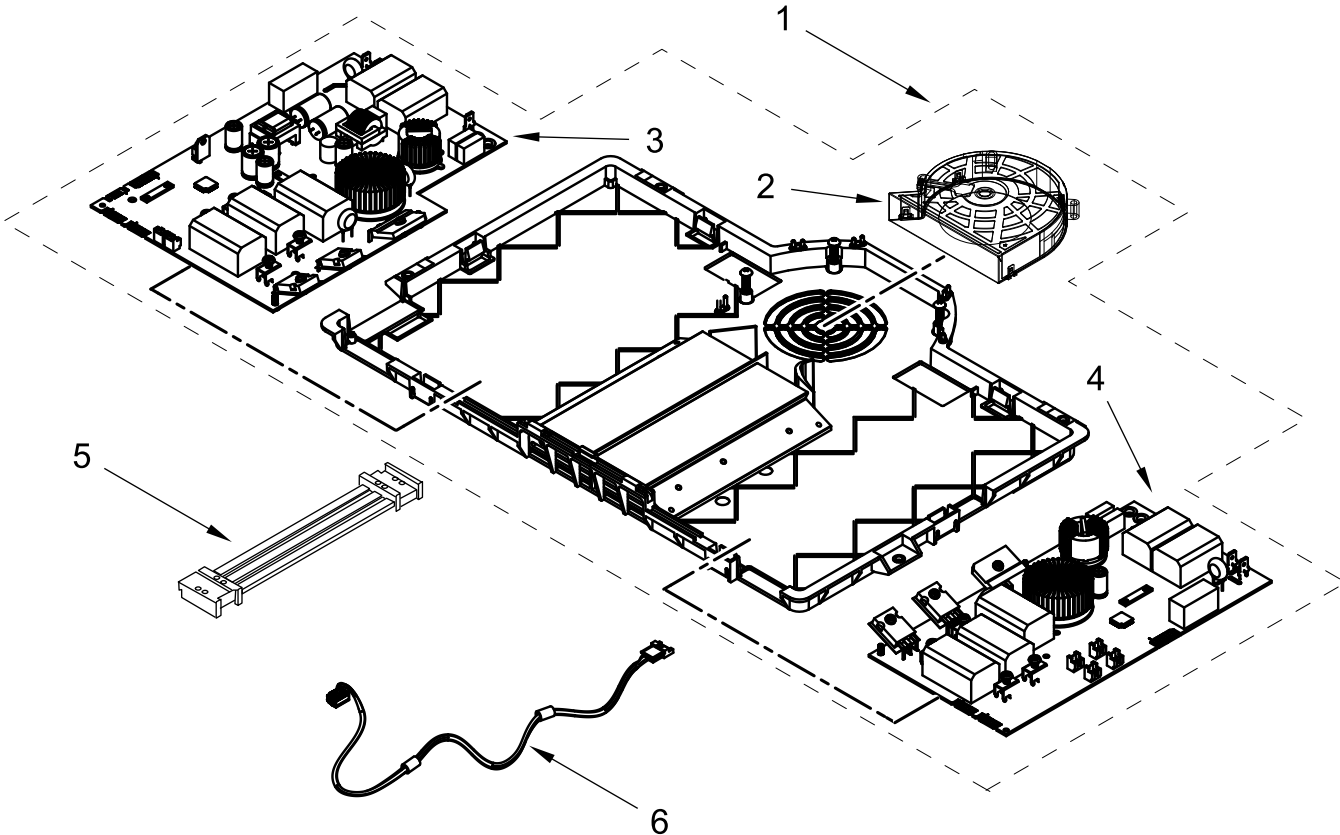

24" INDUCTION COOKTOP

MODELS:

WCI55US4JB00 (Black)

COOKTOP PARTS

COOKTOP PARTS

<u>Illus. No.</u>	<u>Part No.</u>	<u>Description</u>	<u>Illus. No.</u>	<u>Part No.</u>	<u>Description</u>	<u>Illus. No.</u>	<u>Part No.</u>	<u>Description</u>
1		Literature Parts	3	W11279477	Spring, Cooktop	8	W11209663	Element (7 inch)
	W11362912	Installation Instructions	4	W11279478	Bracket, Cooktop Support			(Right Front)
	W11245478	Instructions, Undercounter Installation	5	W11302457	Filter Support	9	W11325432	HMI Board
	W11213196	Owner's Manual	6	W11209662	Element (6 inch)			
	W11362962	Tech Sheet			(Left Front & Right Rear)			
	W11202274	Wiring Diagram	7	W11209665	Element (8 inch)			
2	W11267467	Cooktop, Glass			(Left Rear)			

INTERIOR PARTS

INTERIOR PARTS

<u>Illus.</u> <u>No.</u>	<u>Part No.</u>	<u>Description</u>	<u>Illus.</u> <u>No.</u>	<u>Part No.</u>	<u>Description</u>	<u>Illus.</u> <u>No.</u>	<u>Part No.</u>	<u>Description</u>
1	W11431959	Module Assembly	4	W11430795	Power Board (Farina)	5	W11249830	Communication Harness (IPC1 - IPC2)
2	W11246545	Blower Assembly				6	W11347982	Jumper Harness (HMI to IPC)
3	W11430778	Power Board (Ascari)						