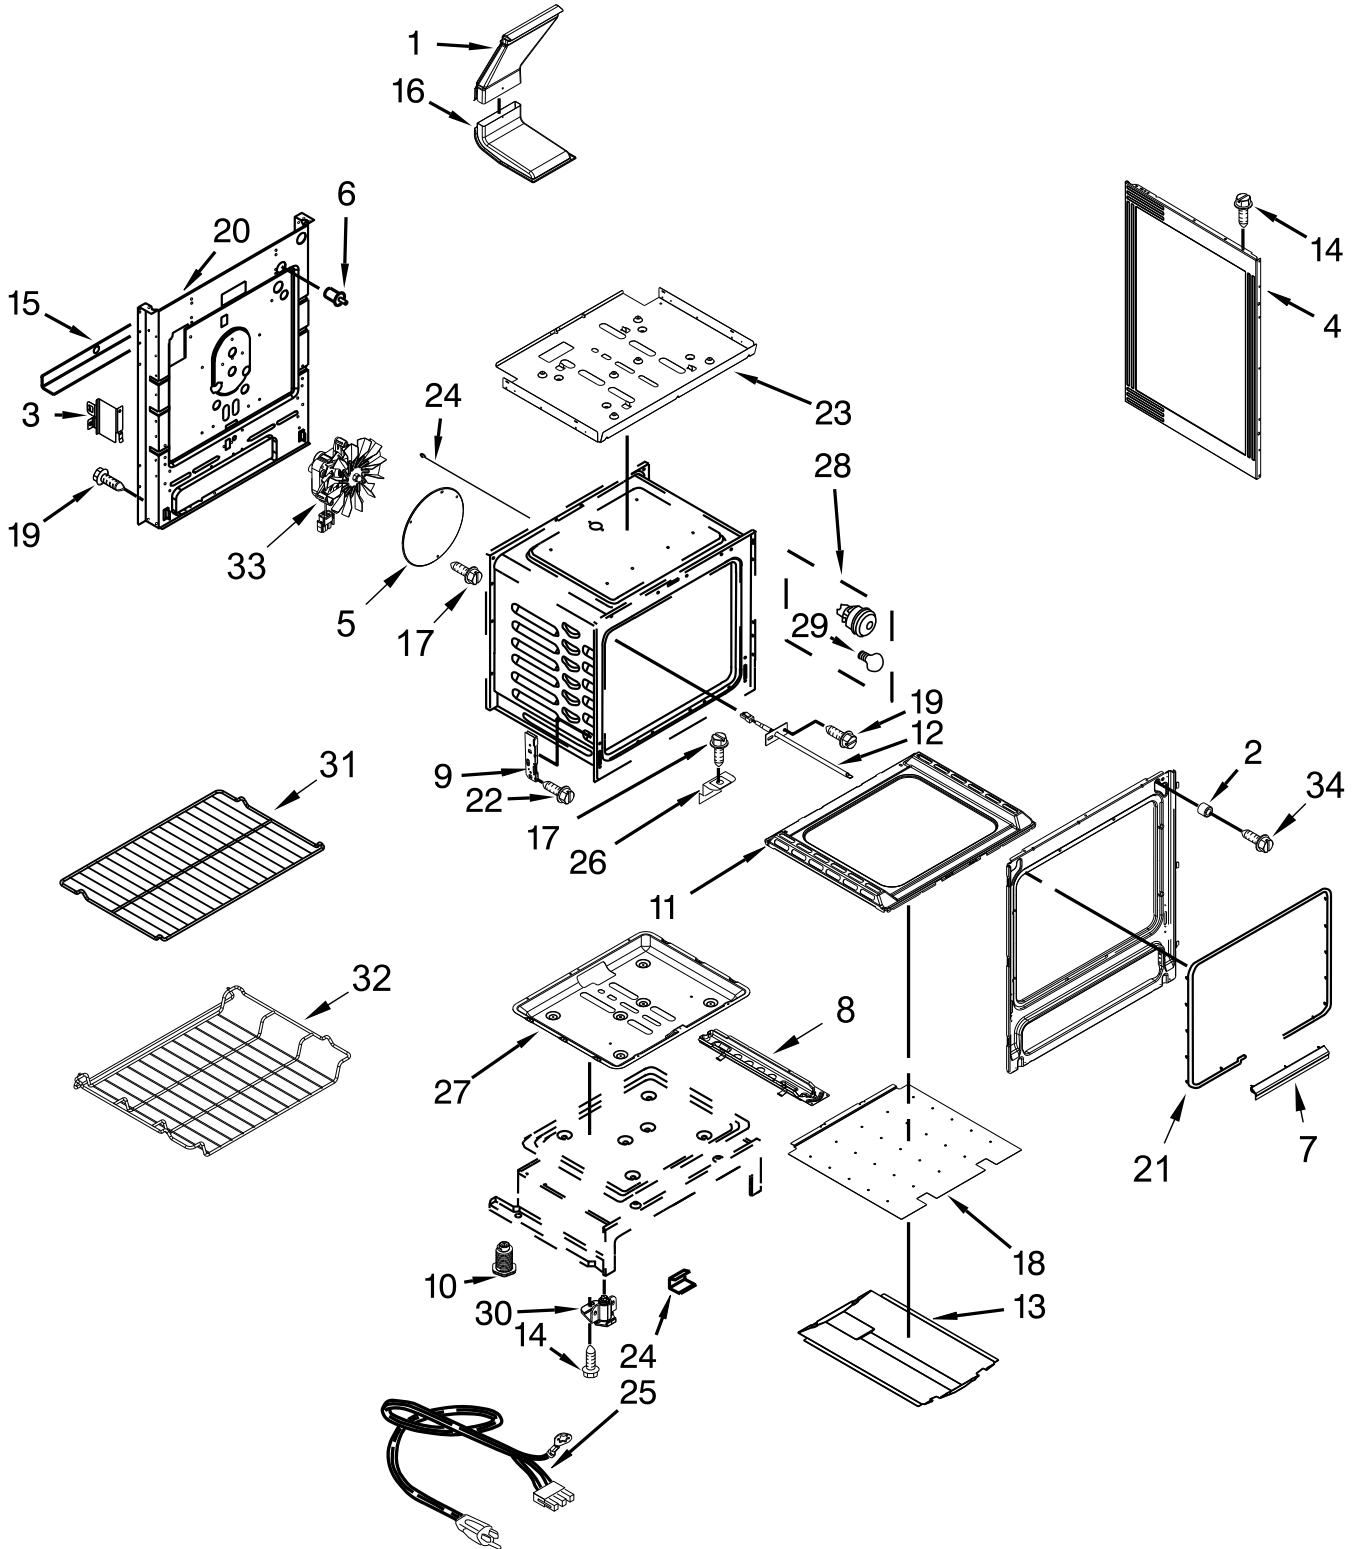

CHASSIS PARTS

CHASSIS PARTS

<u>Illus.</u> <u>No.</u>	<u>Part No.</u>	<u>Description</u>	<u>Illus.</u> <u>No.</u>	<u>Part No.</u>	<u>Description</u>	<u>Illus.</u> <u>No.</u>	<u>Part No.</u>	<u>Description</u>
1	W10314347	Assembly, Flue	14	3196178	Screw	31	W10531060	Rack, Oven
2	9758701	Spacer, Door	15	W10435470	Brace, Main Back	32	W10289145	Rack, Oven (Gull-Wing)
3	W10273002	Bracket, Oven Support	16	W10311326	Assembly, Flue (Upper)	33	W10389553	Motor, Fan (Convection)
4		Panel, Side	17	W10362924	Screw	34	3196560	Screw
	W10322769	White	18	W10323077	Diffuser, Flame			INSULATION
	W10322770	Black	19	3196178	Screw		W10526208	Insulation, Wrap Gas
5	W10346154	Cover, Convection	20	W10273005	Back, Main		W10526209	Insulation, Main Back
6	W10627802	Switch, Door	21	W10162385	Gasket, Door		4820F015-59	Insulation, Strap
7	W10501599	Clip, Front Frame Cover	22	W10031780	Screw			
8	W10390007	Assembly, Base Rail (Right)	23	W10273195	Shield, Heat			
	W10390008	Assembly, Base Rail (Left)	24	W10273192	Rod, Door Switch			
9	W10289077	Receiver, Hinge	25	9757891	Cord, Power			
10	W10058460	Foot, Leveling	26	W10035900	Support, Oven Bottom			
11	W10211368	Bottom, Oven	27	W10273204	Pan, Bake			
12	W10181986	Sensor, Oven	28	W10454648	Assembly, Light			
13	3601P356-45	Baffle, Burner	29	311255	Bulb, Oven Light			
			30	W10341186	Assembly, Front Foot