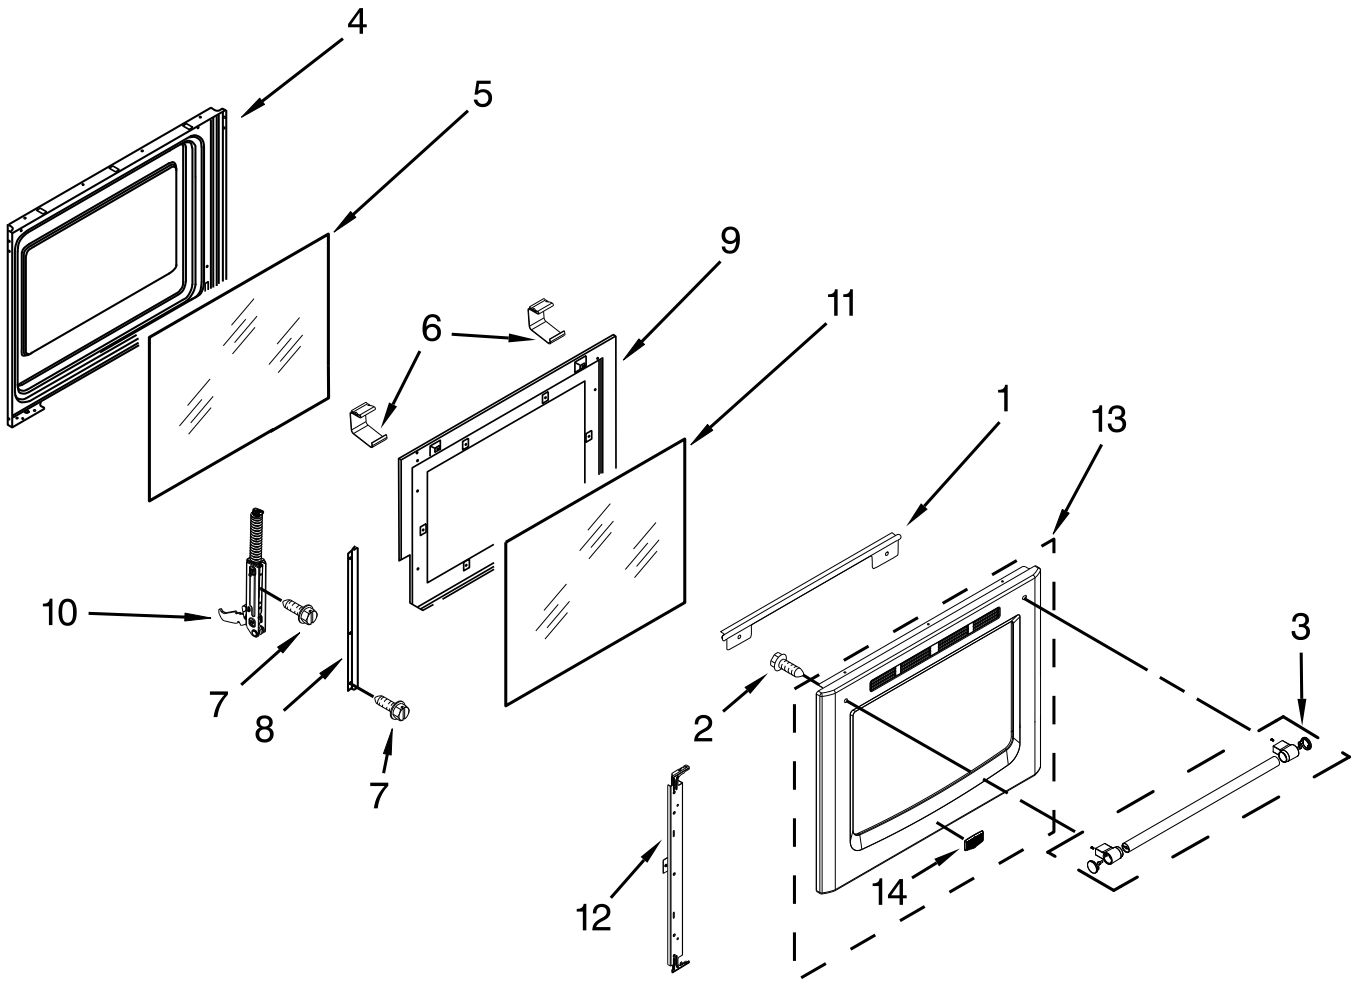

DOOR PARTS

DOOR PARTS

<u>Illus.</u> <u>No.</u>	<u>Part No.</u>	<u>Description</u>
1		Trim, Vent
	W10330075	White
	W10339814	Black
2	W10317886	Screw
3		Handle, Door
	W10665831	Stainless
4	W10297318	Liner, Door
5	W10300487	Glass, Inner

<u>Illus.</u> <u>No.</u>	<u>Part No.</u>	<u>Description</u>
6	W10137382	Clip, Panel
7	3196165	Screw
8	W10294852	Bracket, Glass
9	W10294853	Bracket, Glass Liner
10	W10388635	Hinge, Active Door
11	W10615599	Glass, Outer
12	W10294851	Rail, Door

<u>Illus.</u> <u>No.</u>	<u>Part No.</u>	<u>Description</u>
13		Skin, Door
	W10655831	White
	W10655834	Black
	W10655838	Stainless
14	W10636267	Badge