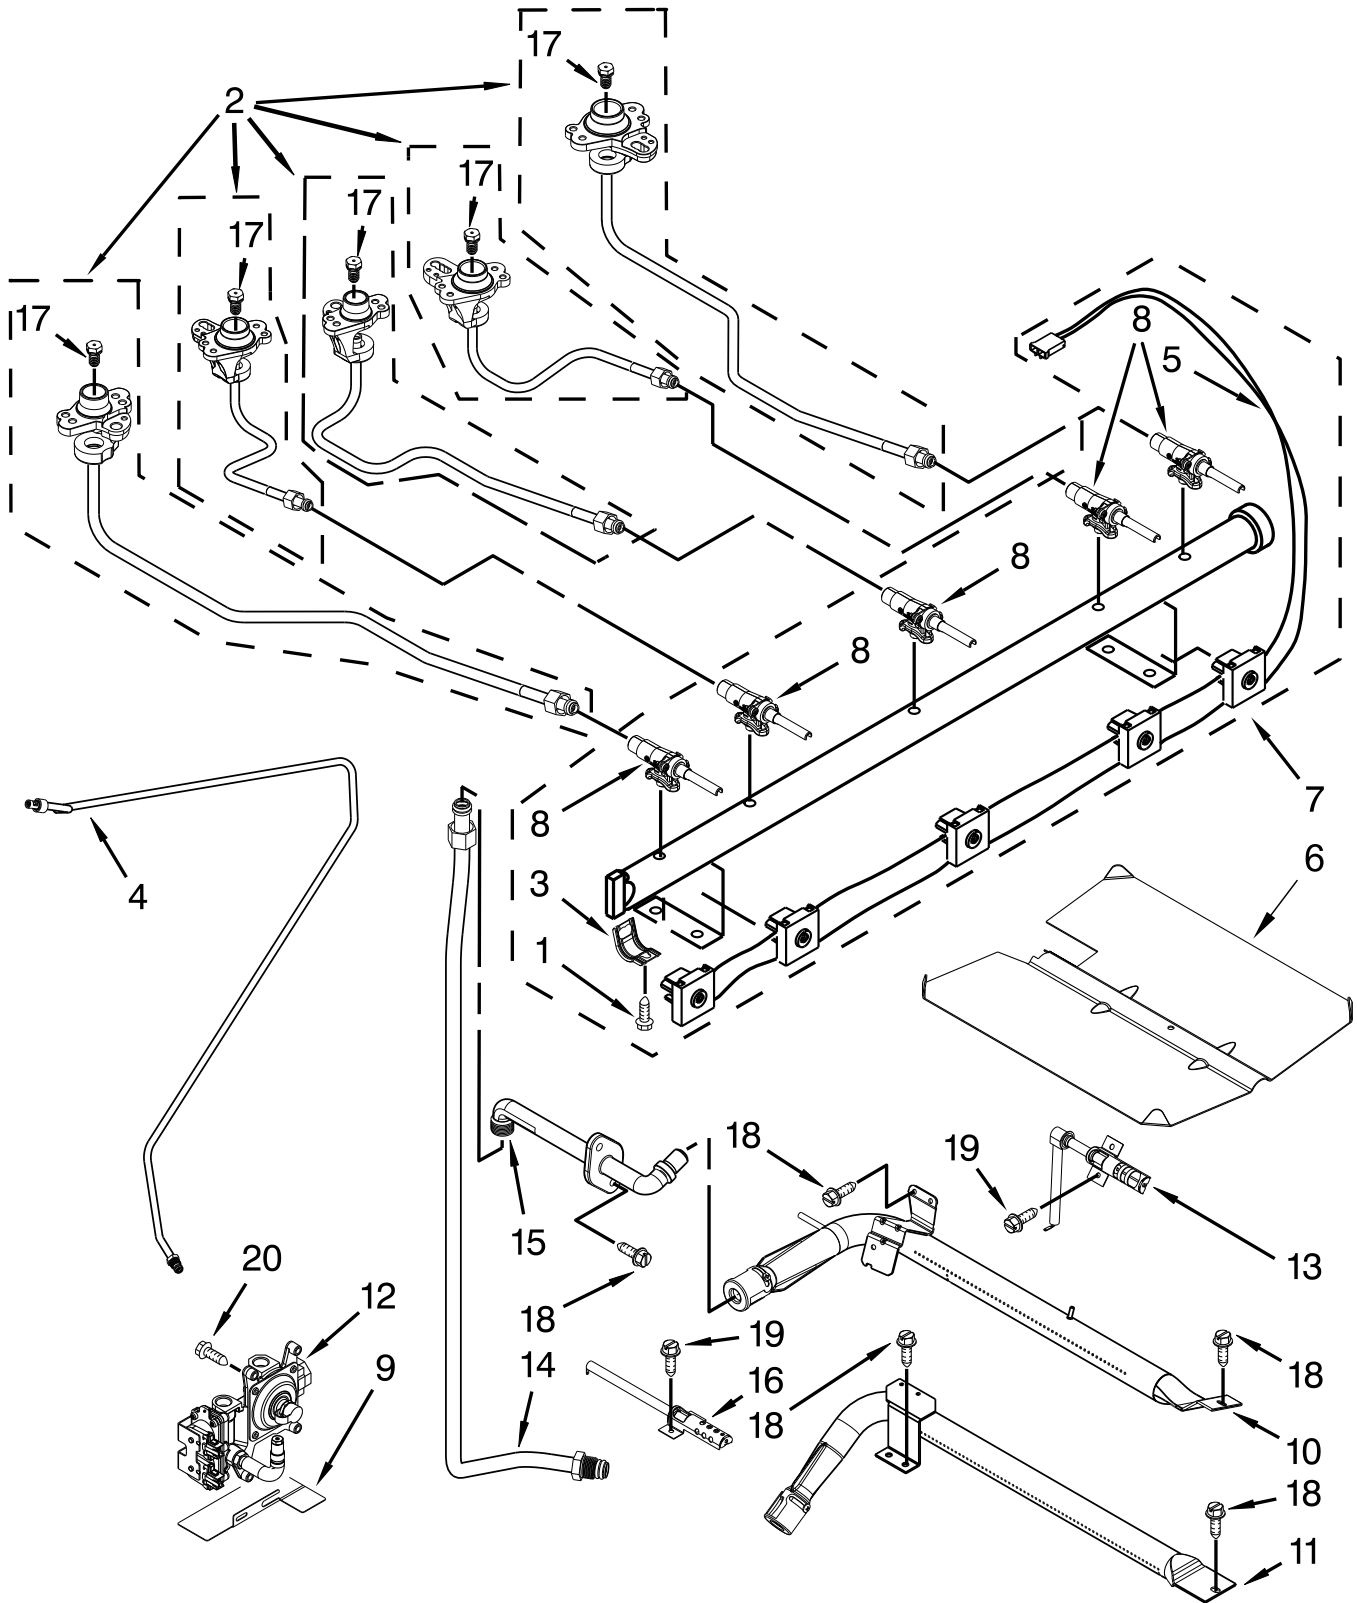

CHASSIS PARTS

<u>Illus.</u> <u>No.</u>	<u>Part No.</u>	<u>Description</u>	<u>Illus.</u> <u>No.</u>	<u>Part No.</u>	<u>Description</u>	<u>Illus.</u> <u>No.</u>	<u>Part No.</u>	<u>Description</u>
1	W10314347	Assembly, Flue	14	3196178	Screw	31	W10531060	Rack, Oven
2	9758701	Spacer, Door	15	W10435470	Brace, Main Back	32	W10289145	Rack, Oven (Gull-Wing)
3	W10273002	Bracket, Oven Support	16	W10311326	Assembly, Flue (Upper)	33	W10389553	Motor, Fan (Convection)
4		Panel, Side	17	W10362924	Screw	34	3196560	Screw
	W10322769	White	18	W10323077	Diffuser, Flame			INSULATION
	W10322770	Black	19	3196178	Screw		W10526208	Insulation, Wrap Gas
5	W10346154	Cover, Convection	20	W10273005	Back, Main		W10526209	Insulation, Main Back
6	W10627802	Switch, Door	21	W10162385	Gasket, Door		4820F015-59	Insulation, Strap
7	W10501599	Clip, Front Frame Cover	22	W10031780	Screw			
8	W10390007	Assembly, Base Rail (Right)	23	W10273195	Shield, Heat			
	W10390008	Assembly, Base Rail (Left)	24	W10273192	Rod, Door Switch			
9	W10289077	Receiver, Hinge	25	9757891	Cord, Power			
10	W10058460	Foot, Leveling	26	W10035900	Support, Oven Bottom			
11	W10211368	Bottom, Oven	27	W10273204	Pan, Bake			
12	W10181986	Sensor, Oven	28	W10454648	Assembly, Light			
13	3601P356-45	Baffle, Burner	29	311255	Bulb, Oven Light			
			30	W10341186	Assembly, Front Foot			

MANIFOLD PARTS