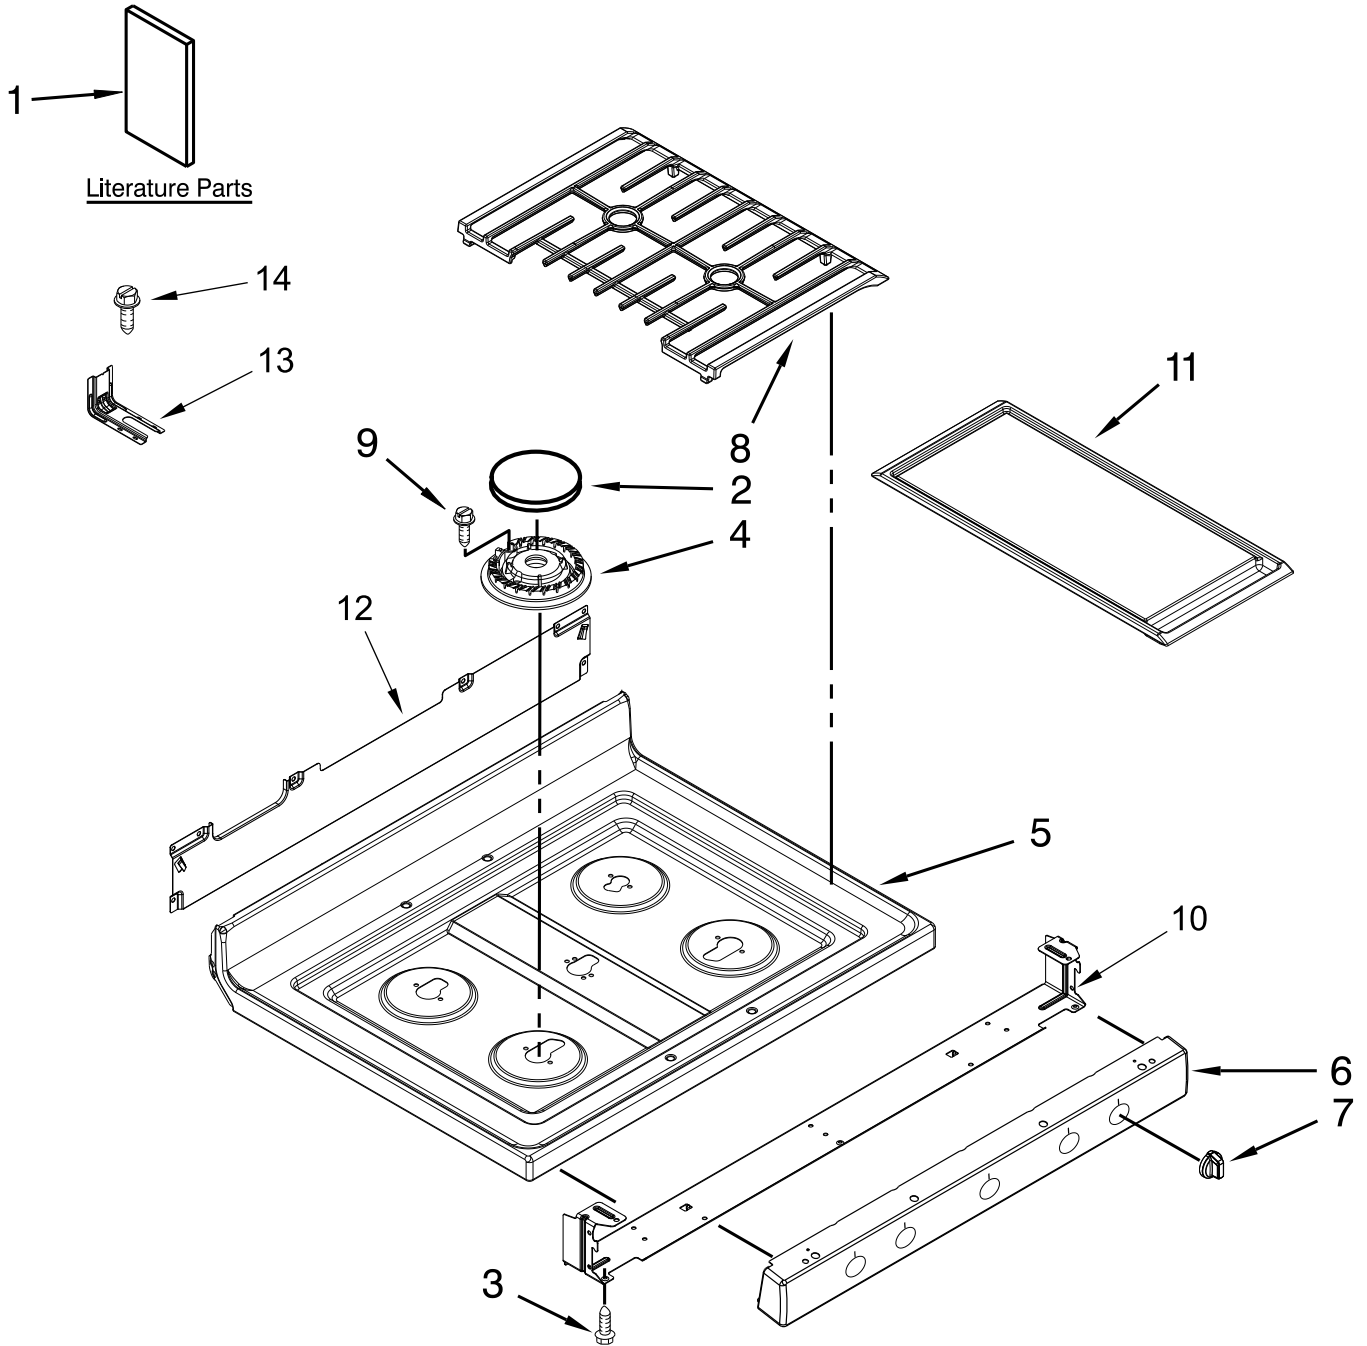

30" GAS FREESTANDING SELF CLEAN CONVECT RANGE

MODELS:

MGR8800DH0 (White Ice)
MGR8800DE0 (Black Ice)
MGR8800DS0 (Stainless)

COOKTOP PARTS

COOKTOP PARTS

<u>Illus. No.</u>	<u>Part No.</u>	<u>Description</u>
1		Literature Parts
	W10553363	Instructions, Installation
	W10667179	Use and Care Guide
	W10538797	Tech Sheet (English)
	W10538798	Tech Sheet (French)
	9762761	Tips, Safe Cooking (English)
	W10065852	Tips, Safe Cooking (French)
	W10400066	Guide, Quick Start (English)
2		Burner Cap, Set
	W10183374	Black
3	W10067840	Screw