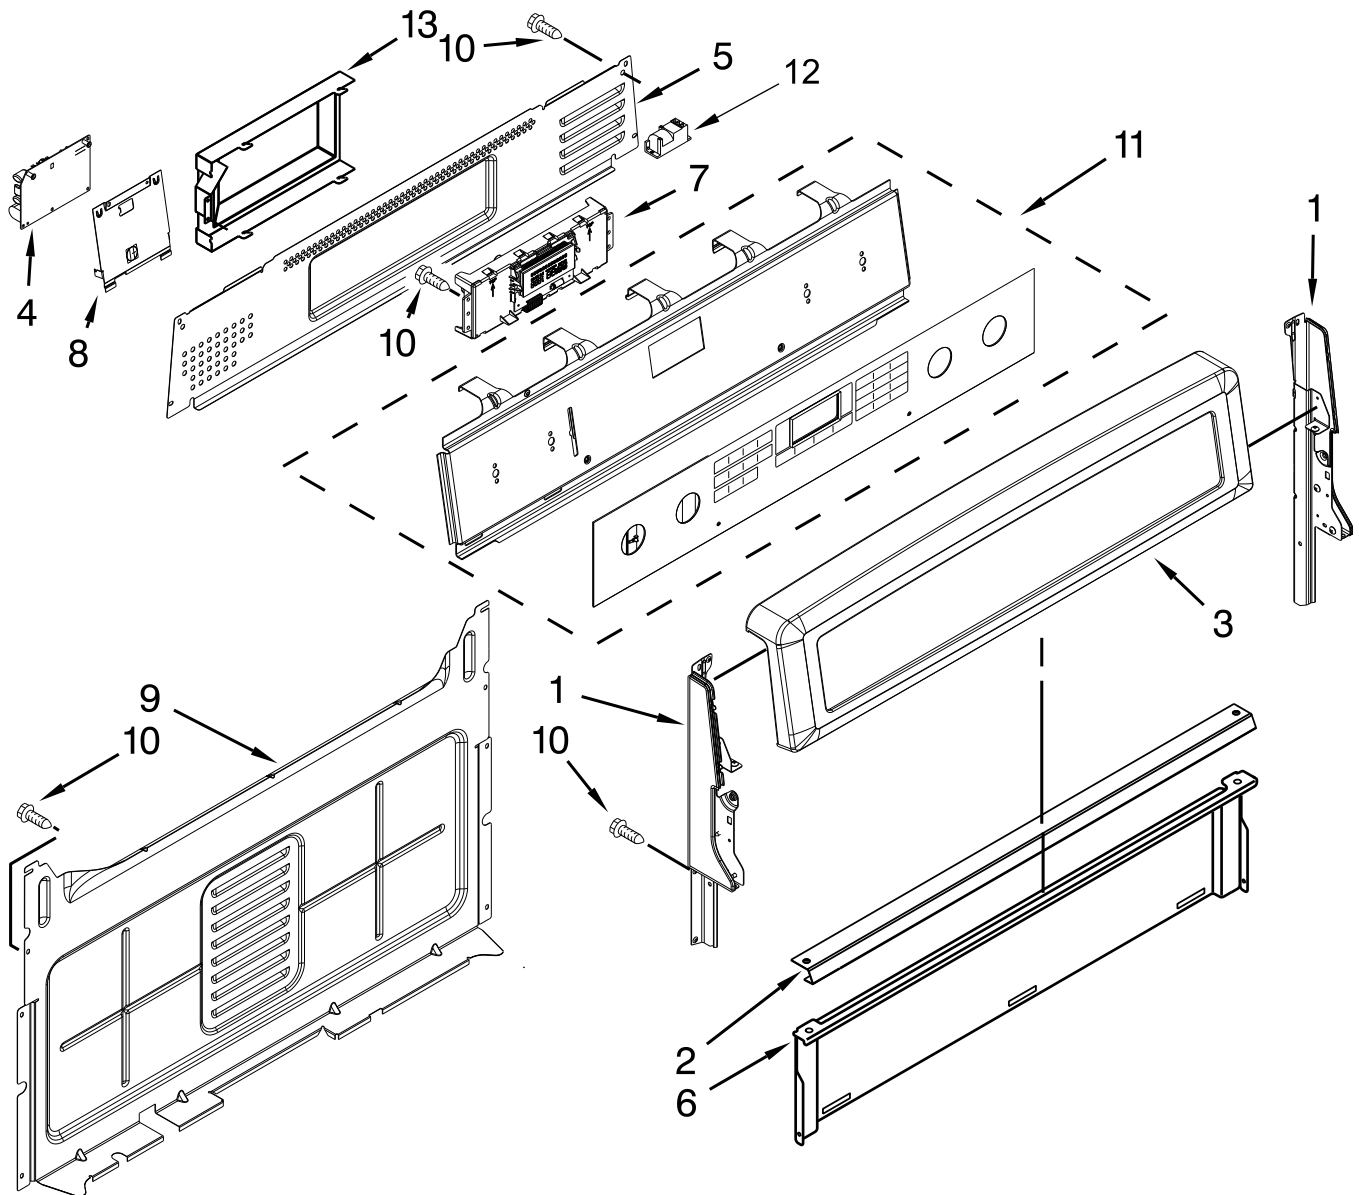

COOKTOP PARTS

<u>Illus. No.</u>	<u>Part No.</u>	<u>Description</u>
1		Literature Parts
	W10553363	Instructions, Installation
	W10667179	Use and Care Guide
	W10538797	Tech Sheet (English)
	W10538798	Tech Sheet (French)
	9762761	Tips, Safe Cooking (English)
	W10065852	Tips, Safe Cooking (French)
	W10400066	Guide, Quick Start (English)
2		Burner Cap, Set
	W10183374	Black
3	W10067840	Screw

<u>Illus. No.</u>	<u>Part No.</u>	<u>Description</u>
4	W10515455	Burner Head, Ultra Rapid (15K) (Left Front & Right Front)
	W10515454	Burner Head, Semi (9.5K) (Left Rear and Center)
	W10515453	Burner Head, Auxi (5K) (Right Rear)
5		Cooktop
	W10366729	White
	W10366730	Black
6		Panel, Manifold
	W10655889	White
	W10655890	Black
	W10655891	Stainless

<u>Illus. No.</u>	<u>Part No.</u>	<u>Description</u>
7		Knob, Control
	W10650400	Stainless
8		Grate, Set
	W10655132	Black
9	3400701	Screw
10	W10534174	Bracket, Manifold
11	W10347385	Kit, Griddle
12	W10530070	Bracket, Rear Gas Cooktop
13	W10306542	Bracket, Anti-Tip
14	7101P485-60	Screw, Anti-Tip

CONTROL PANEL PARTS