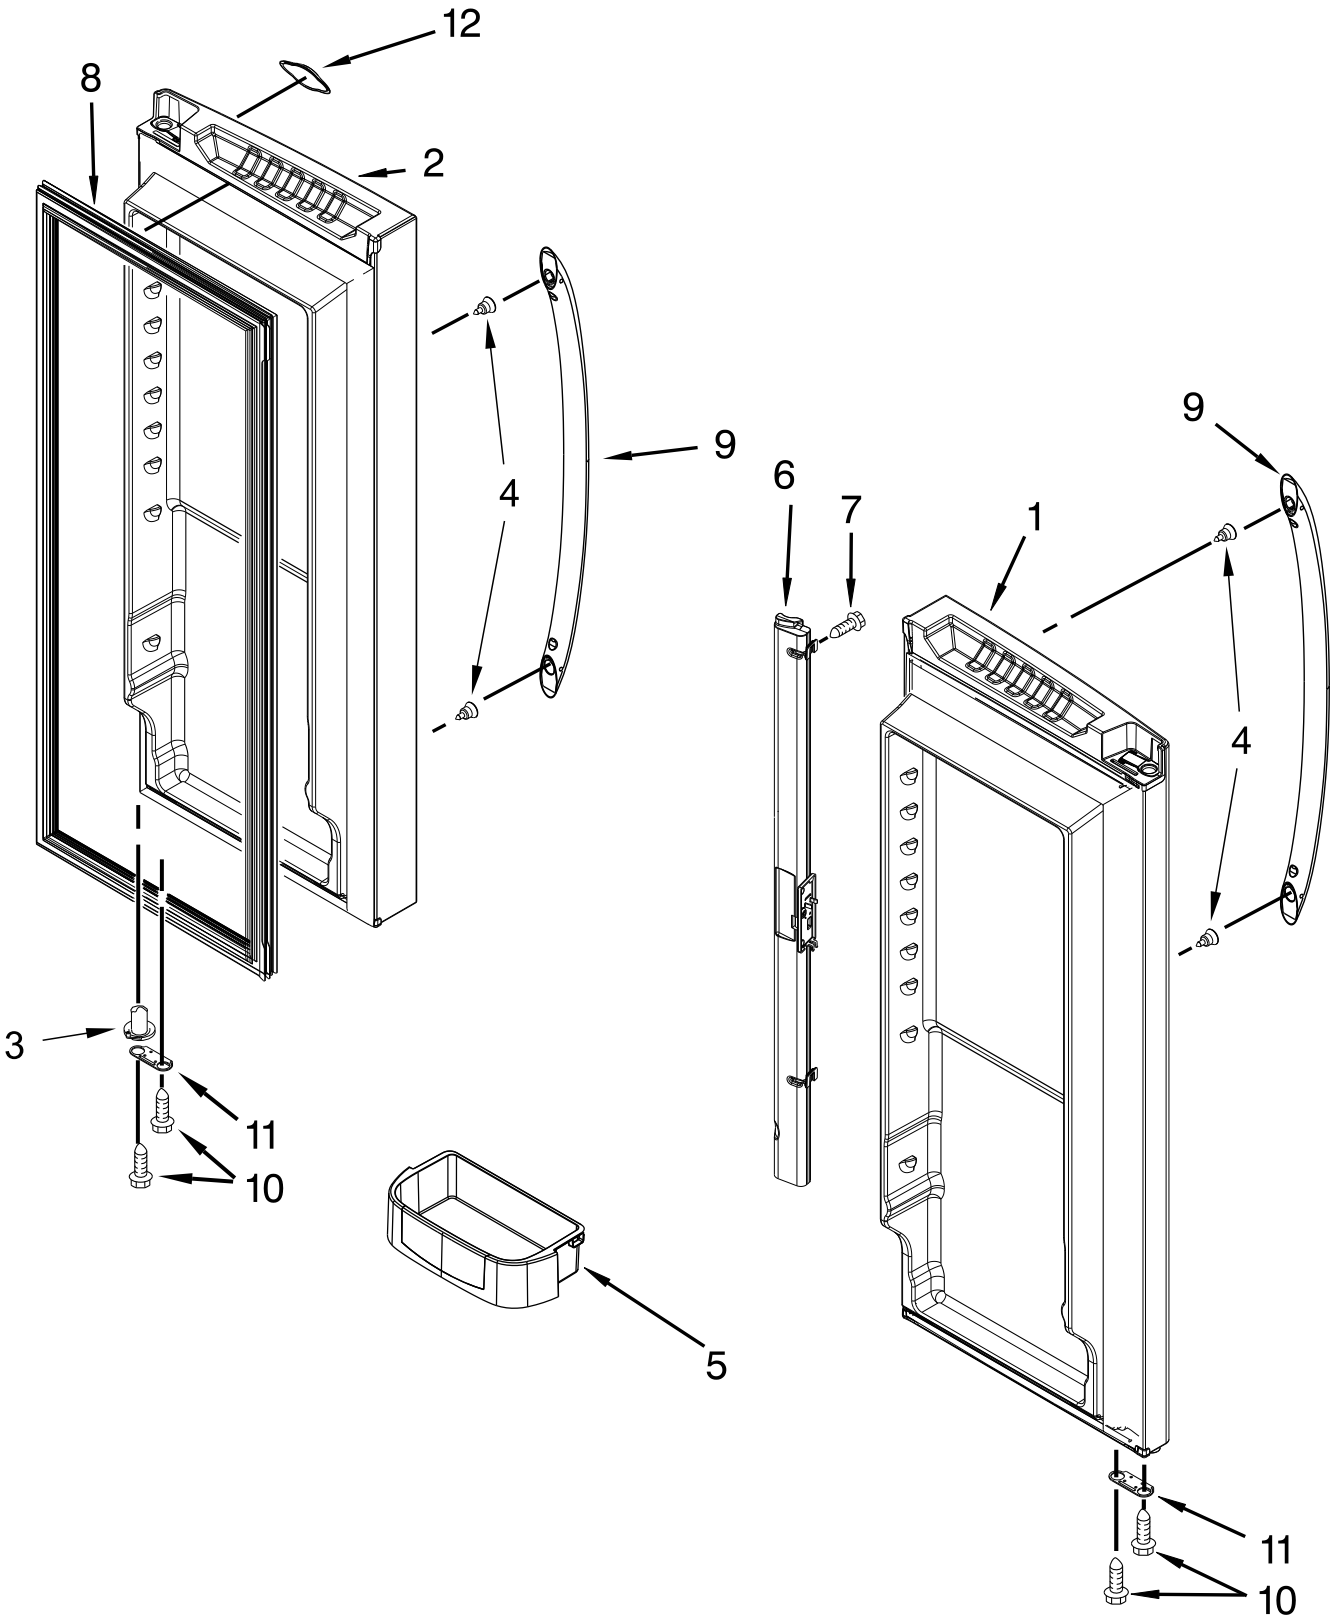

REFRIGERATOR DOOR PARTS

REFRIGERATOR DOOR PARTS

<u>Illus.</u> <u>No.</u>	<u>Part No.</u>	<u>Description</u>
1		Door, Left
	13107881W	White
	13107881B	Black
	13107881S	Stainless
2		Door, Right
	13107855W	White
	13107855B	Black
	13107855S	Stainless
3		Closure, Door
	12028505W	White
	12028505B	Black
4	W10460893	Screw
5	W10371194	Bucket, Medium
	W10289497	Bucket, Gallon