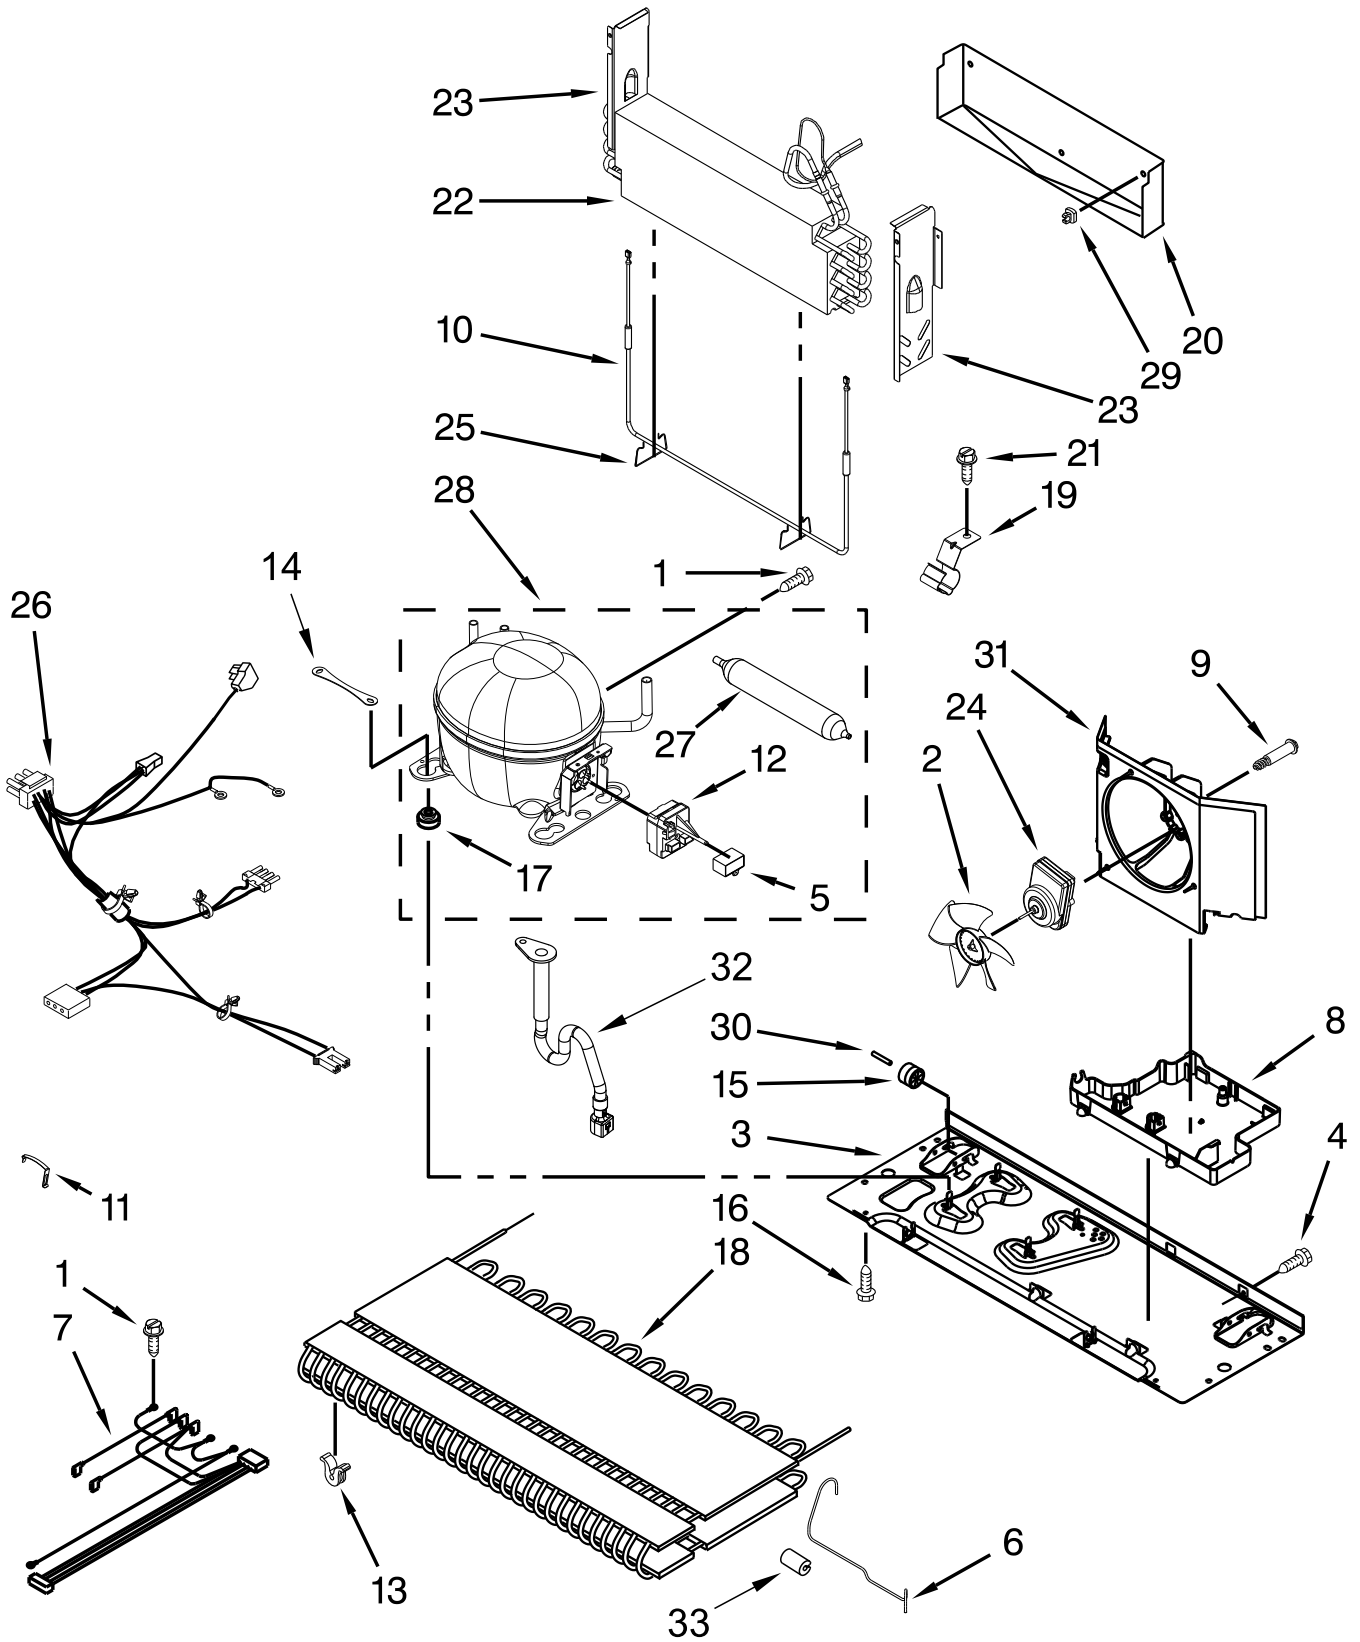

UNIT PARTS

UNIT PARTS

<u>Illus.</u> <u>No.</u>	<u>Part No.</u>	<u>Description</u>	<u>Illus.</u> <u>No.</u>	<u>Part No.</u>	<u>Description</u>	<u>Illus.</u> <u>No.</u>	<u>Part No.</u>	<u>Description</u>
1	12992301	Screw	17	10835903SP	Grommet, Compressor	31	W10189184	Shroud, Condenser Fan
2	12825803	Blade, Fan	18	W10346415	Condenser	32	W10622099	Extension, Drain Tube
3	W10480111	Basepan	19	W10281329	Clip, Drier	33	2319835	Grommet, Condenser
4	12990511	Screw	20	W10292803	Tray, Drip			
5	W10350564	Capacitor	21	12990701	Screw			Following Parts Not Illustrated
6	W10233569	Tube, Discharge	22	W10317014	Evaporator		978025	Valve, Access
7	W10292244	Harness, Evaporator (Includes Heater)	23		Dam		978026	Valve, Access
8	W10296785	Pan, Drain		12225702	Right Hand		978027	Valve, Access
9	W10622701	Screw		12225602	Left Hand		978028	Valve, Access
10	12729129	Heater, Defrost	24	W10239053	Motor, Fan		978029	Valve, Access
11	W10216075	Strap, Bale	25	10428101	Clip, Heater		978030	Valve, Access
12	W10330834	Device, Start	26	W10234031	Harness, Unit (Includes Power Cord)		876764	Valve, Access
13	W10137529	Grommet, Condenser	27	W10177049	Drier			REFRIGERANT CHARGE 5.00 oz. (R-134A)
14	W10236396	Strap, Compressor	28	W10445422	Compressor			
15	12477102	Roller	29	10623002	Clip, Evaporator			
16	12992101	Screw	30	12477202	Axle, Roller