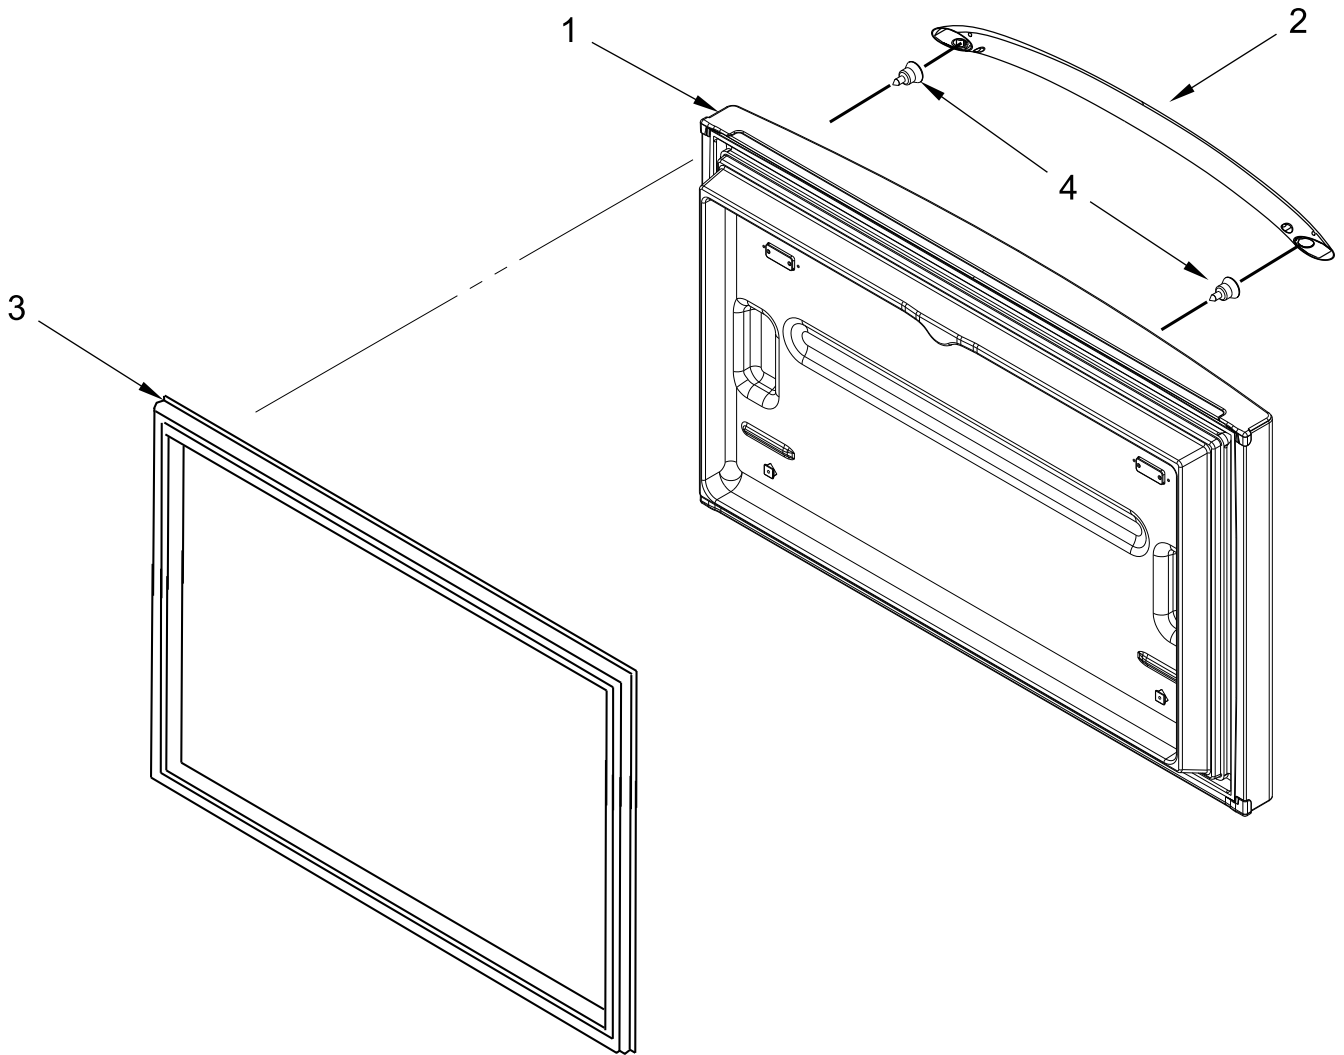

FREEZER LINER PARTS

<u>Illus.</u> <u>No.</u>	<u>Part No.</u>	<u>Description</u>	<u>Illus.</u> <u>No.</u>	<u>Part No.</u>	<u>Description</u>	<u>Illus.</u> <u>No.</u>	<u>Part No.</u>	<u>Description</u>
1		Liner (Not A Serviceable Part)	14	W10277025	Module, Light	25		Bracket, Door
2	A3189392	Gasket, Foam	15	13058002	Clip, Evaporator Motor		W10330991	Left Hand
3	12932103	Guide, Fill Tube	16	12466105	Switch, Light		W10330993	Right Hand
4	W10157765	Diverter, Air	17		Rail, Side	26	12990521	Screw
5	W10128551	Motor, Evaporator		W10516603	Left Hand	27		Cradle, Basket
6	12570701	Socket, Light		W10516602	Right Hand		W10280608	Left Hand
7	12002497	Gear	18	W10585187	Funnel, Drain		W10280613	Right Hand
8	12815301	Cover, Thermistor	19	M0500703	Seal	28	W10120018	Slide, Door
9	W10565137	Lamp, LED	20	A3189397	Gasket, Foam	29		Adapter, Slide
10	W10277466	Foil, Housing	21	B8381501	Gasket, Drain		W10284684	Left Hand
11	W10308416	Cover, Evaporator	22	13024803	Grille, Freezer Air		W10284685	Right Hand
12	12990511	Screw	23	13057901	Shroud, Evaporator	30	12990501	Screw
13	W10121318	Grommet	24	2169142	Blade, Fan	31	12812903WD	Shaft, Rack
						32	12791409SP	Thermistor

FREEZER DOOR PARTS