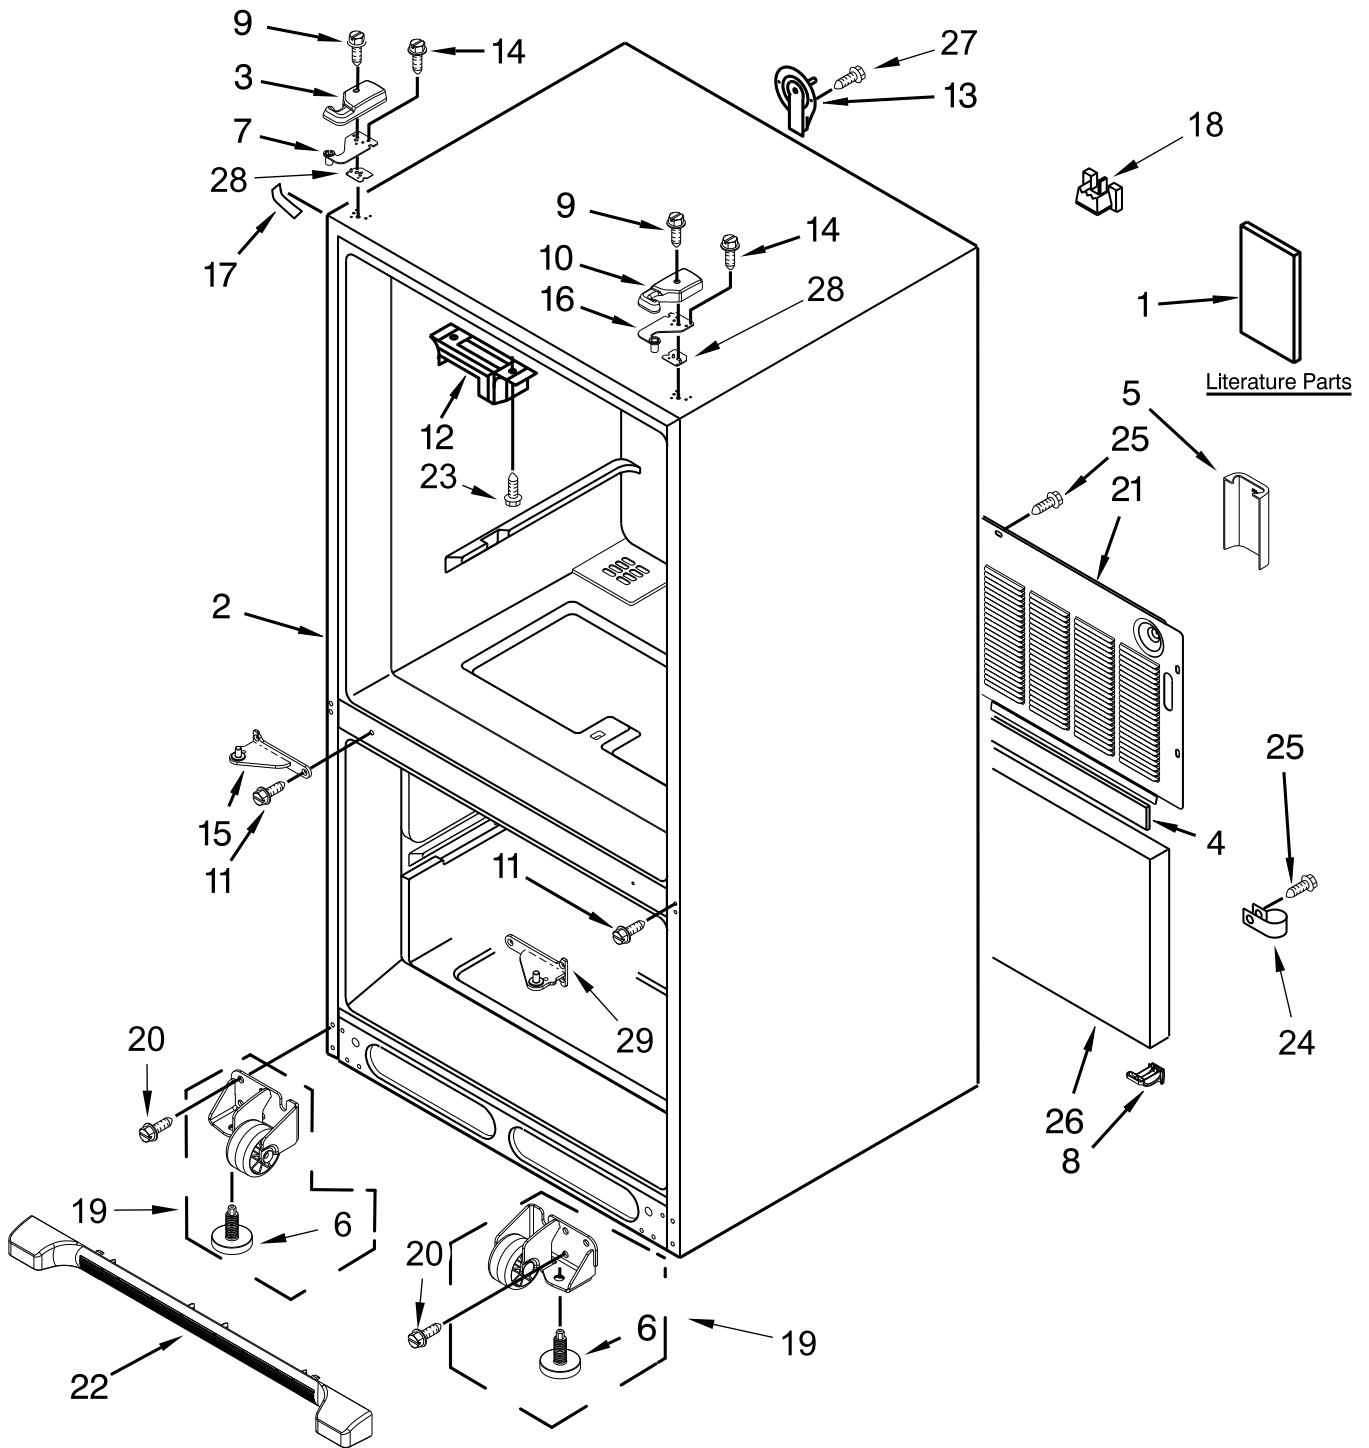

BOTTOM MOUNT FRENCH DOOR REFRIGERATOR

MODELS:

WRF535SWBW00 (White)

WRF535SWBB00 (Black)

WRF535SWBM00 (Monochromatic Stainless Steel)

CABINET PARTS

CABINET PARTS

<u>Illus. No.</u>	<u>Part No.</u>	<u>Description</u>
1		Literature Parts
	W10597594	Use and Care Guide
	W10653003	Energy Guide
	W10517966N	Tech Sheet
2		Cabinet (Not a Servicable Part)
3		Cover, Left Hinge
	12962301W	White
	12962301B	Black
	12962301AP	Grey
4	B5759655	Gasket
5	W10208593	Guard, Dual Water Valve
6	W10141622	Brake, Roller
7		Hinge, Top
	12963204EDN.	Left Hand
8	W10528513	Sweep, Dual Tube
9	12992602	Screw
10		Cover, Right Hinge
	12962302WN	White
	12962302BN	Black
	12962302APN.	Grey

<u>Illus. No.</u>	<u>Part No.</u>	<u>Description</u>
11	12990101	Screw
12	12698403	Plate, Pivot
13	12726003	Cover, Water Line
14	12992403	Screw
15		Hinge, Center (Left)
	13000001WD	White
	13000007ED	Black
	13000001AP	Grey
16		Hinge, Top
	12963205EDN.	Right Hand
17		Cover, Corner
	12587703W	White
	12587703B	Black
	12587703AP	Grey
18	W10658542	Block, Fill Tube
19		Assembly, Roller
	W10515763	Left Hand
	W10515762	Right Hand
20	12991302	Screw
21	W10211855	Cover, Unit

<u>Illus. No.</u>	<u>Part No.</u>	<u>Description</u>
22		Grille, Toe
	W10534154	White
	W10534153	Black
	W10534155	Grey
23	12990302	Screw
24	M0108107	Clamp, Tube
25	12990511	Screw
26	12820505	Insulation
27	12990504	Screw
28		Shim, Top Hinge
	12999501	Left Hand
	12999502	Right Hand
29		Hinge, Center (Right)
	13000002WD	White
	13000008ED	Black
	13000002AP	Grey