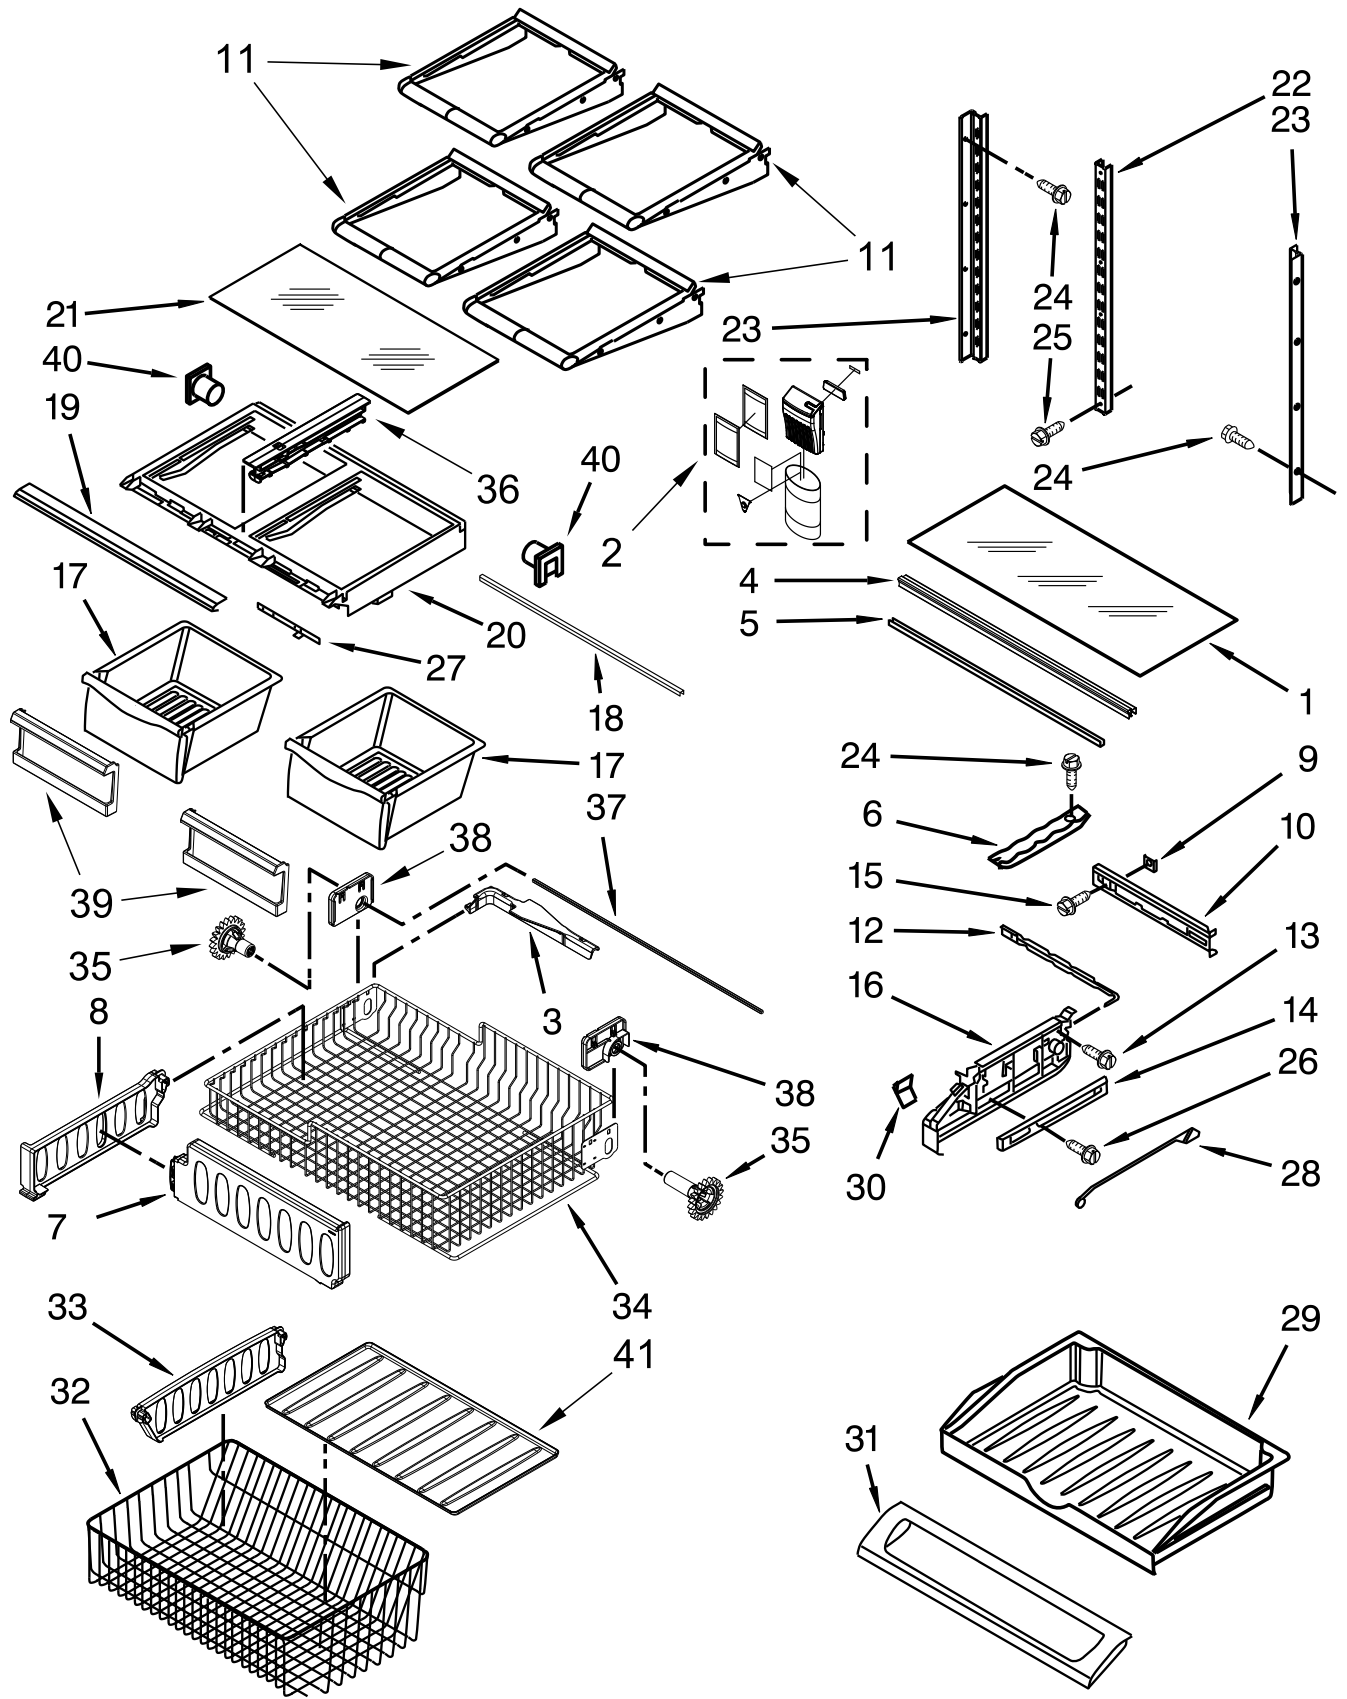

SHELF PARTS

SHELF PARTS

<u>Illus.</u> <u>No.</u>	<u>Part No.</u>	<u>Description</u>	<u>Illus.</u> <u>No.</u>	<u>Part No.</u>	<u>Description</u>	<u>Illus.</u> <u>No.</u>	<u>Part No.</u>	<u>Description</u>
1	12204830	Glass, Shelf	16		Endcap, Pantry	31	12656813	Lid, Pantry
2	W10596756	Assembly, Produce Preserver		12656106	Left Hand	32	W10503184N	Basket, Freezer (Lower)
3	W10149389N	Lift, Bail Arm		12656019	Right Hand	33	W10146440N	Divider, Basket (Lower)
4	W10528935	Trim, Pantry Glass	17	12804601SP	Pan, Crisper	34	W10348246	Basket, Freezer (Upper)
5	12227305WH	Brace, Pantry	18	12642303WD	Brace, Crisper Cover	35		Gear, Spur
6	12531901	Track, Deli Drawer	19	W10231345N	Trim, Crisper		W10474715	Right Hand
7	W10171558	Divider, Basket (Upper)	20	W10329866	Frame, Crisper		W10474716	Left Hand
8	W10241046	Divider, Basket (Upper)	21	12204824N	Glass, Crisper	36	W10326469N	Rail, Center Crisper
9	12656901	Gasket, Pantry	22	W10273463	Ladder, Center	37	12812904WD	Shaft, Rack
10	12656202	Housing, Control	23	W10569182	Ladder, Side	38		Mount, Gear
11	W10590947	Shelf, Fixed	24	12990513	Screw		W10348260	Right Hand
12	12655402	Slide, Temperature Control	25	W10215666	Screw		W10348259	Left Hand
13	12990512	Screw	26	12990504	Screw	39	12802602SP	Front, Crisper Pan
14	W10235370	Glide, Pantry	27	12530805SP	Slide, Humidity Control	40	13062602	Support, Crisper Frame
15	12990513	Screw	28	12655304	Bar, Control	41	13025201N	Tray, Lower
			29	12731302	Drawer, Pantry			
			30	12655204	Knob, Temperature Control			