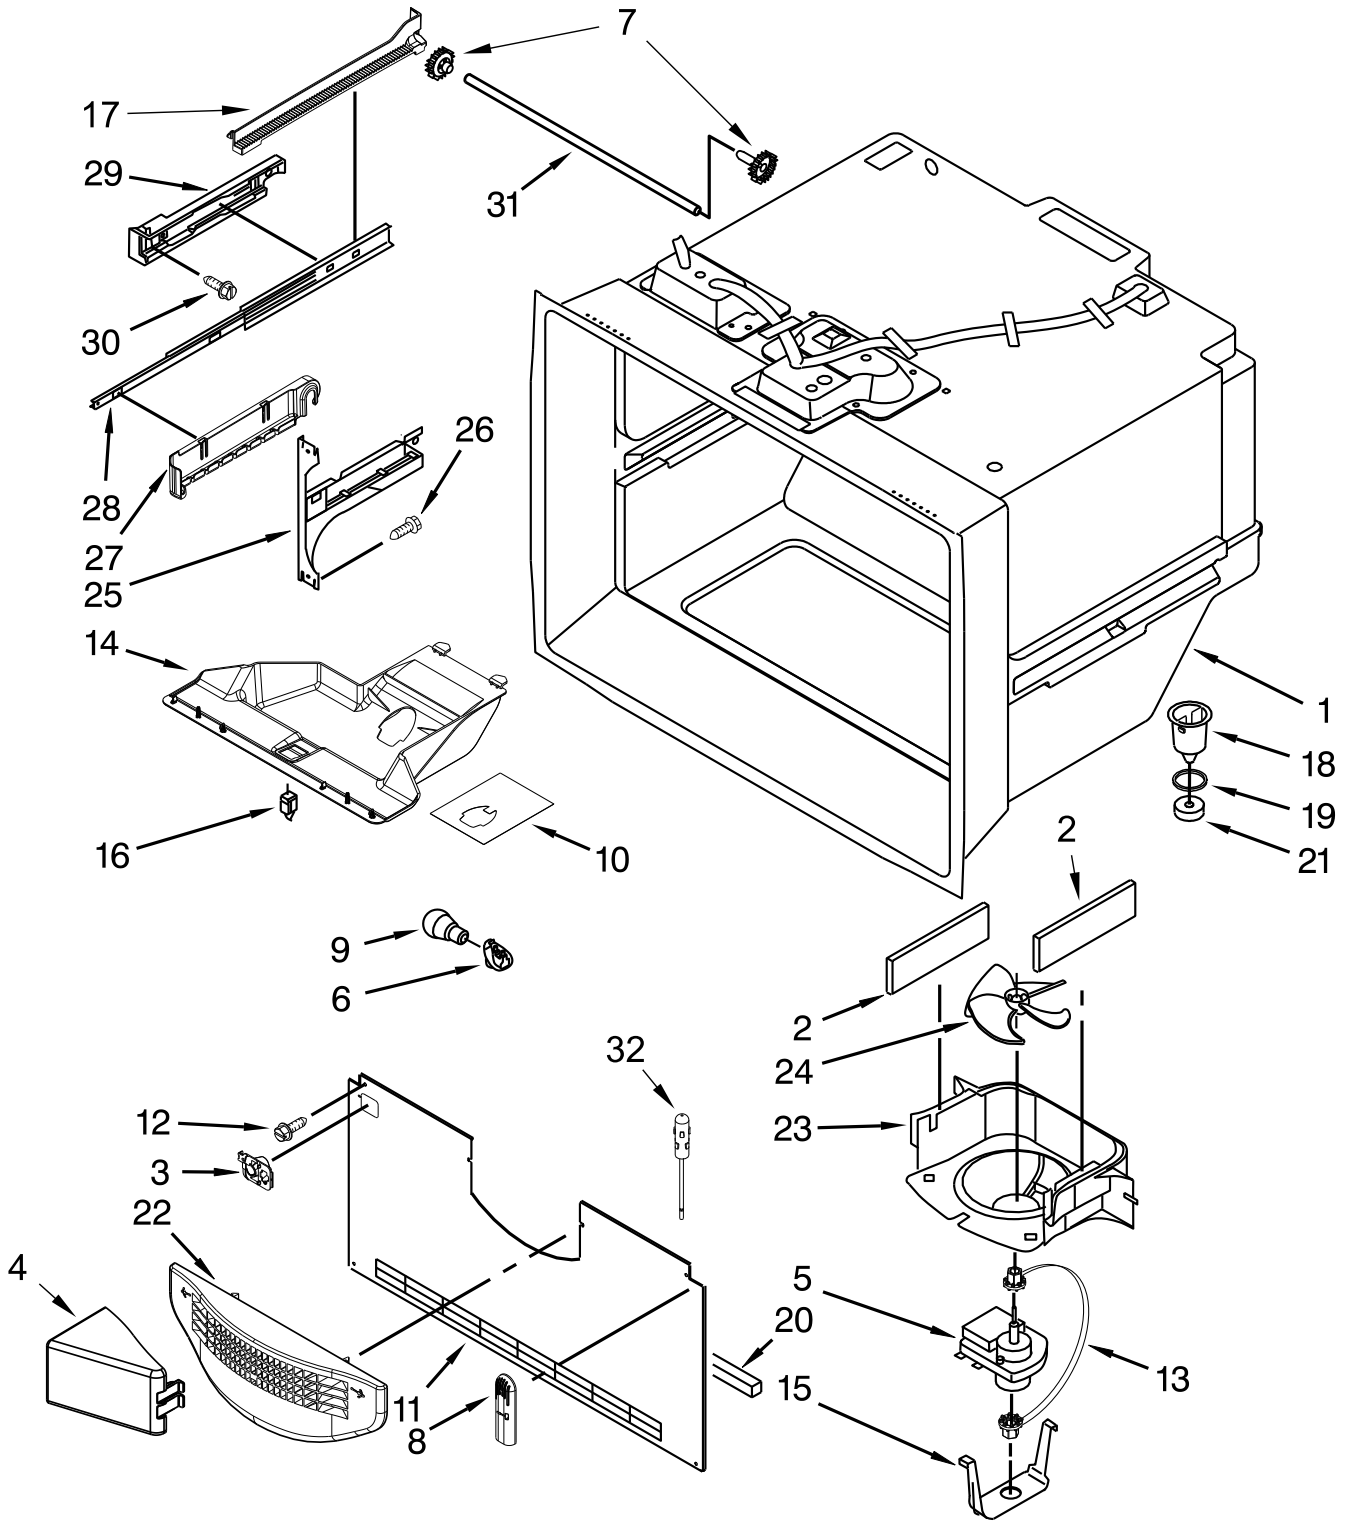

FREEZER LINER PARTS

FREEZER LINER PARTS

<u>Illus.</u> <u>No.</u>	<u>Part No.</u>	<u>Description</u>	<u>Illus.</u> <u>No.</u>	<u>Part No.</u>	<u>Description</u>	<u>Illus.</u> <u>No.</u>	<u>Part No.</u>	<u>Description</u>
1		Liner (Not A Serviceable Part)	14	W10277025	Module, Light	25		Bracket, Door
2	A3189392	Gasket, Foam	15	13058002	Clip, Evaporator Motor		W10330991	Left Hand
3	12932103	Guide, Fill Tube	16	12466105	Switch, Light		W10330993	Right Hand
4	W10157765	Diverter, Air	17		Rail, Side	26	12990521	Screw
5	W10128551	Motor, Evaporator		W10516603	Left Hand	27		Cradle, Basket
6	12570701	Socket, Light		W10516602	Right Hand		W10280608	Left Hand
7	12002497	Gear	18	W10585187	Funnel, Drain		W10280613	Right Hand
8	12815301	Cover, Thermistor	19	M0500703	Seal	28	W10120018	Slide, Door
9	W10565137	Lamp, LED	20	A3189397	Gasket, Foam	29		Adapter, Slide
10	W10277466	Foil, Housing	21	B8381501	Gasket, Drain		W10284684	Left Hand
11	W10308416	Cover, Evaporator	22	13024803	Grille, Freezer Air		W10284685	Right Hand
12	12990511	Screw	23	13057901	Shroud, Evaporator	30	12990501	Screw
13	W10121318	Grommet	24	2169142	Blade, Fan	31	12812903WD	Shaft, Rack
						32	12791409SP	Thermistor