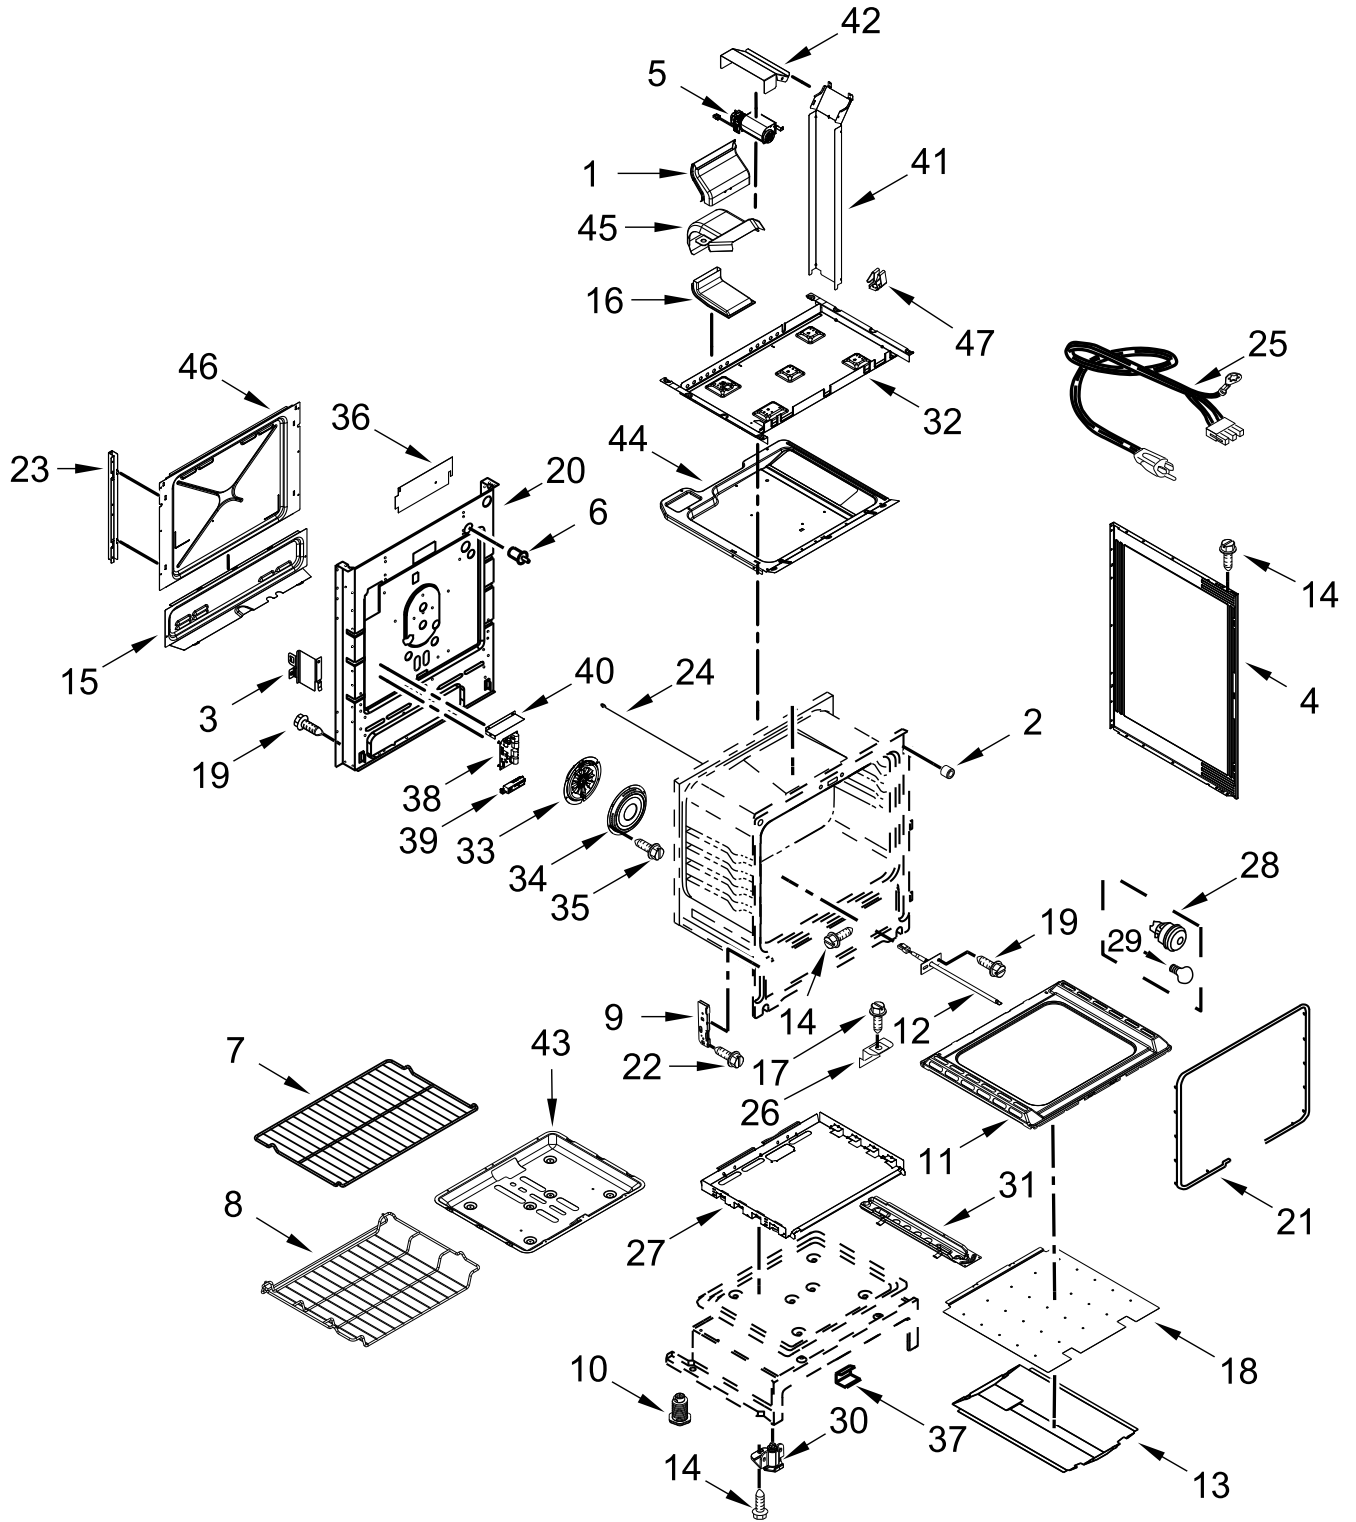

CHASSIS PARTS

CHASSIS PARTS

<u>Illus.</u> <u>No.</u>	<u>Part No.</u>	<u>Description</u>	<u>Illus.</u> <u>No.</u>	<u>Part No.</u>	<u>Description</u>	<u>Illus.</u> <u>No.</u>	<u>Part No.</u>	<u>Description</u>
1	W10614920	Assembly, Flue	20		Back, Main (Not Serviced)	38	W10457998	Module, Spark (0+2)
2	9758701	Spacer, Door				39	W10475149	Module, Spark (5+0)
3	W10273002	Bracket, Oven Support	21	W10162385	Gasket, Door	40	W10655451	Guard, Splash
4		Panel, Side	22	W10031780	Screw	41	W10162254	Duct, Cooling
	W10162245	Black	23	W10162241	Channel, Rear	42	W10162255	Duct, Cover
5	W10877642	Assembly, Cooling Fan	24	W10273192	Rod, Door Switch	43	W10273204	Pan, Bake
6	W10627802	Switch, Door	25	W10889764	Cord, Power	44	W10289168	Box, Burner SI
7	W10531060	Rack, Oven	26	W10035900	Support, Oven Bottom	45	W10162257	Duct, Cooktop
8	W10289145	Rack, Oven (Gull-Wing)	27	W10541959	Shield, Bake	46	W10849261	Cover, Back
9	W10289077	Receiver, Hinge	28	W10454648	Assembly, Light	47	W10866583	Panel, Clip
10	W10058460	Foot, Leveling	29	311255	Bulb, Oven Light			FOLLOWING PARTS NOT ILLUSTRATED
11	W10211368	Bottom, Oven	30	W10341186	Assembly, Front Foot			
12	W10181986	Sensor, Oven	31	W10390008	Assembly, Base Rail (Left)		4820F015-59	Insulation, Strap
13	3601P356-45	Baffle, Bake Burner		W10390007	Assembly, Base Rail (Right)		W10289173	Insulation, Wrap
14	3196178	Screw	32	W10885904	Box, Burner Gas		W10162240	Insulation, Back
15	W10162249	Cover, Wire	33	W10874477	Assembly, Convection		W10867892	Kit, LP 5 Orifice Conversion
16	W10311326	Assembly, Flue (Upper)	34	W10346154	Cover, Convection		W10566535	Kit, LP Conversion (Bake/Broil)
17	W10362924	Screw	35	W10362924	Screw			
18	W10323077	Diffuser, Flame	36	W10813366	Shield, Wire			
19	3196178	Screw	37	W10137382	Clip, Panel