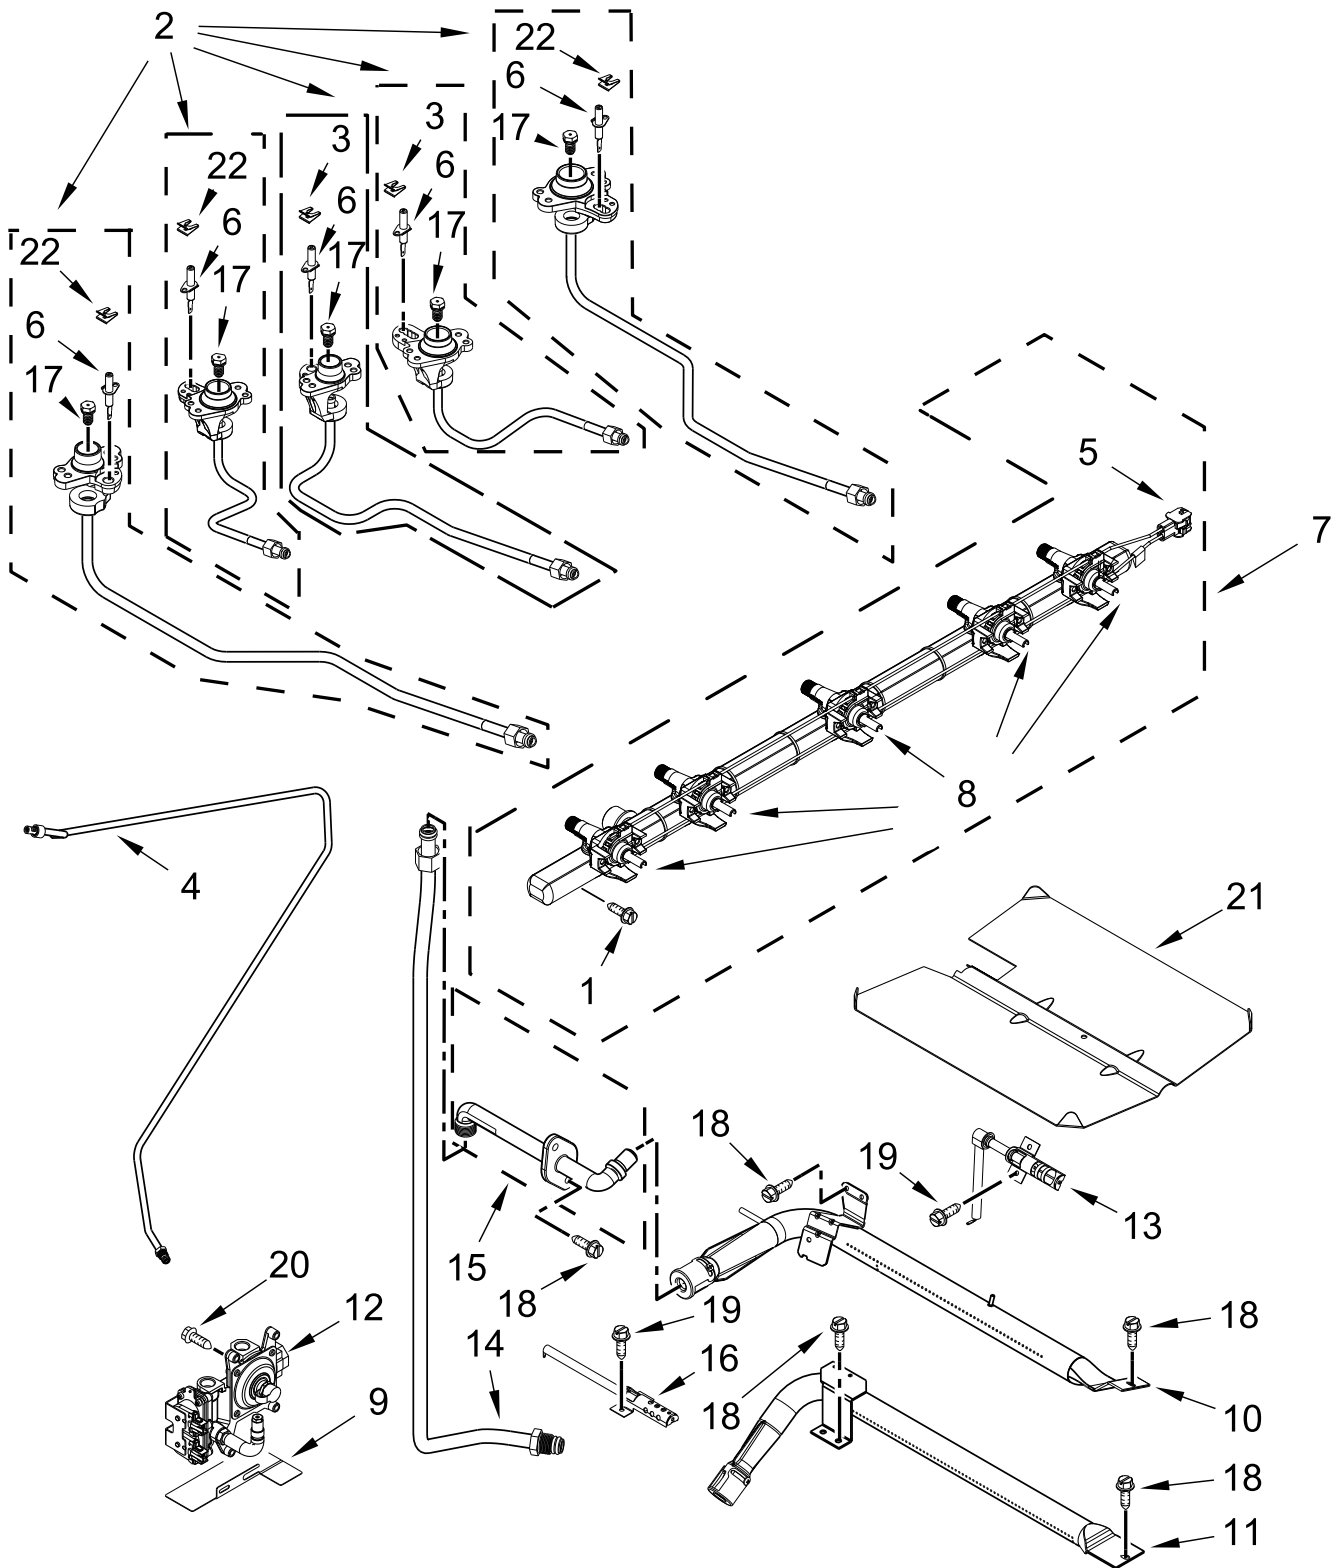

CHASSIS PARTS

<u>Illus.</u> <u>No.</u>	<u>Part No.</u>	<u>Description</u>	<u>Illus.</u> <u>No.</u>	<u>Part No.</u>	<u>Description</u>	<u>Illus.</u> <u>No.</u>	<u>Part No.</u>	<u>Description</u>
1	W10614920	Assembly, Flue	20		Back, Main (Not Serviced)	38	W10457998	Module, Spark (0+2)
2	9758701	Spacer, Door				39	W10475149	Module, Spark (5+0)
3	W10273002	Bracket, Oven Support	21	W10162385	Gasket, Door	40	W10655451	Guard, Splash
4		Panel, Side	22	W10031780	Screw	41	W10162254	Duct, Cooling
	W10162245	Black	23	W10162241	Channel, Rear	42	W10162255	Duct, Cover
5	W10877642	Assembly, Cooling Fan	24	W10273192	Rod, Door Switch	43	W10273204	Pan, Bake
6	W10627802	Switch, Door	25	W10889764	Cord, Power	44	W10289168	Box, Burner SI
7	W10531060	Rack, Oven	26	W10035900	Support, Oven Bottom	45	W10162257	Duct, Cooktop
8	W10289145	Rack, Oven (Gull-Wing)	27	W10541959	Shield, Bake	46	W10849261	Cover, Back
9	W10289077	Receiver, Hinge	28	W10454648	Assembly, Light	47	W10866583	Panel, Clip
10	W10058460	Foot, Leveling	29	311255	Bulb, Oven Light			FOLLOWING PARTS NOT ILLUSTRATED
11	W10211368	Bottom, Oven	30	W10341186	Assembly, Front Foot			
12	W10181986	Sensor, Oven	31	W10390008	Assembly, Base Rail (Left)		4820F015-59	Insulation, Strap
13	3601P356-45	Baffle, Bake Burner		W10390007	Assembly, Base Rail (Right)		W10289173	Insulation, Wrap
14	3196178	Screw	32	W10885904	Box, Burner Gas		W10162240	Insulation, Back
15	W10162249	Cover, Wire	33	W10874477	Assembly, Convection		W10867892	Kit, LP 5 Orifice Conversion
16	W10311326	Assembly, Flue (Upper)	34	W10346154	Cover, Convection		W10566535	Kit, LP Conversion (Bake/Broil)
17	W10362924	Screw	35	W10362924	Screw			
18	W10323077	Diffuser, Flame	36	W10813366	Shield, Wire			
19	3196178	Screw	37	W10137382	Clip, Panel			

MANIFOLD PARTS