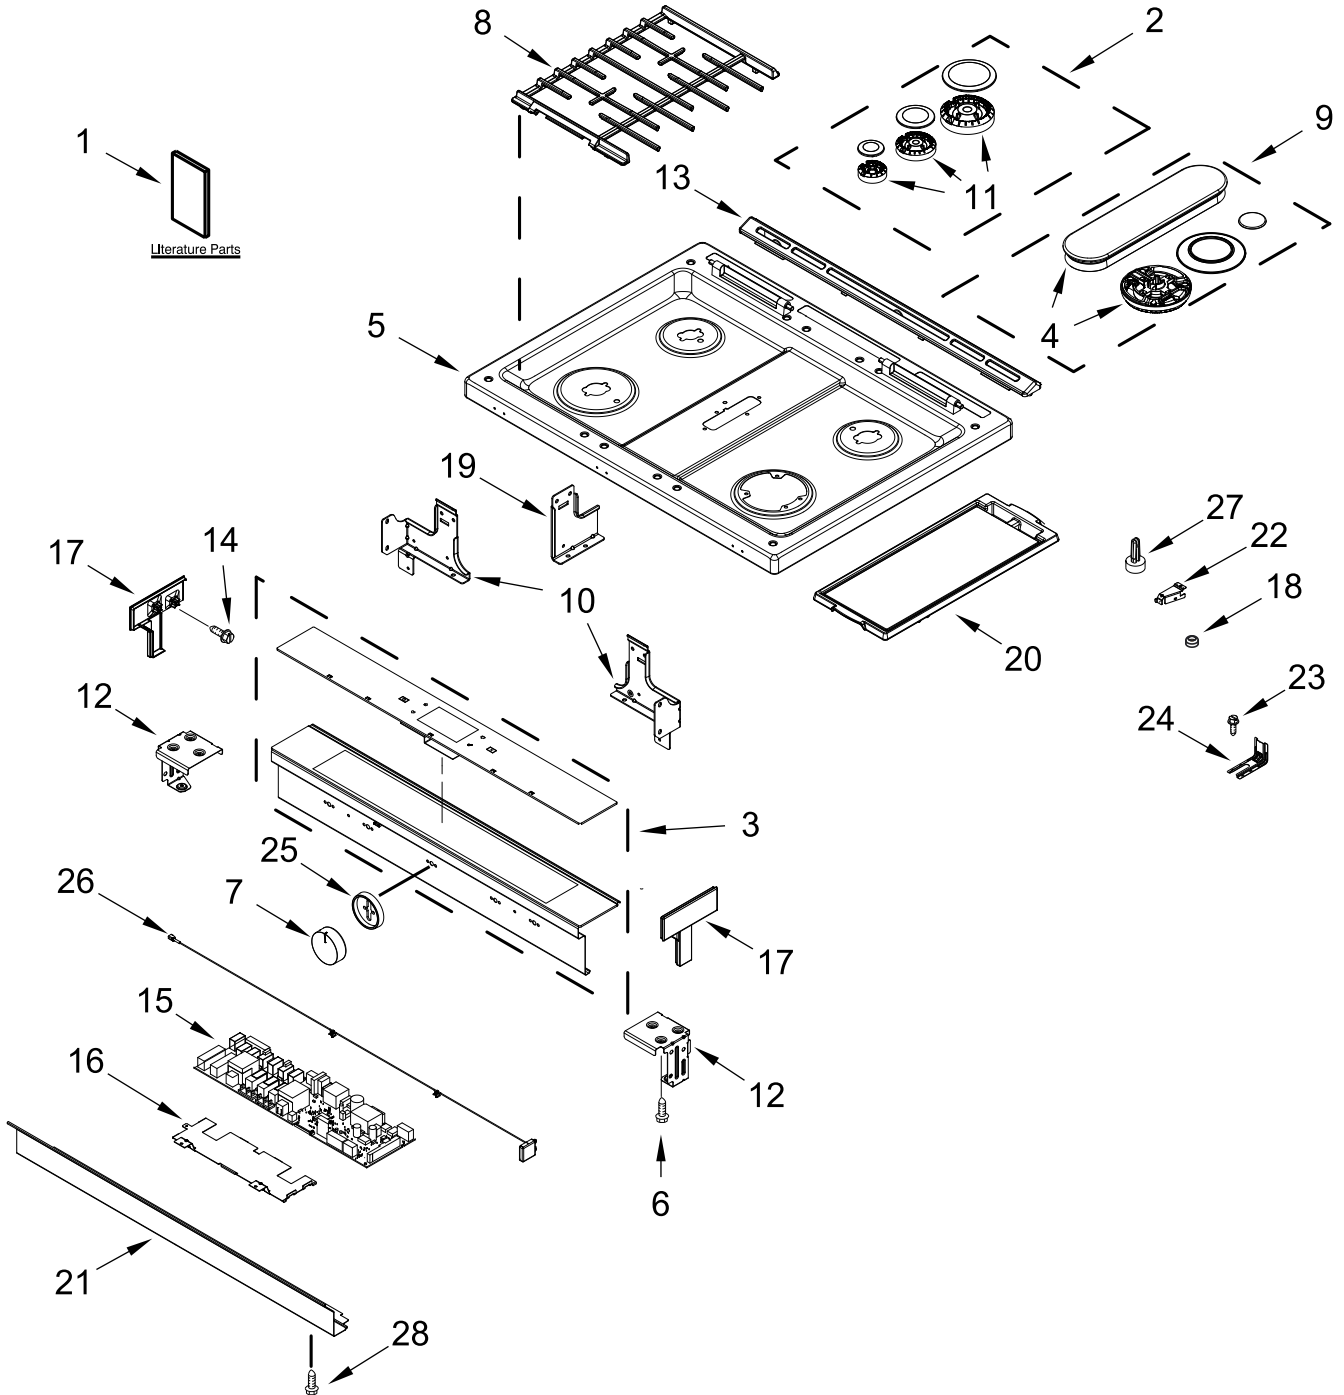

30" SLIDE IN GAS CONVECTION RANGE

MODELS:

WEGA25H0HZ0 (Stainless)

WEGA25H0HN0 (Sunset Bronze)

COOKTOP PARTS

COOKTOP PARTS

<u>Illus. No.</u>	<u>Part No.</u>	<u>Description</u>	<u>Illus. No.</u>	<u>Part No.</u>	<u>Description</u>	<u>Illus. No.</u>	<u>Part No.</u>	<u>Description</u>
1		Literature Parts	9	W10875937	Spreader, Flame Kit	19	W10867600	Bracket, Console (Center)
	W11085333	Instructions, Installation			(Right Front & Center)	20	W11043399	Griddle
	W11085353	Guide, Use & Care			(Includes Burner Caps)	21		Console, Lower Panel
	W11095707	Sheet, Tech	10	W10867593	Support, Cooktop (Left)		W10899346	Stainless
	W11096113	Wiring Diagram		W10867592	Support, Cooktop (Right)		W10899347	Sunset Bronze
	W11097305	Guide, Internet Connectivity				22	W10162253	Brace, Corner (Left)
	9762761	Tips, Safe Cooking (English)	11	W10732971	Spreader, Flame (Left Front)		W10162252	Brace, Corner (Right)
2	W10867890	Spreader, Flame Kit		W10732969	Spreader, Flame (Left Rear)	23	7101P485-60	Screw, Anti-Tip Kit
		(Left Front, Left Rear, Right Rear)		W10732968	Spreader, Flame (Right Rear)	24	W10606241	Bracket, Anti-Tip
		(Includes Burner Caps)	12	W10828159	Base, Console (Left)	25		Bezel
3		Console		W10828160	Base, Console (Right)		W11108451	Stainless
	W11049399	Stainless	13		Trim, Vent	26	W11097891	Antenna
	W10869382	Sunset Bronze		W10577781	Black	27	8016P022-60	Glide, Main Top
4	W10867781	Spreader, Flame (Right Front)	14	9780274	Screw	28	3196178	Screw
	W10863722	Spreader, Flame (Fish)	15	W10868154	Control, Electronic (Powermax)			FOLLOWING PARTS NOT ILLUSTRATED
		(Center)	16	W10908536	Bracket, Control	W10887379		Harness, Main
5		Cooktop	17		Endcap	W10754419		Harness, Bake/Broil
	W10864663	Black		W10854356	Stainless (Left)	313438		Clip, Harness
6	3196160	Screw		W10854357	Sunset Bronze (Left)	3196520		Clip, Wire
7		Knob		W10854360	Stainless (Right)	7111P017-60		Clamp, Wire
	W11108449	Stainless		W10854361	Sunset Bronze (Right)	W10580229		Wire, Ground
8		Kit, Grate	18	W10664705	Bumper			
	W11047499	Black						