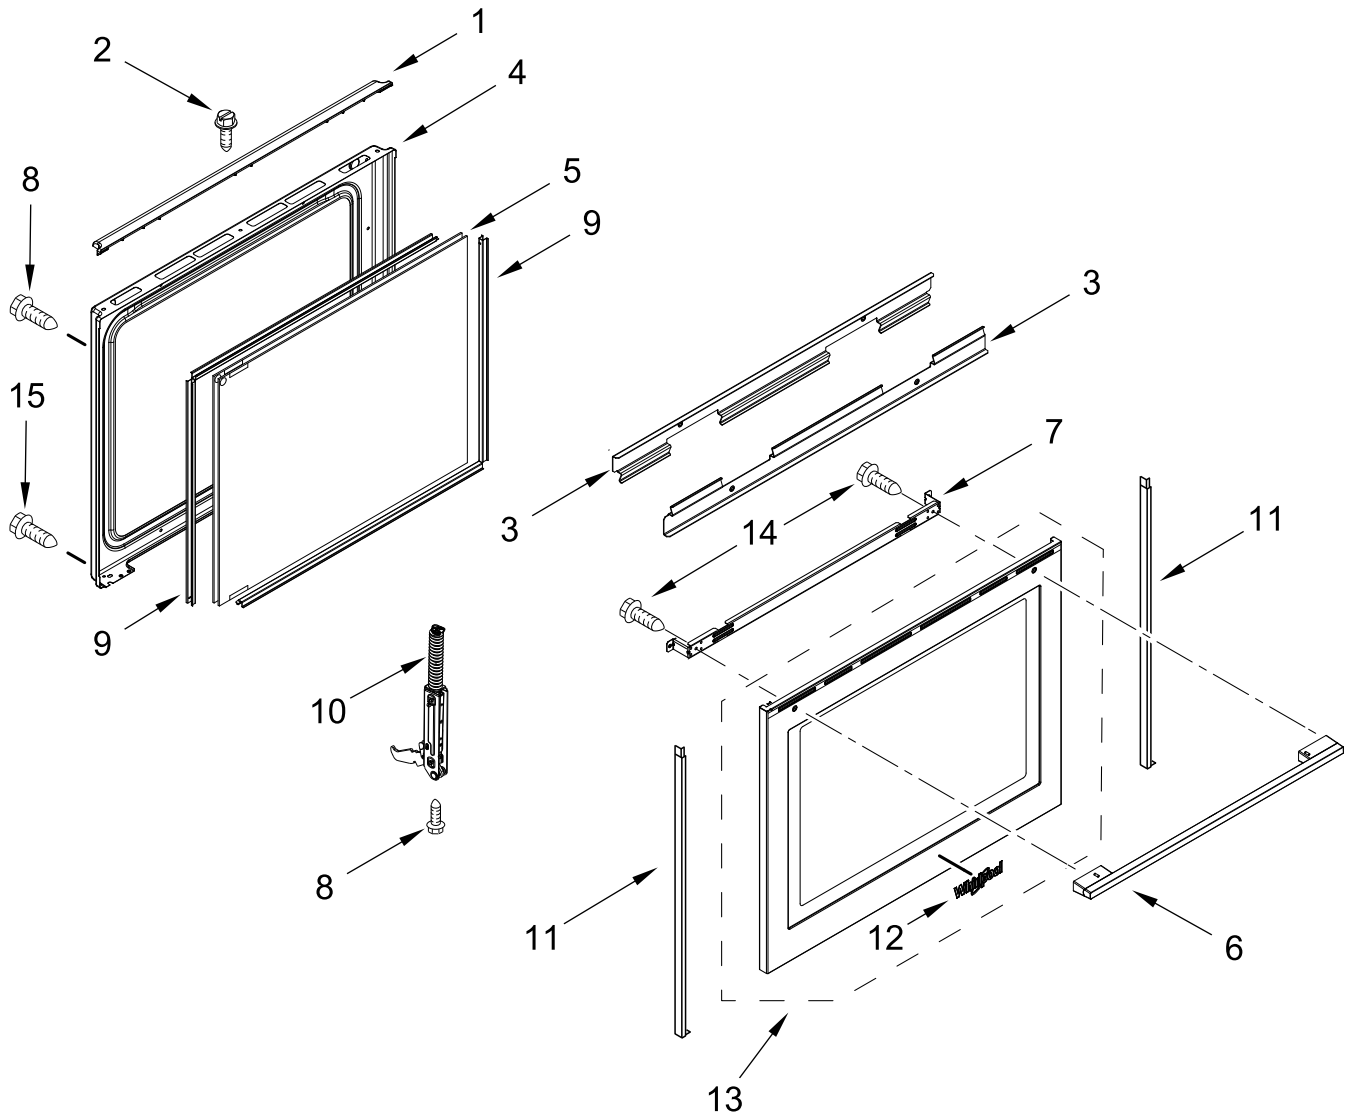

DOOR PARTS

DOOR PARTS

<u>Illus.</u> <u>No.</u>	<u>Part No.</u>	<u>Description</u>
1		Trim, Vent
	W10887939	Black
2	3196184	Screw
3	W10813140	Rail, Horizontal Support
4	W10826568	Liner, Door
5	W11088591	Glass, Inner
6		Handle, Door
	W10914779	Stainless