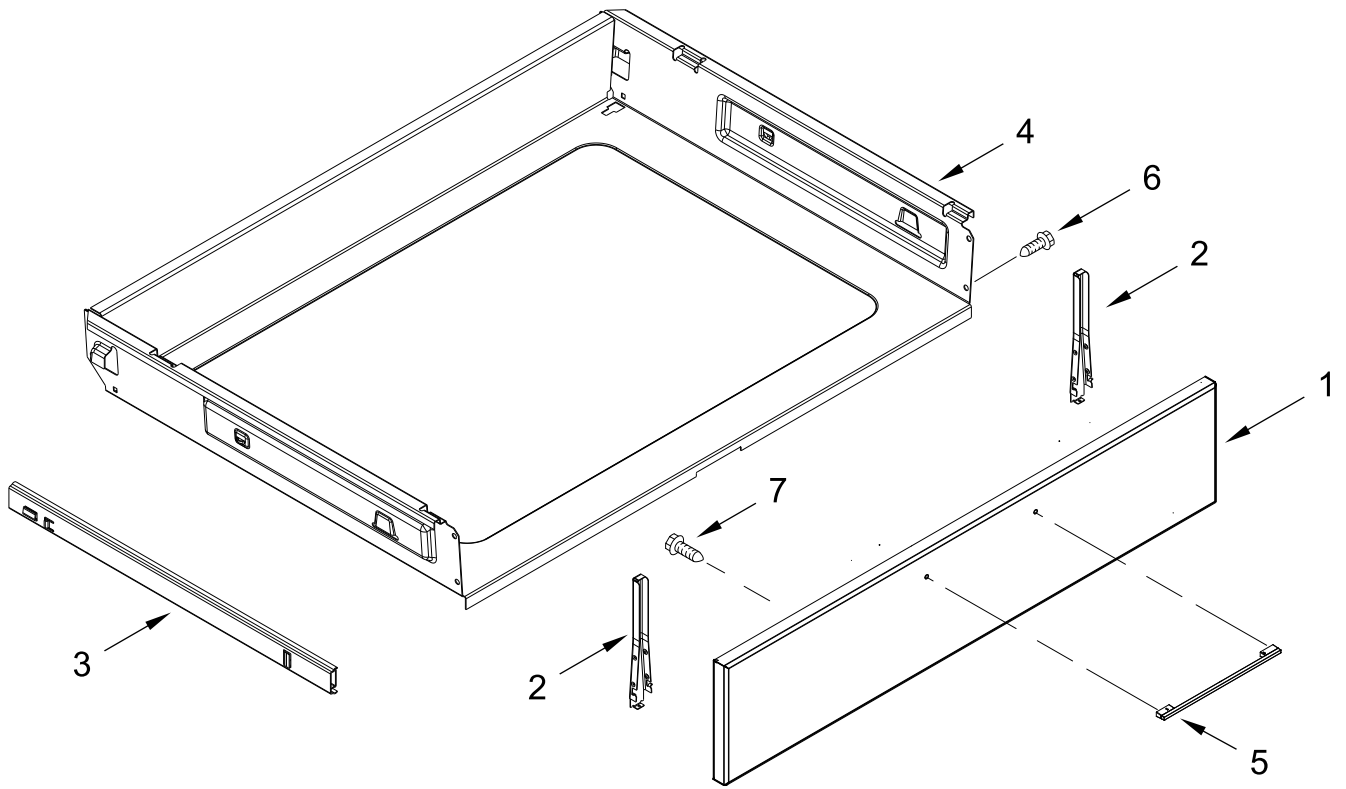

DOOR PARTS

<u>Illus.</u> <u>No.</u>	<u>Part No.</u>	<u>Description</u>
1		Trim, Vent
	W10887939	Black
2	3196184	Screw
3	W10813140	Rail, Horizontal Support
4	W10826568	Liner, Door
5	W11088591	Glass, Inner
6		Handle, Door
	W10914779	Stainless

<u>Illus.</u> <u>No.</u>	<u>Part No.</u>	<u>Description</u>
7	W10541911	Bracket, Glass Upper Handle
8	W10031790	Screw
9	W10813142	Spacer, Glass
10	W11184046	Hinge, Door (Active)
11	W10813139	Rail, Vertical Support
12	W10884775	Nameplate

<u>Illus.</u> <u>No.</u>	<u>Part No.</u>	<u>Description</u>
13		Glass, Outer
	W10864214	Stainless
	W10859924	Sunset Bronze
14	8533988	Screw
15	W10031780	Screw

DRAWER PARTS