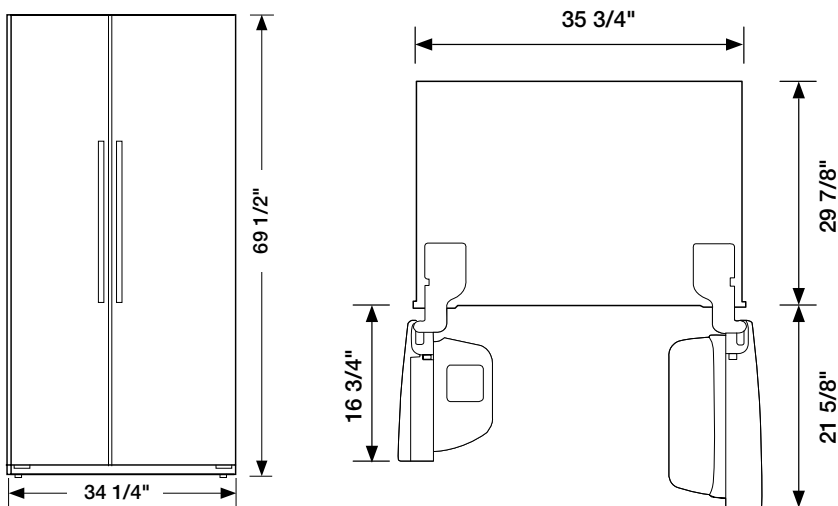

## 30 cu. ft. Side by Side Refrigerator

Please note: The following dimension and cutout information is for planning purposes only. For complete installation details consult manual packed with product, or download manual on-line at [samsung.com](http://samsung.com).

### Dimensions

#### Product Dimensions + Weight

Dimensions: (WxHxD)  
(without hinges): 35 3/4" x 69" x 29 7/8"  
(with hinges): 35 3/4" x 69 1/2" x 29 7/8"  
(with handles): 35 3/4" x 69 1/2" x 36 3/4"  
Weight: 302 lbs / 137 kg