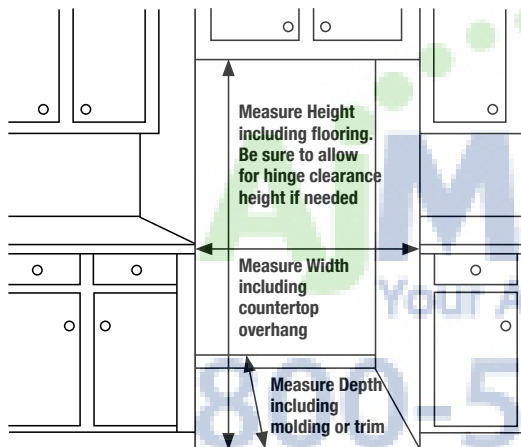

### Installing your Refrigerator

1. Measure the height, width and depth of the opening, making sure to include baseboards, molding tile, countertop overhang, etc. Check to be sure there is enough room to open the door (consider walls, islands or other obstacles when measuring).
2. Refer to chart B below to determine dimensions.
3. Allow 2" of clearance on hinge side of refrigerator when installing next to a wall where handle may make contact.
4. Allow 1" minimum clearance at rear for proper air circulation and water/electrical connections. Allow a 3/8" minimum clearance at sides and top for ease of installation.
5. Ensure each door and entry way in the home is wide enough for the refrigerator to be moved through easily.

### Dimensions

#### Product Dimensions + Weight

Dimensions: (WxHxD)  
(without hinges): 35 3/4" x 69" x 29 7/8"  
(with hinges): 35 3/4" x 69 1/2" x 29 7/8"  
(with handles): 35 3/4" x 69 1/2" x 36 3/4"  
Weight: 302 lbs / 137 kg