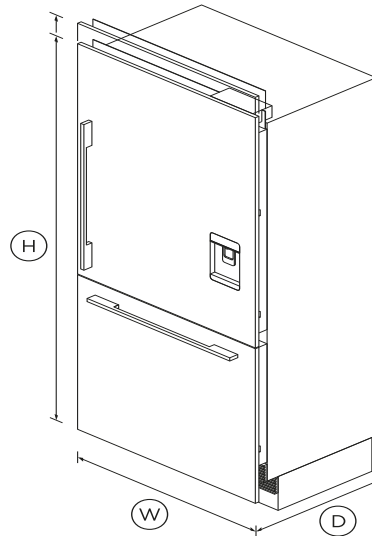

Integrated Refrigerator Freezer, 36", Ice & Water

Series 7 | Integrated

Panel Ready | Right Hinge

Choose a roomy refrigerator which fits flush into surrounding cabinetry. Add our stylish stainless steel panel with slimline water dispenser

- ActiveSmart™ technology helps keep food fresher for longer by constantly maintaining the ideal temperature
- Stainless steel door panel purchased separately - with water dispenser option available
- Spacious bottom freezer with full extension drawer, and Internal ice maker with boost for busy times
- Can be fitted for a height of 80 or 84 inches

DIMENSIONS

Height	79 13/16"
Width	35 1/16"
Depth	23 3/4"

FEATURES & BENEFITS

ActiveSmart™ Foodcare

ActiveSmart™ Foodcare learns how you live. It's technology which understands how you use your fridge and adjusts temperature, airflow and humidity inside to help keep food fresher for longer.