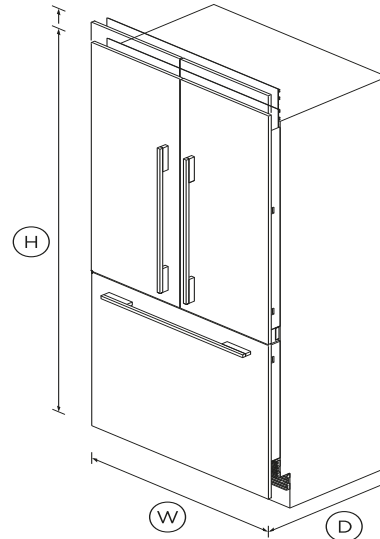

# Integrated French Door Refrigerator Freezer, 36", Ice

Series 7 | Integrated

Panel Ready | French hinge

This large capacity refrigerator with bottom freezer seamlessly integrates into your kitchen, fitting flush into your cabinetry.

- ActiveSmart™ technology helps keep food fresher for longer by constantly maintaining the ideal temperature
- Customize with your own kitchen cabinetry or purchase our stainless steel door panel accessory
- Spacious bottom freezer with full extension drawer gives easy access to frozen goods
- Can be fitted for a height of 80 or 84 inches

## DIMENSIONS

Height	79 13/16"
Width	35 1/16"
Depth	23 3/4"

**Product dimensions**

Depth	<b>23 3/4"</b>
Height	<b>79 13/16"</b>
Width	<b>35 1/16"</b>

**Warranty**

Parts and labor	<b>2 years</b>
Sealed system parts and labor	<b>additional 3 years</b>

SKU	<b>26315</b>
-----	--------------