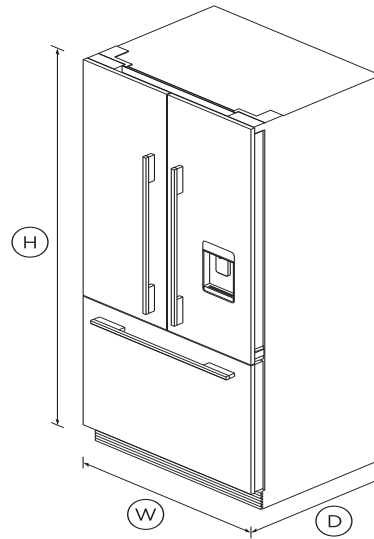

Integrated French Door Refrigerator Freezer, 32", Ice & Water

Series 7 | Integrated

Panel Ready | French hinge

Designed to seamlessly integrate into your kitchen. With minimal gaps and no visible hinges, this model has a flush fit to suit any kitchen layout.

- Stainless steel panels need to be purchased separately

DIMENSIONS

Height	71 1/8"
Width	31 1/8"
Depth	23 11/16"

FEATURES & BENEFITS

Perfect Fit

These models fit flush and have minimal gaps, with no visible hinges. Our Integrated refrigeration can be seamlessly hidden behind your cabinetry or you can purchase our stainless steel door panel.