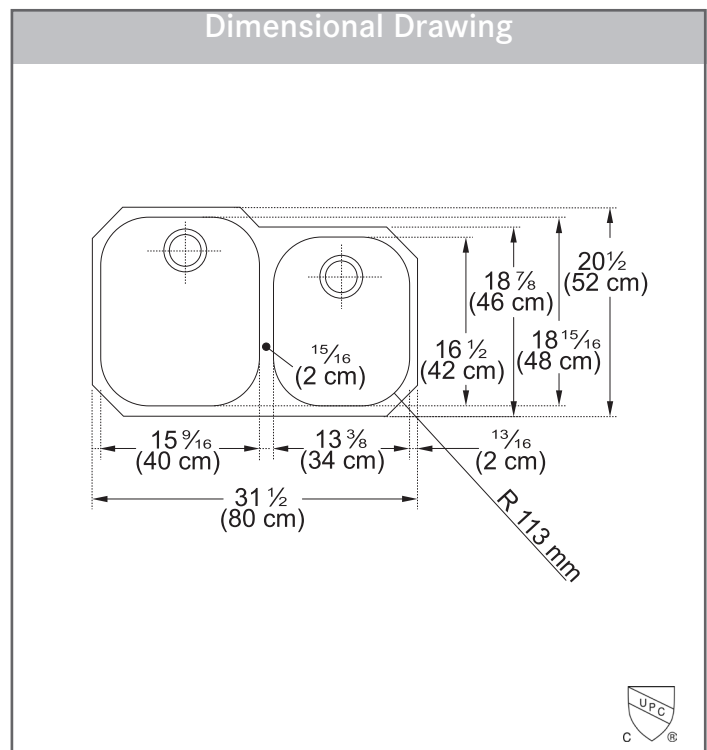

Dimensional Drawing