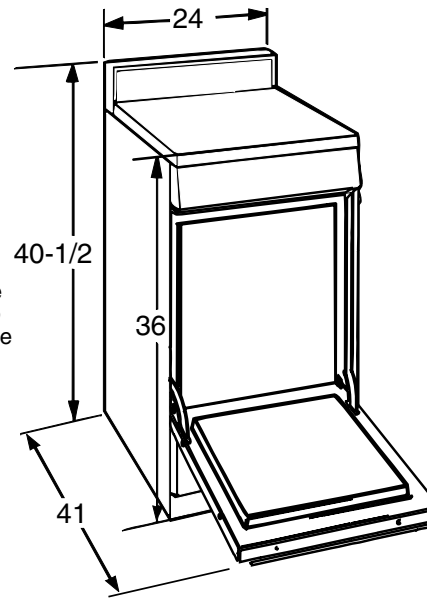

HOTPOINT®

RGA724EK – Hotpoint 24" Free-Standing Gas Range

Dimensions (in inches)

Installation Information (in inches)

NOTE: Recommended gas hook-up locations behind range. Gas fittings and shut-off cock should NOT protrude more than 2" from the wall to allow the range to fit against the wall.

Electrical Rating: 120V, 60Hz, 5A

Installation Information: Before installing, consult installation instructions packed with product for current dimensional data.

Note: LP conversion kit is required for this model.