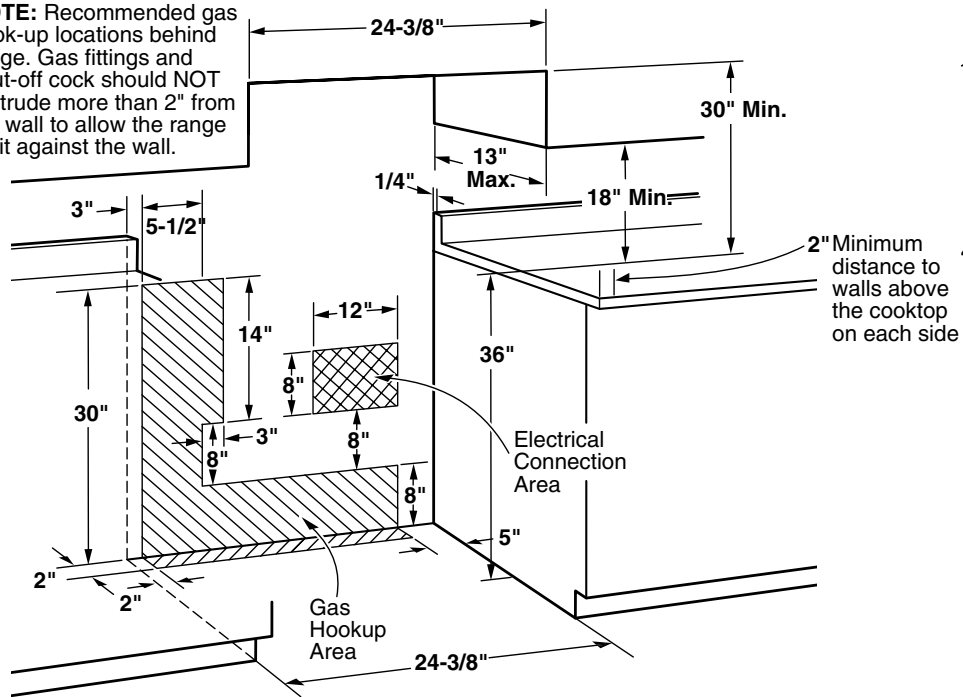

HOTPOINT®

RGA724EK – Hotpoint 24" Free-Standing Gas Range

Dimensions (in inches)

Installation Information (in inches)

NOTE: Recommended gas hook-up locations behind range. Gas fittings and shut-off cock should NOT protrude more than 2" from the wall to allow the range to fit against the wall.

Electrical Rating: 120V, 60Hz, 5A

Installation Information: Before installing, consult installation instructions packed with product for current dimensional data.

Note: LP conversion kit is required for this model.

- Electronic Pilotless Ignition - Provides reliable burner ignition operation, eliminating the need for a standing pilot
- All Purpose Burners - Deliver a wide range of heat output ideal for most cooking requirements
- Porcelain Oven Door - Offers a scratch-resistant porcelain coating for easy cleaning
- Lift-Up Cooktop - Cooktop lifts up for easy access to porcelain-enameled subtop
- Continuous Grates - Provide a flat, sturdy surface allowing easy movement of pans between burners
- Two Oven Racks - Feature a durable construction to help accommodate any size or type of cookware
- Four Embossed Rack Positions - Increase cooking flexibility and maximize oven capacity
- Broiler Drawer - Supplies a concentrated heat for crisping and browning
- Broiler Pan With Grid - Convenient broiler pan can be used when broiling for crisping and browning
- Model RGA724EKWH – White