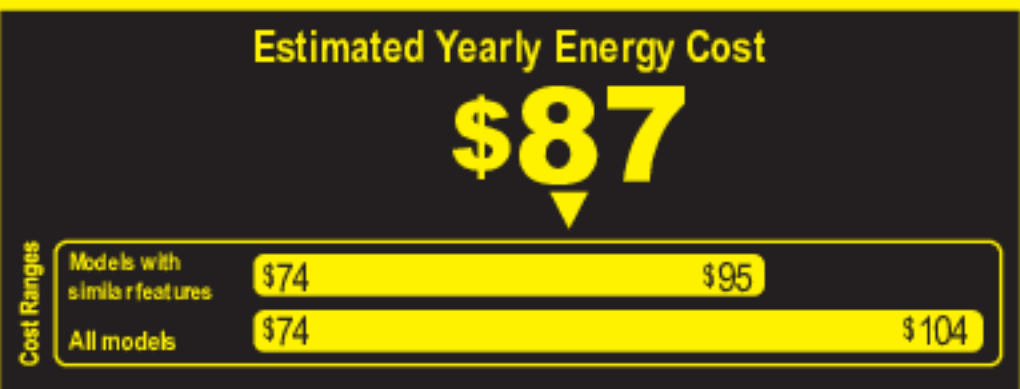

U.S. Government

Federal law prohibits removal of this label before consumer purchase.

ENERGYGUIDE

Refrigerator-Freezer

- Automatic Defrost
- Bottom-Mounted Freezer
- Through-the-Door Ice Service

Samsung
 Model RF28R6221**
 Capacity: 28.0 Cubic Feet

Compare ONLY to other labels with yellow numbers.
 Labels with yellow numbers are based on the same test procedures.

725 kWh
 Estimated Yearly Electricity Use

- Your cost will depend on your utility rates and use.
- Both cost ranges based on models of similar size capacity.
- Models with similar features have automatic defrost, bottom-mounted freezer, and through-the-door ice.
- Estimated energy cost based on a national average electricity cost of 12 cents per kWh.