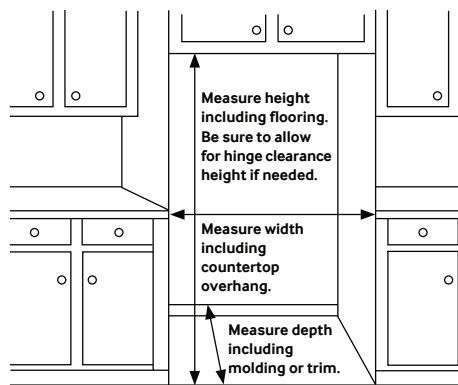

SAMSUNG

25 cu. ft. French Door Refrigerator with External Water and Ice Dispenser

Installation Specifications

1. Measure the height, width and depth of the opening, making sure to include baseboards, molding tile, countertop overhang, etc. Check to be sure there is enough room to open the door (consider walls, islands or other obstacles when measuring).
2. Refer to illustration below to determine dimensions.
3. Allow 2.5" of clearance on hinge side of refrigerator when installing next to a wall where handle may make contact.
4. Allow 1" minimum clearance at rear for proper air circulation and water/electrical connections. Allow a 3/8" minimum clearance at sides and top for ease of installation.
5. Ensure each door and entryway in the home is wide enough for the refrigerator to be moved through easily.

For optimal usage and to be able to open refrigerator doors completely, do not install next to a wall.

Please note: The following dimension and cutout information is for planning purposes only. For complete installation details, consult manual packed with product, or download manual online at samsung.com.

*Compressor, evaporator, condenser, drier and connecting tubing.

Product Dimensions & Weight

Dimensions (WxHxD with hinges, handles and doors):
35³/₄" x 70" x 35⁵/₈"

Dimensions (WxHxD without hinges and door):
35³/₄" x 68⁵/₈" x 29¹/₄"

Dimensions (WxHxD with hinge and door, no handle):
35³/₄" x 70" x 33¹/₄"

Weight: 307.5 lbs.

Shipping Dimensions & Weight (WxHxD)

Dimensions: 38⁵/₈" x 75³/₄" x 36¹/₄"

Weight: 334.0 lbs.

Color	Model #	UPC Code
Stainless Steel	RF263BEAESR	036725590045
Fingerprint Resistant Black Stainless Steel	RF263BEAESG	887276117782
White	RF263BEAEWW	036725590076