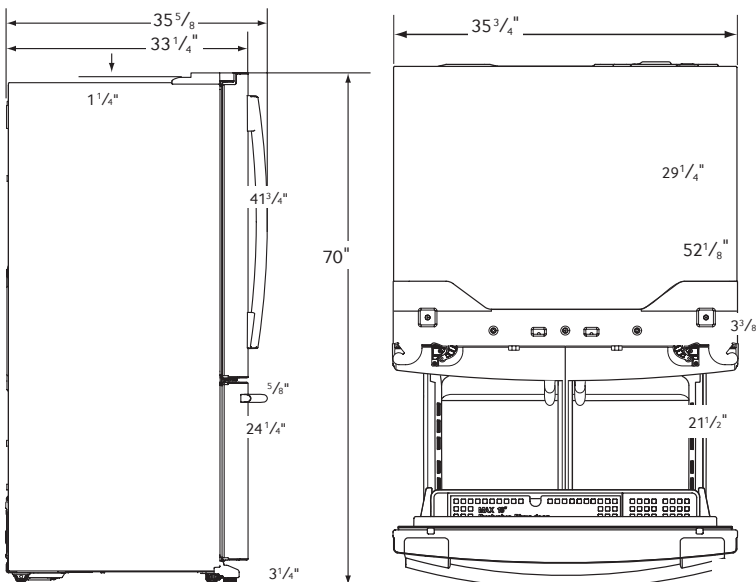

Dimensions

Total Capacity: 24.6 cu. ft.

Refrigerator: 16.6 cu. ft.

- Tall and Wide External Filtered Water and Ice Dispenser
- Ice Master Ice Maker
- CoolSelect Pantry™ with Temperature Control
- 2 Humidity-Controlled Crispers
- 5 Tempered Glass Spill-Proof Shelves
  - 2 Slide-Out
  - 1 Slide-In
  - 1 Extending Half Shelf
  - 1 Full Width
- 6 Clear Door Bins
  - Right Door: 3 Gallon Bins
  - Left Door: 3 Door Bins
- High-Efficiency LED Lighting

Freezer: 8.0 cu. ft.

- EZ-Open Handle™
- 1 Large Opaque Bin with 2 Dividers
- Auto Pull-Out Upper Drawer
- High-Efficiency LED Lighting

Warranty

One (1) Year Parts and Labor on Refrigerator
Five (5) Years Parts and Labor on Sealed Refrigeration System Only*
Ten (10) Years Parts and Five (5) Years Labor on Digital Inverter Compressor

*Compressor, evaporator, condenser, drier and connecting tubing.

Product Dimensions & Weight

Dimensions (WxHxD with hinges, handles and doors):
35³/₄" x 70" x 35⁵/₈"

Dimensions (WxHxD without hinges and door):
35³/₄" x 68⁵/₈" x 29¹/₄"

Dimensions (WxHxD with hinge and door, no handle):
35³/₄" x 70" x 33¹/₄"

Weight: 307.5 lbs.

Shipping Dimensions & Weight (WxHxD)

Dimensions: 38⁵/₈" x 75³/₄" x 36¹/₄"

Weight: 334.0 lbs.

Color	Model #	UPC Code
Stainless Steel	RF263BEAESR	036725590045
Fingerprint Resistant Black Stainless Steel	RF263BEAESG	887276117782
White	RF263BEAEWW	036725590076