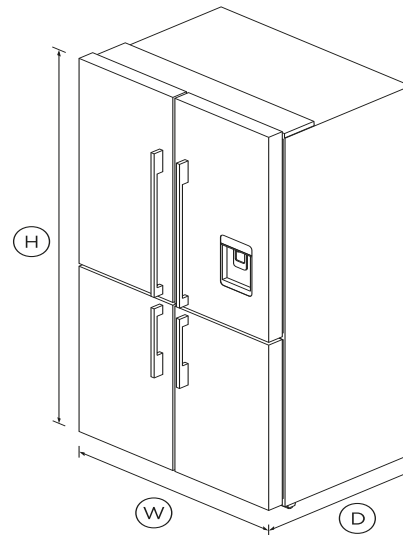

# Freestanding Quad Door Refrigerator Freezer, 36", 18.9 cu ft, Ice & Water

Series 7 | Contemporary

Stainless Steel | French hinge

With brilliant LED lighting and three independent compartments including a Variable Temperature Zone, for truly flexible storage.

- Spacious bottom freezer with full extension drawer gives easy access to frozen goods

## DIMENSIONS

Height	70 1/2"
Width	35 5/8"
Depth	27 1/16"