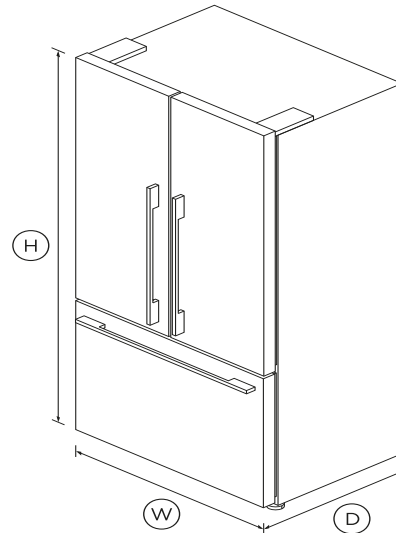

# Freestanding French Door Refrigerator Freezer, 36", 20.1 cu ft, Ice

Series 7 | Contemporary

Stainless Steel | French hinge

Designed for those who need plenty of flexible space for their food storage, with a stylish, flush-fit stainless steel finish.

## DIMENSIONS

Height	70 15/32"
Width	35 7/16"
Depth	27 3/8"