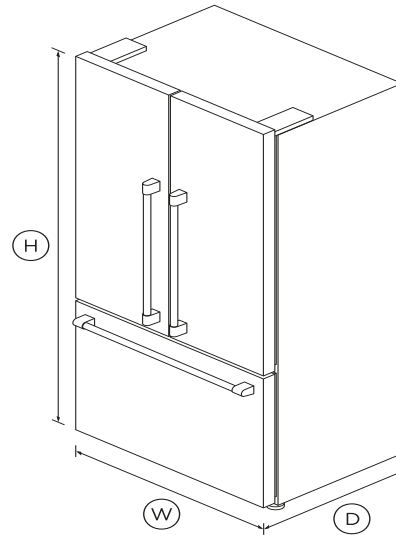

Freestanding French Door Refrigerator Freezer, 36", 20.1 cu ft, Ice

Series 7 | Professional

Stainless Steel | French hinge

Styled like a refrigerator found in a professional kitchen, with serious storage capacity and stylish stainless steel finish.

DIMENSIONS

Height	70 15/32"
Width	35 7/16"
Depth	27 3/8"

FEATURES & BENEFITS

ActiveSmart™ Foodcare

ActiveSmart™ Foodcare learns how you live. It's technology which understands how you use your refrigerator and adjusts temperature, airflow and humidity inside to help keep food fresher for longer.