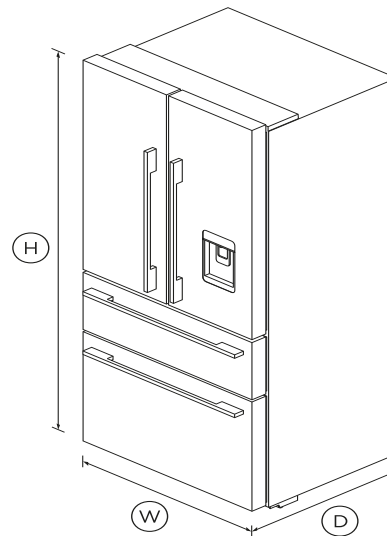

Freestanding French Door Refrigerator Freezer, 32", 16.9 cu ft, Ice & Water

Series 7 | Contemporary

Stainless Steel | French hinge

Designed for those who need plenty of flexible space. Flush fit with a stylish stainless steel finish for a seamless look.

- With SmartTouch control panel for ease of use

DIMENSIONS

Height	70 1/2"
Width	31 1/8"
Depth	27 1/16"

FEATURES & BENEFITS

ActiveSmart™ Foodcare

ActiveSmart™ Foodcare learns how you live. It is technology which understands how you use your fridge and adjusts temperature, airflow and humidity inside to help keep food fresher for longer.

Easy slide drawers

With two independent freezer drawers and adjustable internal shelving and storage options, this fridge can be configured to suit your constantly changing needs.

Ultra slim water dispenser

The slimline water dispenser is easy to use. The angled water delivery means that almost any size or shape of vessel can be filled, while taking up no storage space in the door.

Ice maker

The internal ice maker delivers fresh ice to a dedicated freezer bin. Simply turn it off to free up freezer space or during busy times boost ice production by up to 30%.