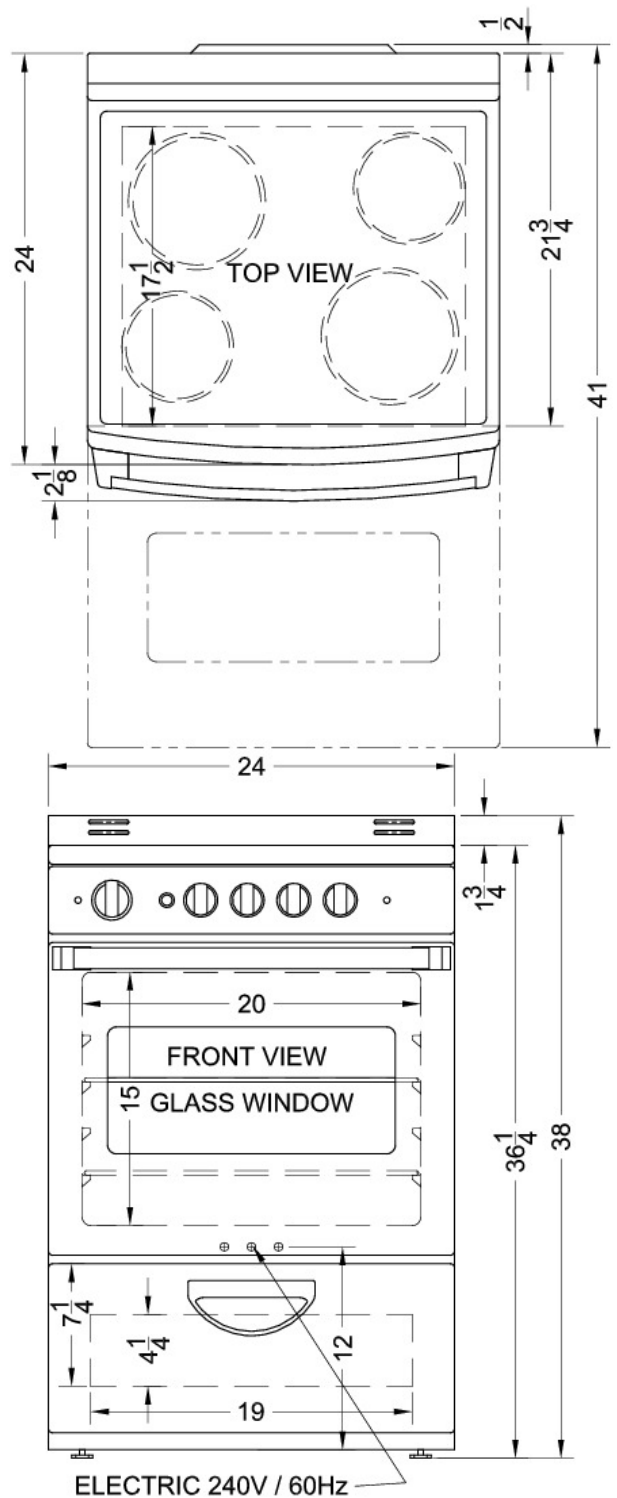

REX242WRT

38.0" x 24.0" x 24.0" (H x W x D)

24" wide smoothtop electric range in white, with low 'slide-in' backguard and storage drawer

Highlights:

Smooth ceramic glass cooking surface ensures easy cleanup and safer cooking

24" fit is ideal for smaller homes

Lower storage drawer lets you maximize your kitchen space

Large oven window with light makes it easy to monitor your cooking without opening the door

24" width	Perfectly sized for apartments and smaller home kitchens
Smooth ceramic glass top	Smooth cooking surface ensures improved safety and easy cleaning
Backsplash	High backing prevents stovetop contents from splashing up or boiling over and staining walls
Oven window with light	Easier monitoring of your cooking with an oven window and on/off light
Digital clock and timer	Deluxe backguard includes clock and timer function for added convenience
Storage drawer	Save even more space by storing your pots and pans in this pull-out compartment
Waist-high broiler	Broiler is located inside the oven, making it easier to use
Upfront controls	Control panel is conveniently located to prevent users from reaching over hot cooktop surface for adjustments
Four cooking zones	Surface features two 8" and two 6" elements to accommodate a range of sizes and cooking needs
Color matched knobs & handle	White-on-white design for an attractive look ideal for any kitchen

REX242WRT Specifications:

Height	38.0"
Width	24.0"
Depth	24.0"
Capacity	3.0 cu.ft.
Ext Depth with Handle	26.13"
Shipping Weight	150.0 lbs.
Weight	135.0 lbs.
US Electrical Safety	UL
Oven Rack Quantity	2
Depth with door at 90°	41.0"
Number of Burners	4
Burner Temperature Control	Dial
Burner Type	Glasstop
Oven Door Window	true
Oven Interior Depth	17.5"
Oven Temperature Control	Dial
Oven Interior Height	15.0"
Oven Interior Width	20.0"
Interior Oven Light	true
Oven Cleaning Type	Manual
Cooktop Surface	Glass
Parts/Labor Warranty	1 Year