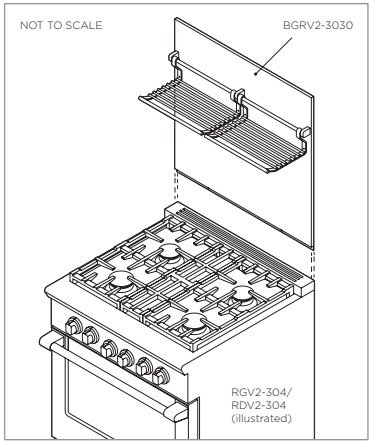

## DATA SHEET 30" Professional Range Backguard

PLAN VIEW

PROFILE VIEW

FRONT VIEW

Model no:  
**BGRV2-3030**  
(refer page 2 for metric measurements)

Product Dimensions	in
Ⓐ Height of backguard above vent trim on range	28 3/8"
Ⓑ Overall height of backguard	29 1/8"
Ⓒ Overall width of backguard	29 7/8"
Ⓓ Overall depth of backguard and racks	9 5/16"
Ⓔ Depth of backguard	1/2"
Ⓕ Depth of racks	8 13/16"
Ⓖ Width of racks	28"
Ⓗ Distance from top of backguard to bottom of racks	10 15/16"
Ⓘ Distance from bottom of backguard to bottom of racks	17 3/8"
Ⓚ Distance from top of backguard to top of brackets	5 7/8"
Ⓛ Height of backguard below vent trim on range	13/16"
Ⓜ Depth of backguard below vent trim on range	1/16"