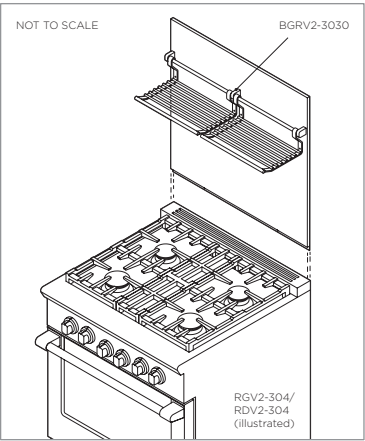

## DATA SHEET 30" Professional Range Backguard

PLAN VIEW

PROFILE VIEW

FRONT VIEW

Model no:  
**BGRV2-3030**  
(refer page 2 for metric measurements)

Product Dimensions	in
Ⓐ Height of backguard above vent trim on range	28 3/8"
Ⓑ Overall height of backguard	29 1/8"
Ⓒ Overall width of backguard	29 7/8"
Ⓓ Overall depth of backguard and racks	9 5/16"
Ⓔ Depth of backguard	1/2"
Ⓕ Depth of racks	8 13/16"
Ⓖ Width of racks	28"
Ⓗ Distance from top of backguard to bottom of racks	10 15/16"
Ⓘ Distance from bottom of backguard to bottom of racks	17 3/8"
Ⓚ Distance from top of backguard to top of brackets	5 7/8"
Ⓛ Height of backguard below vent trim on range	13/16"
Ⓜ Depth of backguard below vent trim on range	1/16"

INDICATES PRODUCT DATUM

DATE: 24.04.2018

IMPORTANT: Throughout this guide, dimensions may vary by ±2mm (1/16"). Read the installation guide for detailed information on installing the product. For full installation instructions and specifications visit [fisherpaykel.com](http://fisherpaykel.com)

## DATA SHEET 30" Professional Range Backguard

PLAN VIEW

PROFILE VIEW

FRONT VIEW

Model no:  
**BGRV2-3030**  
(refer page 1 for imperial measurements)

Product Dimensions	mm
① Height of backguard above vent trim on range	720
② Overall height of backguard	740
③ Overall width of backguard	759
④ Overall depth of backguard and racks	237
⑤ Depth of backguard	13
⑥ Depth of racks	224
⑦ Width of racks	711
⑧ Distance from top of backguard to bottom of racks	278
⑨ Distance from bottom of backguard to bottom of racks	442
⑩ Distance from top of backguard to top of brackets	149
⑪ Height of backguard below vent trim on range	20
⑫ Depth of backguard below vent trim on range	1