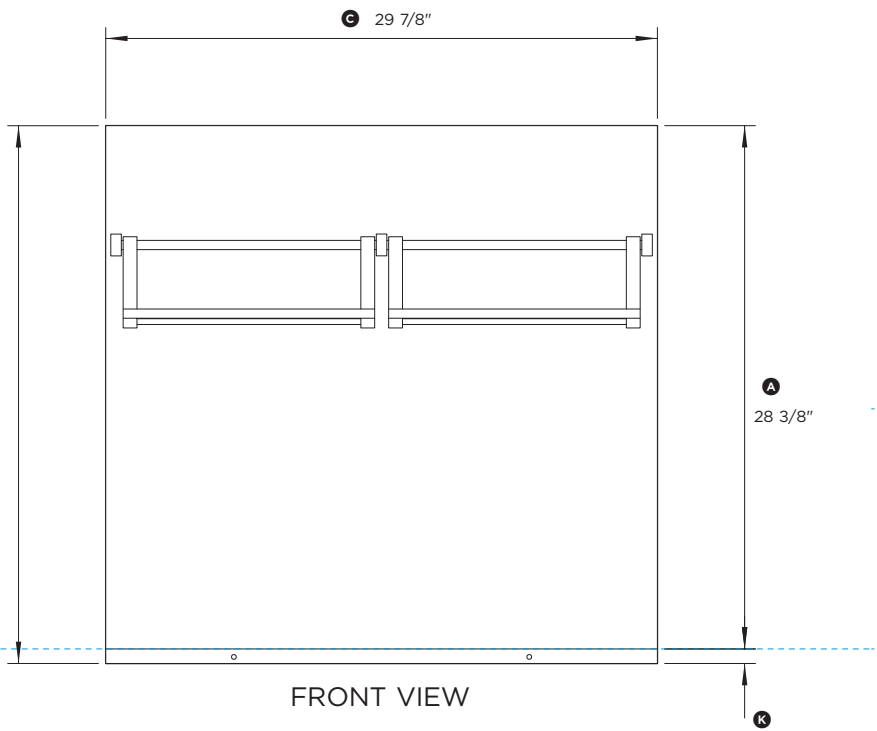

## DATA SHEET 30" Professional Range Backguard

PLAN VIEW

PROFILE VIEW

FRONT VIEW

Model no:  
**BGRV2-3030**  
(refer page 2 for metric measurements)

Product Dimensions	in
Ⓐ Height of backguard above vent trim on range	28 3/8"
Ⓑ Overall height of backguard	29 1/8"
Ⓒ Overall width of backguard	29 7/8"
Ⓓ Overall depth of backguard and racks	9 5/16"
Ⓔ Depth of backguard	1/2"
Ⓕ Depth of racks	8 13/16"
Ⓖ Width of racks	28"
Ⓗ Distance from top of backguard to bottom of racks	10 15/16"
Ⓘ Distance from bottom of backguard to bottom of racks	17 3/8"
Ⓚ Distance from top of backguard to top of brackets	5 7/8"
Ⓛ Height of backguard below vent trim on range	13/16"
Ⓜ Depth of backguard below vent trim on range	1/16"

INDICATES PRODUCT DATUM

DATE: 24.04.2018

IMPORTANT: Throughout this guide, dimensions may vary by ±2mm (1/16"). Read the installation guide for detailed information on installing the product. For full installation instructions and specifications visit [fisherpaykel.com](http://fisherpaykel.com)

## DATA SHEET 30" Professional Range Backguard

PLAN VIEW

PROFILE VIEW

FRONT VIEW

Model no:  
**BGRV2-3030**  
(refer page 1 for imperial measurements)

Product Dimensions	mm
① Height of backguard above vent trim on range	720
② Overall height of backguard	740
③ Overall width of backguard	759
④ Overall depth of backguard and racks	237
⑤ Depth of backguard	13
⑥ Depth of racks	224
⑦ Width of racks	711
⑧ Distance from top of backguard to bottom of racks	278
⑨ Distance from bottom of backguard to bottom of racks	442
⑩ Distance from top of backguard to top of brackets	149
⑪ Height of backguard below vent trim on range	20
⑫ Depth of backguard below vent trim on range	1

INDICATES PRODUCT DATUM

DATE: **24.04.2018**  
IMPORTANT: Throughout this guide, dimensions may vary by ±2mm (1/16"). Read the installation guide for detailed information on installing the product. For full installation instructions and specifications visit [fisherpaykel.com](http://fisherpaykel.com)