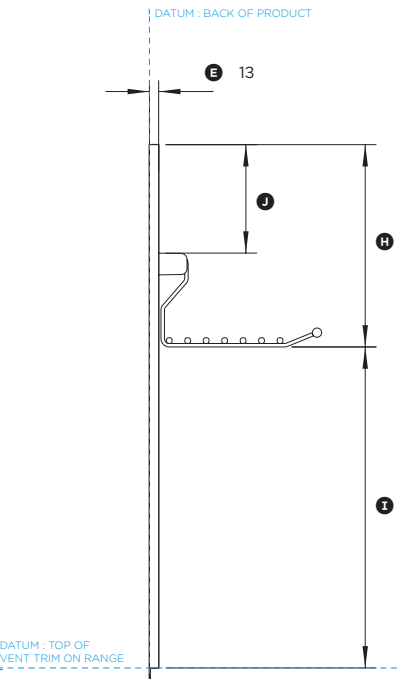

## DATA SHEET 30" Professional Range Backguard

PLAN VIEW

PROFILE VIEW

FRONT VIEW

Model no:  
**BGRV2-3030**  
(refer page 2 for metric measurements)

Product Dimensions	in
Ⓐ Height of backguard above vent trim on range	28 3/8"
Ⓑ Overall height of backguard	29 1/8"
Ⓒ Overall width of backguard	29 7/8"
Ⓓ Overall depth of backguard and racks	9 5/16"
Ⓔ Depth of backguard	1/2"
Ⓕ Depth of racks	8 13/16"
Ⓖ Width of racks	28"
Ⓗ Distance from top of backguard to bottom of racks	10 15/16"
Ⓘ Distance from bottom of backguard to bottom of racks	17 3/8"
Ⓚ Distance from top of backguard to top of brackets	5 7/8"
Ⓛ Height of backguard below vent trim on range	13/16"
Ⓜ Depth of backguard below vent trim on range	1/16"

INDICATES PRODUCT DATUM

DATE: 24.04.2018

IMPORTANT: Throughout this guide, dimensions may vary by ±2mm (1/16"). Read the installation guide for detailed information on installing the product. For full installation instructions and specifications visit [fisherpaykel.com](http://fisherpaykel.com)

## DATA SHEET 30" Professional Range Backguard

PLAN VIEW

PROFILE VIEW

FRONT VIEW

Model no:  
**BGRV2-3030**  
(refer page 1 for imperial measurements)

Product Dimensions	mm
① Height of backguard above vent trim on range	720
② Overall height of backguard	740
③ Overall width of backguard	759
④ Overall depth of backguard and racks	237
⑤ Depth of backguard	13
⑥ Depth of racks	224
⑦ Width of racks	711
⑧ Distance from top of backguard to bottom of racks	278
⑨ Distance from bottom of backguard to bottom of racks	442
⑩ Distance from top of backguard to top of brackets	149
⑪ Height of backguard below vent trim on range	20
⑫ Depth of backguard below vent trim on range	1

INDICATES PRODUCT DATUM

DATE: **24.04.2018**  
IMPORTANT: Throughout this guide, dimensions may vary by ±2mm (1/16"). Read the installation guide for detailed information on installing the product. For full installation instructions and specifications visit [fisherpaykel.com](http://fisherpaykel.com)