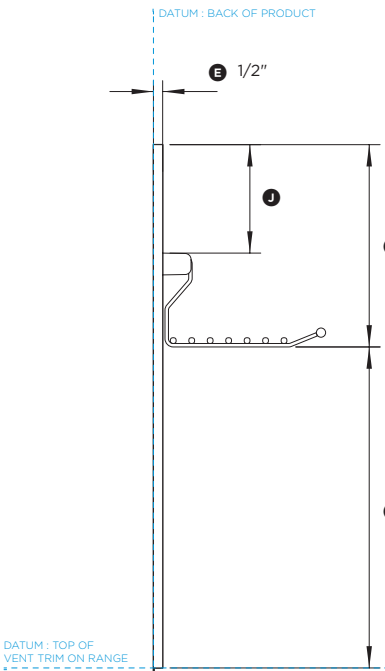

## DATA SHEET 30" Professional Range Backguard

PLAN VIEW

PROFILE VIEW

FRONT VIEW

Model no:  
**BGRV2-3030**  
(refer page 2 for metric measurements)

Product Dimensions	in
Ⓐ Height of backguard above vent trim on range	28 3/8"
Ⓑ Overall height of backguard	29 1/8"
Ⓒ Overall width of backguard	29 7/8"
Ⓓ Overall depth of backguard and racks	9 5/16"
Ⓔ Depth of backguard	1/2"
Ⓕ Depth of racks	8 13/16"
Ⓖ Width of racks	28"
Ⓗ Distance from top of backguard to bottom of racks	10 15/16"
Ⓘ Distance from bottom of backguard to bottom of racks	17 3/8"
Ⓚ Distance from top of backguard to top of brackets	5 7/8"
Ⓛ Height of backguard below vent trim on range	13/16"
Ⓜ Depth of backguard below vent trim on range	1/16"

INDICATES PRODUCT DATUM

DATE: 24.04.2018

IMPORTANT: Throughout this guide, dimensions may vary by ±2mm (1/16"). Read the installation guide for detailed information on installing the product. For full installation instructions and specifications visit [fisherpaykel.com](http://fisherpaykel.com)

## DATA SHEET 30" Professional Range Backguard

PLAN VIEW

PROFILE VIEW

FRONT VIEW

Model no:  
**BGRV2-3030**  
(refer page 1 for imperial measurements)

Product Dimensions	mm
① Height of backguard above vent trim on range	720
② Overall height of backguard	740
③ Overall width of backguard	759
④ Overall depth of backguard and racks	237
⑤ Depth of backguard	13
⑥ Depth of racks	224
⑦ Width of racks	711
⑧ Distance from top of backguard to bottom of racks	278
⑨ Distance from bottom of backguard to bottom of racks	442
⑩ Distance from top of backguard to top of brackets	149
⑪ Height of backguard below vent trim on range	20
⑫ Depth of backguard below vent trim on range	1

INDICATES PRODUCT DATUM

DATE: **24.04.2018**  
IMPORTANT: Throughout this guide, dimensions may vary by ±2mm (1/16"). Read the installation guide for detailed information on installing the product. For full installation instructions and specifications visit [fisherpaykel.com](http://fisherpaykel.com)