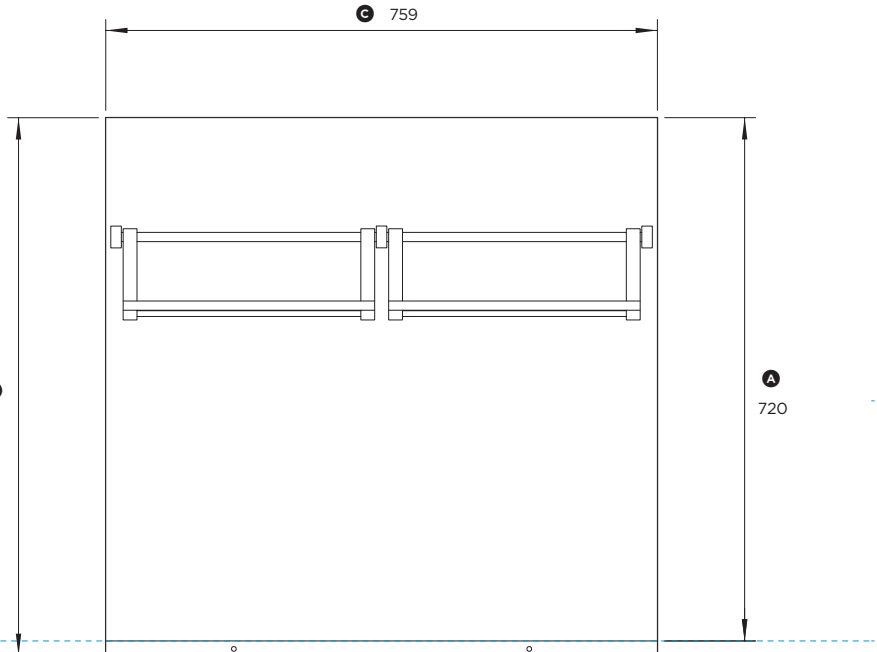

## DATA SHEET 30" Professional Range Backguard

PLAN VIEW

PROFILE VIEW

FRONT VIEW

Model no:  
**BGRV2-3030**  
(refer page 2 for metric measurements)

Product Dimensions	in
Ⓐ Height of backguard above vent trim on range	28 3/8"
Ⓑ Overall height of backguard	29 1/8"
Ⓒ Overall width of backguard	29 7/8"
Ⓓ Overall depth of backguard and racks	9 5/16"
Ⓔ Depth of backguard	1/2"
Ⓕ Depth of racks	8 13/16"
Ⓖ Width of racks	28"
Ⓗ Distance from top of backguard to bottom of racks	10 15/16"
Ⓘ Distance from bottom of backguard to bottom of racks	17 3/8"
Ⓚ Distance from top of backguard to top of brackets	5 7/8"
Ⓛ Height of backguard below vent trim on range	13/16"
Ⓜ Depth of backguard below vent trim on range	1/16"

INDICATES PRODUCT DATUM

DATE: 24.04.2018

IMPORTANT: Throughout this guide, dimensions may vary by ±2mm (1/16"). Read the installation guide for detailed information on installing the product. For full installation instructions and specifications visit [fisherpaykel.com](http://fisherpaykel.com)

## DATA SHEET 30" Professional Range Backguard

PLAN VIEW

PROFILE VIEW

FRONT VIEW

Model no:  
**BGRV2-3030**  
(refer page 1 for imperial measurements)

Product Dimensions	mm
① Height of backguard above vent trim on range	720
② Overall height of backguard	740
③ Overall width of backguard	759
④ Overall depth of backguard and racks	237
⑤ Depth of backguard	13
⑥ Depth of racks	224
⑦ Width of racks	711
⑧ Distance from top of backguard to bottom of racks	278
⑨ Distance from bottom of backguard to bottom of racks	442
⑩ Distance from top of backguard to top of brackets	149
⑪ Height of backguard below vent trim on range	20
⑫ Depth of backguard below vent trim on range	1

INDICATES PRODUCT DATUM

DATE: **24.04.2018**  
IMPORTANT: Throughout this guide, dimensions may vary by ±2mm (1/16"). Read the installation guide for detailed information on installing the product. For full installation instructions and specifications visit [fisherpaykel.com](http://fisherpaykel.com)