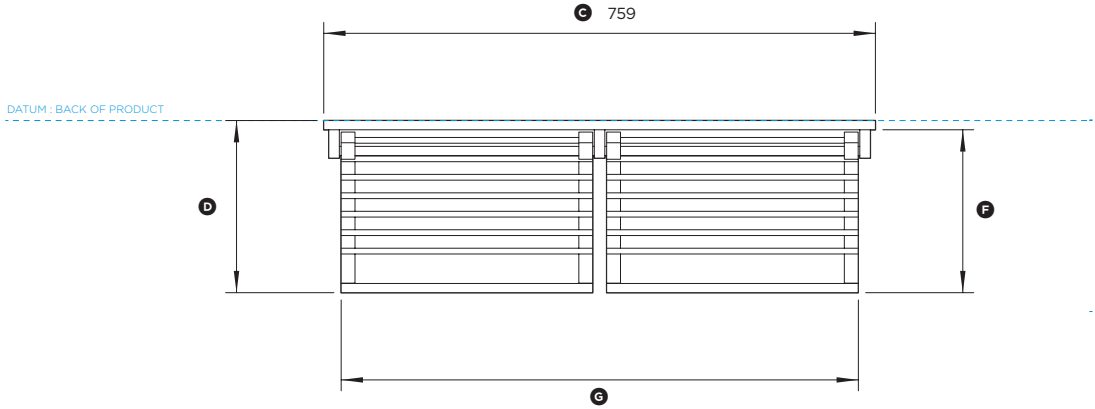

## DATA SHEET 30" Professional Range Backguard

PLAN VIEW

PROFILE VIEW

FRONT VIEW

Model no:  
**BGRV2-3030**  
(refer page 2 for metric measurements)

Product Dimensions	in
Ⓐ Height of backguard above vent trim on range	28 3/8"
Ⓑ Overall height of backguard	29 1/8"
Ⓒ Overall width of backguard	29 7/8"
Ⓓ Overall depth of backguard and racks	9 5/16"
Ⓔ Depth of backguard	1/2"
Ⓕ Depth of racks	8 13/16"
Ⓖ Width of racks	28"
Ⓗ Distance from top of backguard to bottom of racks	10 15/16"
Ⓘ Distance from bottom of backguard to bottom of racks	17 3/8"
Ⓚ Distance from top of backguard to top of brackets	5 7/8"
Ⓛ Height of backguard below vent trim on range	13/16"
Ⓜ Depth of backguard below vent trim on range	1/16"

INDICATES PRODUCT DATUM

DATE: 24.04.2018

IMPORTANT: Throughout this guide, dimensions may vary by ±2mm (1/16"). Read the installation guide for detailed information on installing the product. For full installation instructions and specifications visit [fisherpaykel.com](http://fisherpaykel.com)

## DATA SHEET 30" Professional Range Backguard

PLAN VIEW

PROFILE VIEW

FRONT VIEW

Model no:  
**BGRV2-3030**  
(refer page 1 for imperial measurements)

Product Dimensions	mm
① Height of backguard above vent trim on range	720
② Overall height of backguard	740
③ Overall width of backguard	759
④ Overall depth of backguard and racks	237
⑤ Depth of backguard	13
⑥ Depth of racks	224
⑦ Width of racks	711
⑧ Distance from top of backguard to bottom of racks	278
⑨ Distance from bottom of backguard to bottom of racks	442
⑩ Distance from top of backguard to top of brackets	149
⑪ Height of backguard below vent trim on range	20
⑫ Depth of backguard below vent trim on range	1

INDICATES PRODUCT DATUM

DATE: **24.04.2018**  
IMPORTANT: Throughout this guide, dimensions may vary by ±2mm (1/16"). Read the installation guide for detailed information on installing the product. For full installation instructions and specifications visit [fisherpaykel.com](http://fisherpaykel.com)