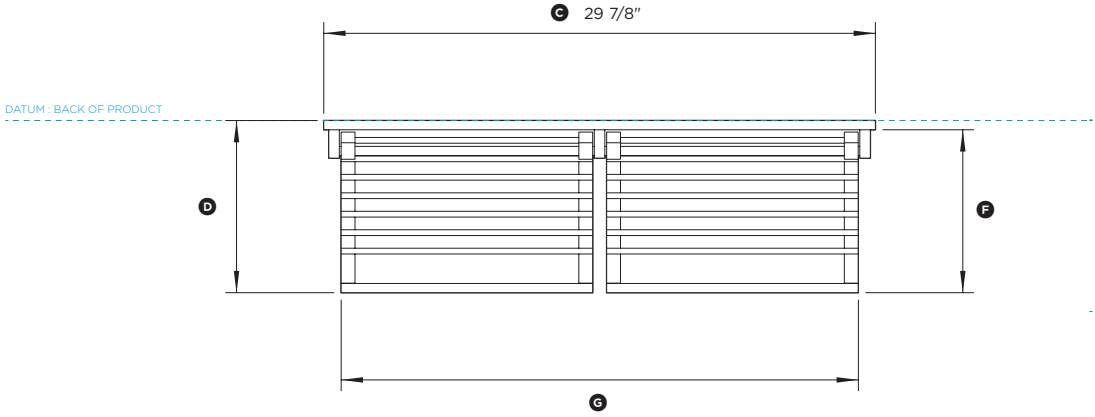

## DATA SHEET 30" Professional Range Backguard

PLAN VIEW

PROFILE VIEW

FRONT VIEW

Model no:  
**BGRV2-3030**  
(refer page 2 for metric measurements)

Product Dimensions	in
Ⓐ Height of backguard above vent trim on range	28 3/8"
Ⓑ Overall height of backguard	29 1/8"
Ⓒ Overall width of backguard	29 7/8"
Ⓓ Overall depth of backguard and racks	9 5/16"
Ⓔ Depth of backguard	1/2"
Ⓕ Depth of racks	8 13/16"
Ⓖ Width of racks	28"
Ⓗ Distance from top of backguard to bottom of racks	10 15/16"
Ⓘ Distance from bottom of backguard to bottom of racks	17 3/8"
Ⓚ Distance from top of backguard to top of brackets	5 7/8"
Ⓛ Height of backguard below vent trim on range	13/16"
Ⓜ Depth of backguard below vent trim on range	1/16"

INDICATES PRODUCT DATUM

DATE: 24.04.2018

IMPORTANT: Throughout this guide, dimensions may vary by ±2mm (1/16"). Read the installation guide for detailed information on installing the product. For full installation instructions and specifications visit [fisherpaykel.com](http://fisherpaykel.com)

## DATA SHEET 30" Professional Range Backguard

PLAN VIEW

PROFILE VIEW

FRONT VIEW

Model no:  
**BGRV2-3030**  
(refer page 1 for imperial measurements)

Product Dimensions	mm
① Height of backguard above vent trim on range	720
② Overall height of backguard	740
③ Overall width of backguard	759
④ Overall depth of backguard and racks	237
⑤ Depth of backguard	13
⑥ Depth of racks	224
⑦ Width of racks	711
⑧ Distance from top of backguard to bottom of racks	278
⑨ Distance from bottom of backguard to bottom of racks	442
⑩ Distance from top of backguard to top of brackets	149
⑪ Height of backguard below vent trim on range	20
⑫ Depth of backguard below vent trim on range	1

INDICATES PRODUCT DATUM

DATE: **24.04.2018**  
IMPORTANT: Throughout this guide, dimensions may vary by ±2mm (1/16"). Read the installation guide for detailed information on installing the product. For full installation instructions and specifications visit [fisherpaykel.com](http://fisherpaykel.com)