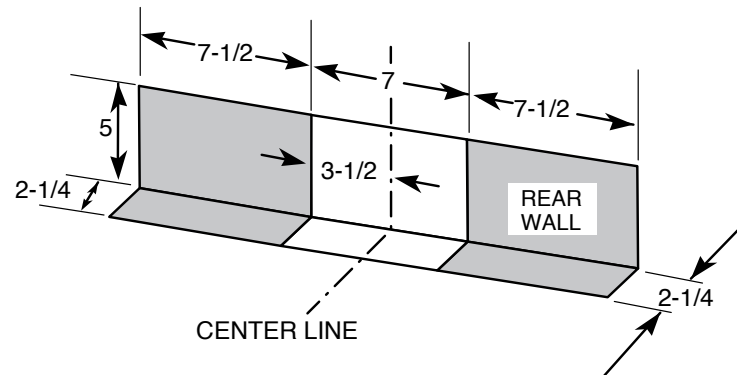

RB720DH

Hotpoint® 30" Free-Standing Electric Range

Dimensions and Installation Information (in inches)

Receptacle Locations

Locally approved flexible service cord or conduit must be used because terminals are not accessible after range installation. See shaded area in drawing for location of electrical outlet box. Recommended outlet locations allow range to be installed directly against wall.

Note: This appliance has been approved for 0" spacing to adjacent surfaces above the cooktop. However, a 6" minimum spacing to surfaces less than 15" above the cooktop and adjacent cabinet is recommended to reduce exposure to steam, grease splatter and heat.

Installation Information: Before installing, consult installation instructions for current dimensional data and additional requirements.

KW Rating	
240V	11.7
208V	8.8
Breaker Size	
240V	40 Amps†
208V	40 Amps†

†**Note:** Check local codes for required breaker size.

For answers to your Monogram® or GE® appliance questions, visit our website at geappliances.com or call GE Answer Center® service, 800.626.2000.