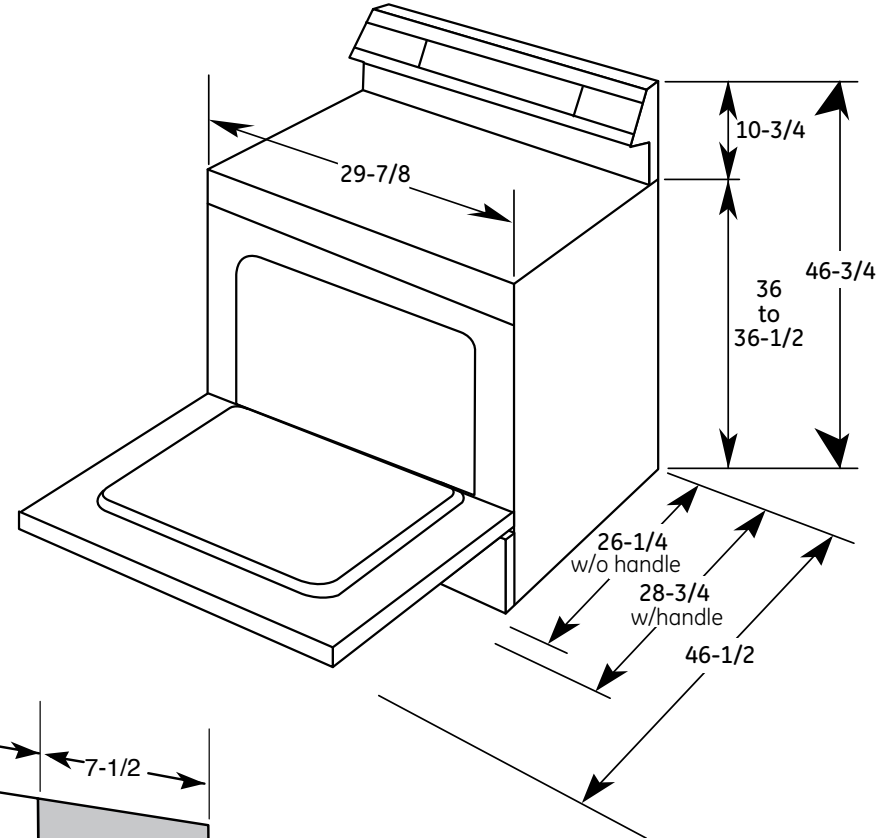

RB720DH

Hotpoint® 30" Free-Standing Electric Range

Dimensions and Installation Information (in inches)

Receptacle Locations

Locally approved flexible service cord or conduit must be used because terminals are not accessible after range installation. See shaded area in drawing for location of electrical outlet box. Recommended outlet locations allow range to be installed directly against wall.

Note: This appliance has been approved for 0" spacing to adjacent surfaces above the cooktop. However, a 6" minimum spacing to surfaces less than 15" above the cooktop and adjacent cabinet is recommended to reduce exposure to steam, grease splatter and heat.

Installation Information: Before installing, consult installation instructions for current dimensional data and additional requirements.

KW Rating	
240V	11.7
208V	8.8
Breaker Size	
240V	40 Amps†
208V	40 Amps†

†**Note:** Check local codes for required breaker size.

For answers to your Monogram® or GE® appliance questions, visit our website at geappliances.com or call GE Answer Center® service, 800.626.2000.