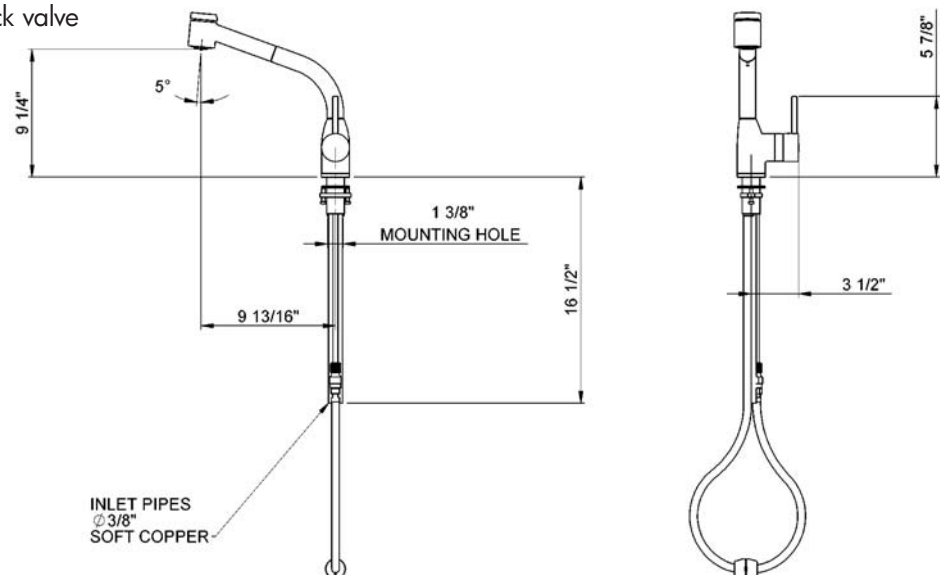

Modern Lux Side Lever Pull-Out Kitchen Faucet

ROHL Pullout Faucet

R7923

FEATURES

- Ceramic disc cartridge
- Anti-scald device
- Hard water resistant soft touch elastomer spray face
- Dissimilar ceramic discs for smooth operation and long life
- Stainless steel coil & long-lasting chlorine resistant inner liner
- 1 3/8" hole cutout
- 3/8" copper tube supplies, requires compression connections (not supplied)
- 2 1/4": max installation depth
- IAPMO compliant double check valve
- Bar version not available
- Polished Nickel not available

COLORS/FINISHES

- Polished Chrome
- Satin Nickel

WARRANTY

- Limited Lifetime

All current Pull-Out faucets are code compliant in California and Vermont. Consult your local ROHL showroom for additional information and specifications. For complete warranty details and a list of showrooms, go to www.rohlhome.com.