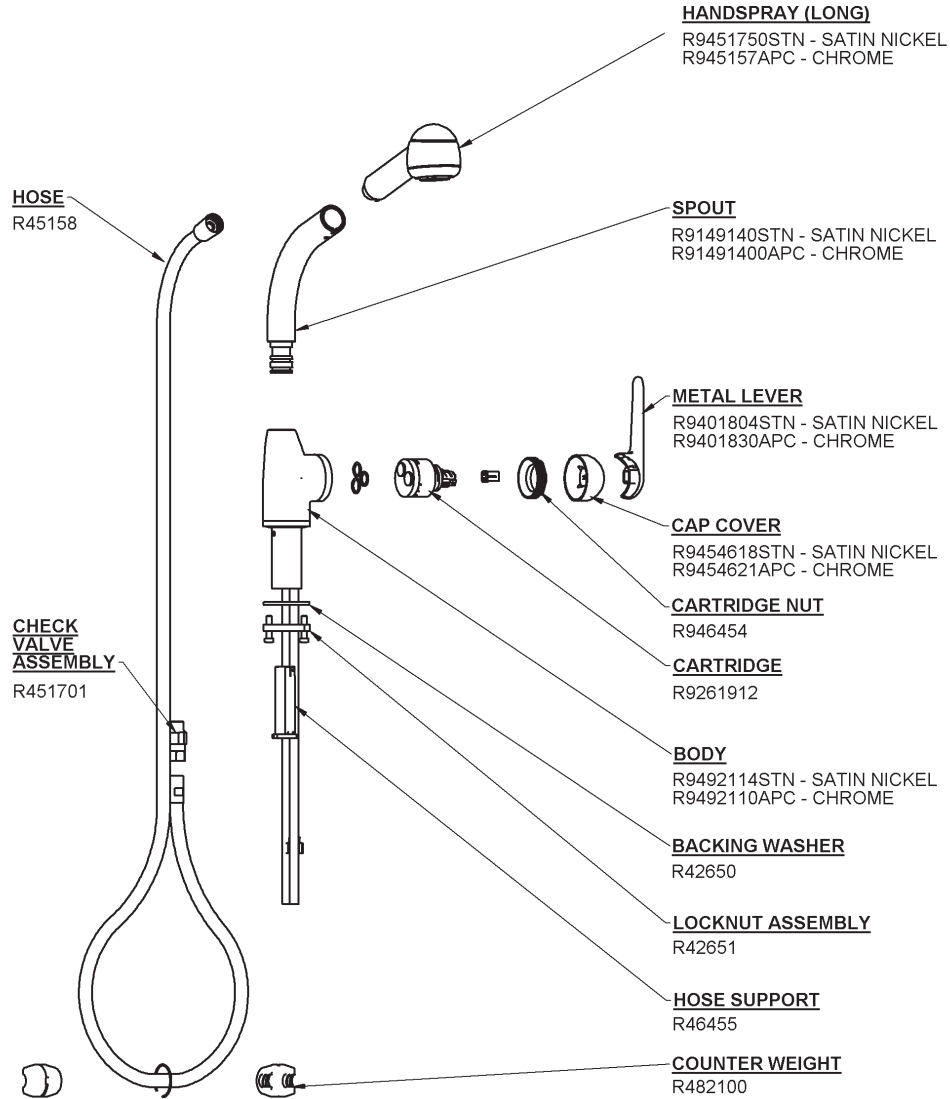

dé Lux Side Lever Pull-Out Kitchen Faucet

ROHL Pullout Faucet

R7913

FEATURES

- Ceramic disc cartridge
- Anti-scald device
- Hard water resistant soft touch elastomer spray face
- Dissimilar ceramic discs for smooth operation and long life
- Stainless steel coil & long-lasting chlorine resistant inner liner
- 1 3/8" cutout
- 3/8" copper tube supplies, requires compression connections (not supplied)
- 2 1/4" max. installation depth

COLORS/FINISHES

- Polished Chrome
- Satin Nickel

WARRANTY

- Limited Lifetime

R7913 Spare Parts

All current Pull-Out faucets are code compliant in California and Vermont. Consult your local ROHL showroom for additional information and specifications. For complete warranty details and a list of showrooms, go to www.rohlhome.com.