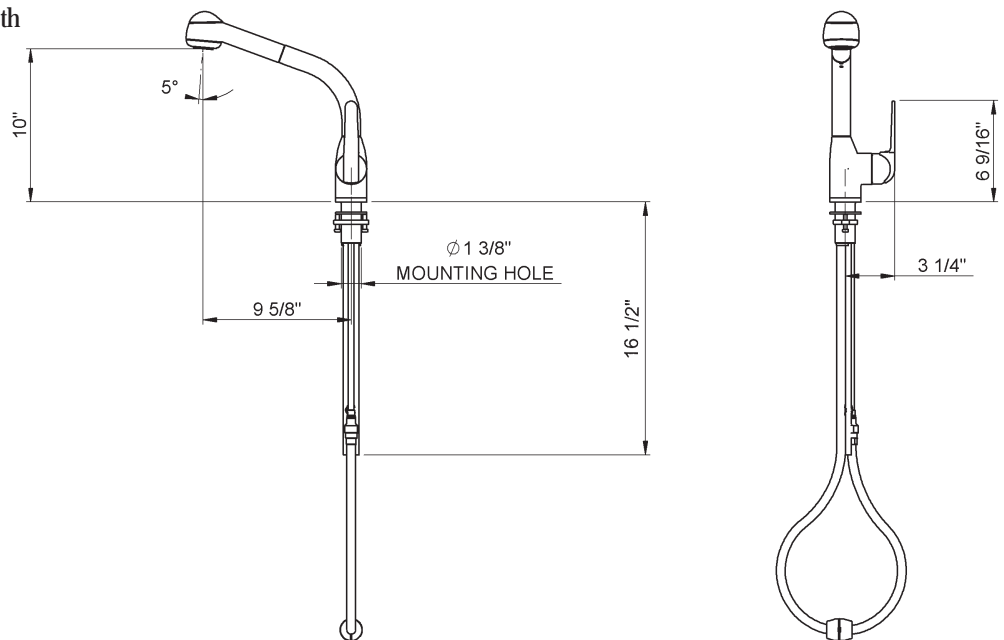

dé Lux Side Lever Pull-Out Kitchen Faucet

ROHL Pullout Faucet

R7913

FEATURES

- Ceramic disc cartridge
- Anti-scald device
- Hard water resistant soft touch elastomer spray face
- Dissimilar ceramic discs for smooth operation and long life
- Stainless steel coil & long-lasting chlorine resistant inner liner
- 1 3/8" cutout
- 3/8" copper tube supplies, requires compression connections (not supplied)
- 2 1/4" max. installation depth

COLORS/FINISHES

- Polished Chrome
- Satin Nickel

WARRANTY

- Limited Lifetime

R7913 Spare Parts

All current Pull-Out faucets are code compliant in California and Vermont. Consult your local ROHL showroom for additional information and specifications. For complete warranty details and a list of showrooms, go to www.rohlhome.com.