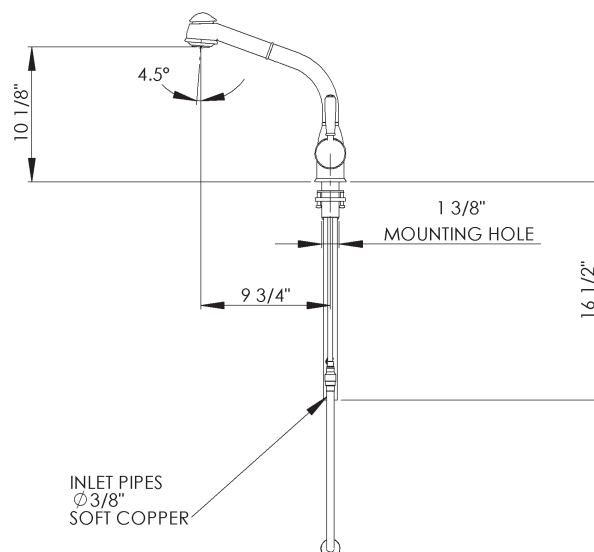

Country Side Lever Pull-Out Faucet with Metal Lever

ROHL Pullout Faucets

R7903LM (Metal Lever)

R7903LP (Porcelain Lever)

FEATURES

- Ceramic disc cartridge
- Anti-scald device
- Hard water resistant soft touch elastomer spray face
- Dissimilar ceramic discs for smooth operation and long life
- Stainless steel coil & long-lasting chlorine resistant inner liner
- 1 3/8" cutout
- 3/8" copper tube supplies, requires compression connections (not supplied)
- 2 1/4" max. installation depth

COLORS/FINISHES

- Polished Chrome
- Polished Nickel
- Satin Nickel
- Tuscan Brass
- Inca Brass

WARRANTY

- Limited Lifetime*
- *No warranty on Tuscan Brass Finish (TCB)

All current Pull-Out faucets are code compliant in California and Vermont. Consult your local ROHL showroom for additional information and specifications. For complete warranty details and a list of showrooms, go to www.rohlhome.com.