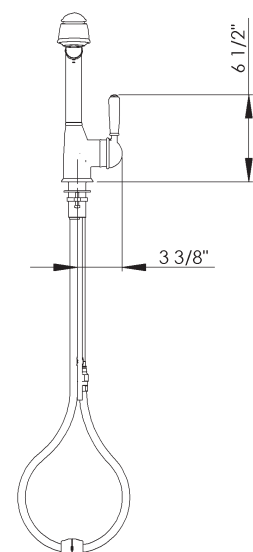

Country Side Lever Pull-Out Faucet with Metal Lever

ROHL Pullout Faucets

R7903LM (Metal Lever)

R7903LP (Porcelain Lever)

FEATURES

- Ceramic disc cartridge
- Anti-scald device
- Hard water resistant soft touch elastomer spray face
- Dissimilar ceramic discs for smooth operation and long life
- Stainless steel coil & long-lasting chlorine resistant inner liner
- 1 3/8" cutout
- 3/8" copper tube supplies, requires compression connections (not supplied)
- 2 1/4" max. installation depth

COLORS/FINISHES

- Polished Chrome
- Polished Nickel
- Satin Nickel
- Tuscan Brass
- Inca Brass

WARRANTY

- Limited Lifetime*
- *No warranty on Tuscan Brass Finish (TCB)

All current Pull-Out faucets are code compliant in California and Vermont. Consult your local ROHL showroom for additional information and specifications. For complete warranty details and a list of showrooms, go to www.rohlhome.com.

R7903 Spare Parts