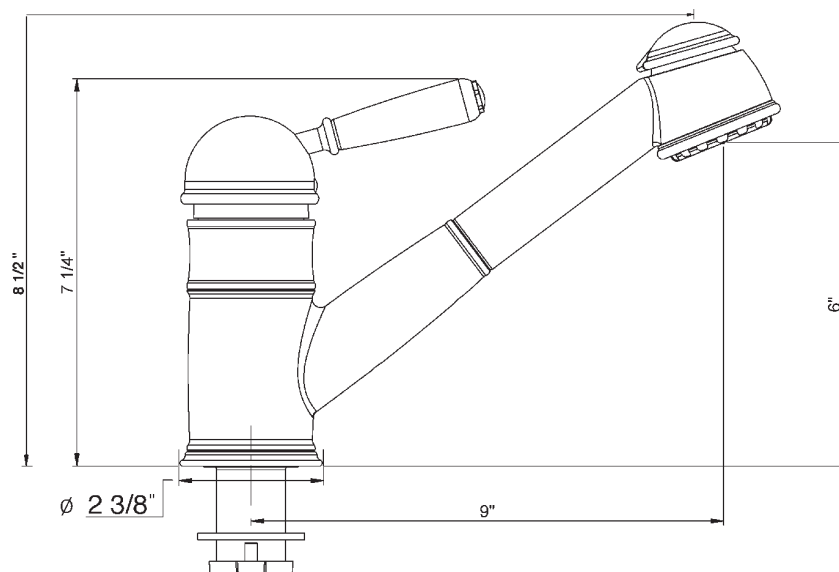

WARRANTY

- Limited Lifetime
- No Warranty on Tuscan Brass Finish (TCB)