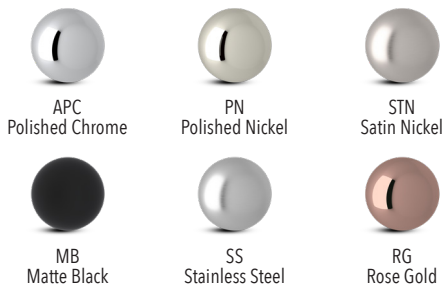

Shown with:
Shaws™ Lancaster sinks

Available Finishes

Aptly named for the year Ken Rohl discovered a Swiss-made Pull-Out faucet in Europe, the ROHL® 1983 Pull-Out/Pull-Down Series is a timeless collection of traditionally styled kitchen faucets. Utilizing state-of-the-art factories in North America and New Zealand, each piece features anti-scald technology, dissimilar ceramic discs for longevity and smooth operation, as well as a stainless steel coil and chlorine-resistant inner liner.

A DISTINCTIVE MEMBER OF THE HOUSE OF ROHL

1983™ KITCHEN SERIES HIGHLIGHTS

ROHL

Authentically crafted in U.S.A. and New Zealand
Available in six finishes
Transitional style

Available Handles

BAR/FOOD PREP AND KITCHEN FAUCETS