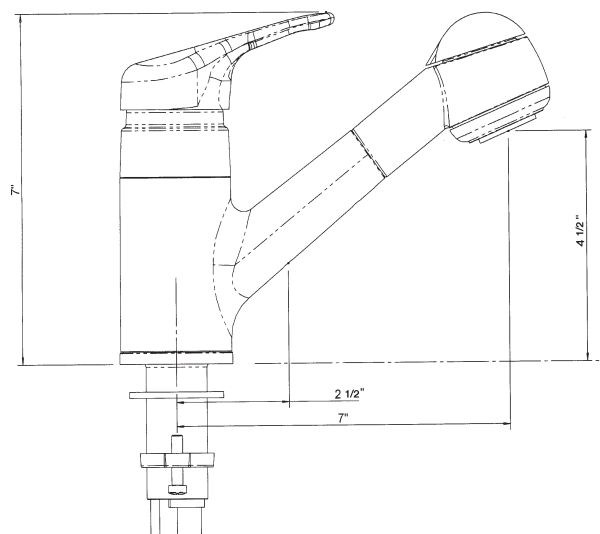

WARRANTY

- Limited Lifetime