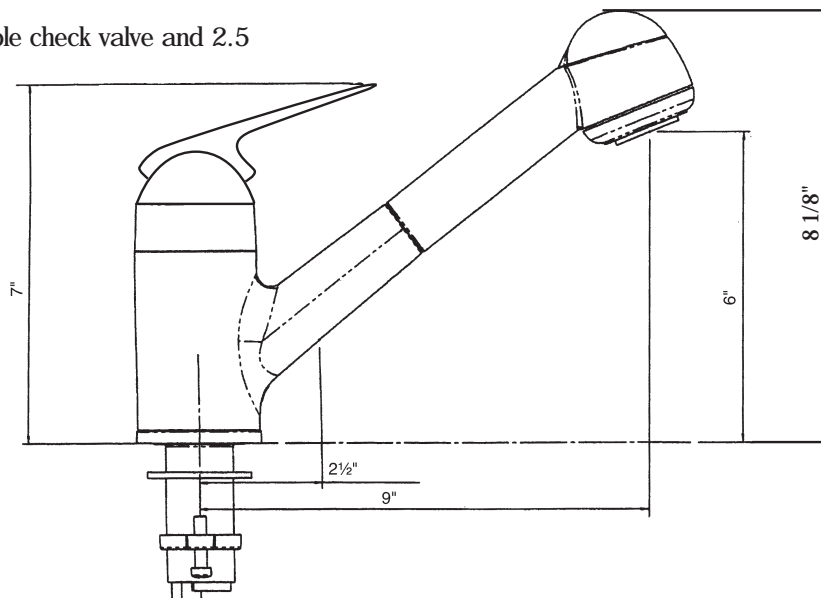

WARRANTY

- Limited Lifetime

All current Pull-Out faucets are code compliant in California and Vermont. Consult your local ROHL showroom for additional information and specifications. For complete warranty details and a list of showrooms, go to www.rohlhome.com.