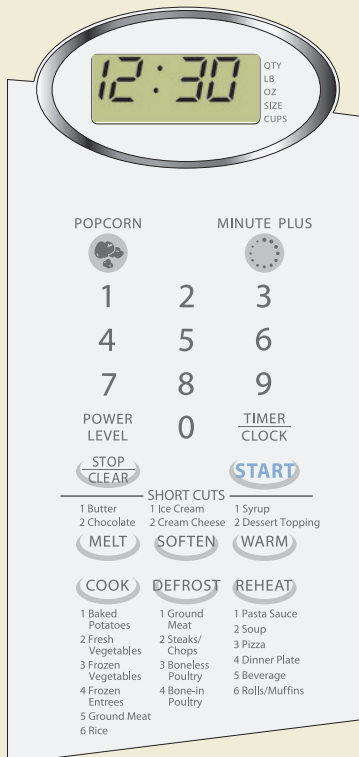

R-308NK

R-308NW

Carousel®

This microwave may be mid-sized, but that doesn't stop it from being a cooking powerhouse. Six automatic cook options, six reheat settings and four defrost options make it a real performer for today's busy lifestyle.

Available in Black: R-308NK and White: R-308NW.

Features:

Pops Popcorn automatically for perfect results with most types of microwave popcorn.

Six Automatic Cook Options ensure perfectly cooked popular foods for up to 4 servings.

Six Reheat Options automatically heat frequently served foods including beverages, pizza, rolls and muffins.

Short Cuts make melting, softening and warming easy.

Four Defrost Options quickly defrost meats and poultry by weight. Specific program for each category assures excellent, even results.

Minute Plus™ sets the oven at high with a single touch.

4-Digit, Lighted Display is easy to read.

Time of Day Clock is convenient and easy to set.

Specifications

Model Number	R-308NK	R-308NW
Capacity (in cubic feet)	1.0	
Output Wattage	1100 Watts	
Color	Black	White
Outside Dimensions (w x h x d) (in inches)	20-1/2 x 12-1/4 x 17-1/4	
Automatic Settings	23	
Turntable Diameter (in inches)	12-5/8	
Defrost Options	4	
Display Type	4 Digit LCD, Lighted	
Interior Dimensions (w x h x d) (in inches)	14-3/4 x 8-1/8 x 15-1/4	
Oven Interior	White acrylic paint with interior light	
Net Weight (in pounds)	32	
Shipping Weight (in pounds)	36	
AC Line Voltage	120V, Single Phase, 60 Hz, AC Only	
AC Power Required	1.53 kW, 13.0 Amps	
Safety Compliance	FCC, DHHS, UL Listed	
UPC	074000617377	074000617384