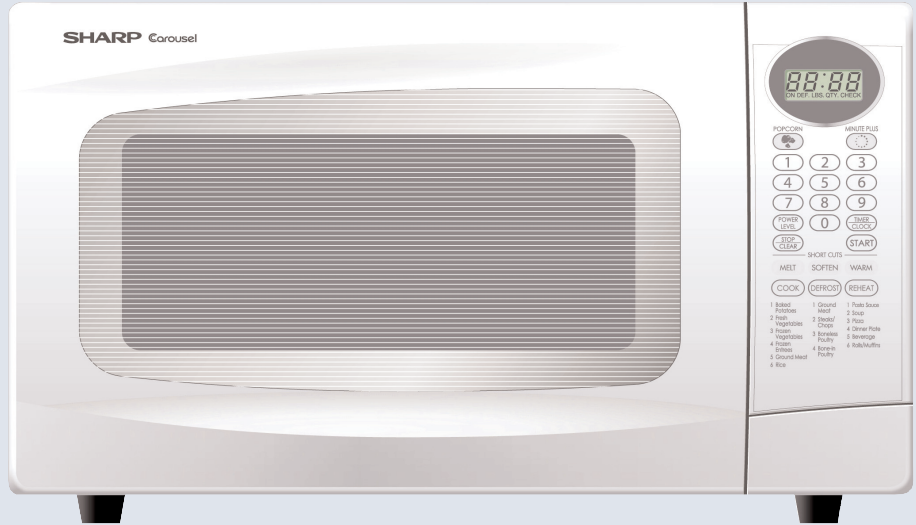

R-306LK

R-306LW

Carousel®

This microwave may be mid-sized but that doesn't stop it from being a powerhouse. Six cook options, six reheat options and four defrost options add up to a real performer for today's busy lifestyle.

Available in Black: R-306LK and White: R-306LW.

Features:

Pops Popcorn automatically for perfect results with all types of microwave popcorn.

Six Cook Options ensure perfectly cooked popular foods for up to 6 servings.

Minute Plus™ gives users one minute of high power cooking at a touch.

4-Digit Display is easy to read.

Time of Day Clock is convenient and easy to set.

Specifications

Model Number	R-306LK	R306LW
Capacity (in cubic feet)	1.0	
Wattage	1100 Watts	
Color	Black	White
Outside Dimensions (w x h x d) (in inches)	20-1/2 x 12-1/4 x 17-1/8	
Automatic Settings	18	
Turntable Diameter (in inches)	12-5/8	
Defrost Options	4	
Display Type	4 Digit, LCD	
Interior Dimensions (w x h x d) (in inches)	14-3/4 x 8-1/8 x 15-1/4	
Oven Interior	White acrylic paint with interior light	
Net Weight (in pounds)	32	
Shipping Weight (in pounds)	36	
AC Line Voltage	120V, Single Phase, 60 Hz, AC Only	
AC Power Required	1.53 kW, 13.0 Amps	
Safety Compliance	FCC, DHHS, UL Listed	
UPC	074000616059	074000616042