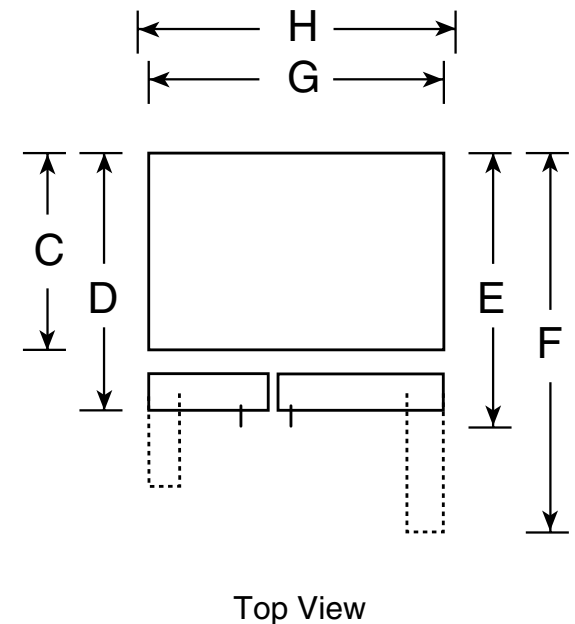

PSF23MGW

GE Profile™ ENERGY STAR® 23.1 Cu. Ft. Side-By-Side Refrigerator

Dimensions and Installation Information (in inches)

Overall Dimensions	Height to top of hinge (in.) A	69-1/4
	Height to top of case (in.) B	68-3/4
	Case depth without door (in.) C†	28
	Case depth less door handle (in.) D†	32-1/4
	Case depth with door handle (in.) E†	34-11/16
	Depth with fresh food door open 90° (in.) F†	50-1/16
	Width (in.) G	32-3/4
Air Clearances	Width with door open 90° inc. door handle (in.) H	34-1/4
	Each side (in.)	1/8
	Top (in.)	1
	Back (in.)	1

†Water hook-up fits in back air clearance when calculating installation depth.

If installed against a wall, allow clearance of 14-3/16" on freezer side to remove bin. To remove fresh food pans, remove door bins.

Clearance required to remove fresh food full-size pan without disassembling is 18-15/16".

Allow additional space for any necessary leveling adjustments.

For answers to your Monogram,® GE Profile™ or GE® appliance questions, visit our website at ge.com or call GE Answer Center® service, 800.626.2000.