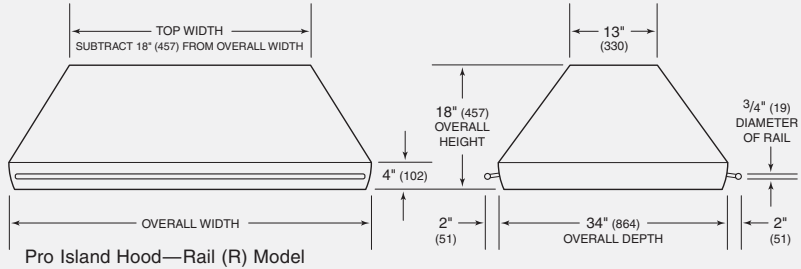

### Overall Dimensions

Unit dimensions may vary by  $\pm 1/8$ ".

### Specifications

Exterior Finish	Classic Stainless Steel
Overall Widths	36", 42", 54" and 66"
Overall Height	18"
Overall Depth (including rails)	34" 38"
Bottom of Hood to Countertop	30" to 36"
Discharge	Vertical
Duct Size	10" Round
Electrical Requirements	110/120 V AC 60 Hz, 15 amp dedicated circuit
Shipping Weight	95–168 lbs