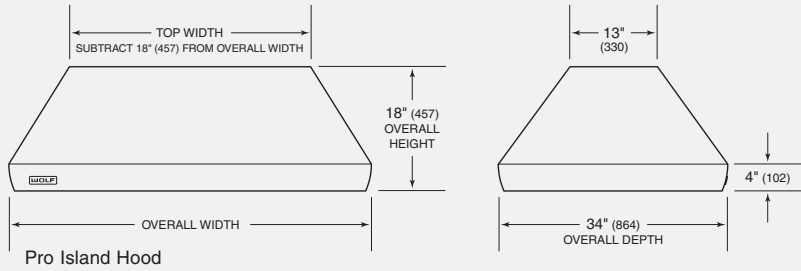

### Overall Dimensions

Unit dimensions may vary by  $\pm 1/8$ ".

### Specifications

Exterior Finish	Classic Stainless Steel
Overall Widths	36", 42", 54" and 66"
Overall Height	18"
Overall Depth (including rails)	34" 38"
Bottom of Hood to Countertop	30" to 36"
Discharge	Vertical
Duct Size	10" Round
Electrical Requirements	110/120 V AC 60 Hz, 15 amp dedicated circuit
Shipping Weight	95–168 lbs