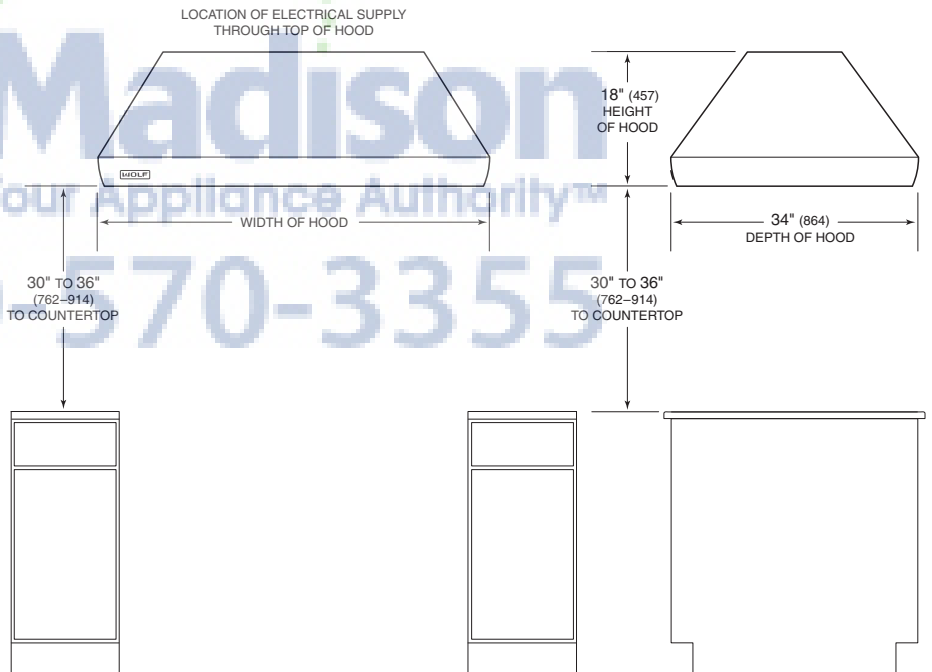

Installation Specifications

VERTICAL DISCHARGE ONLY FOR ISLAND HOODS.

Installation Notes

Pro island hoods are sold as a shell only. An internal, in-line or remote blower is required. For blower recommendations, visit our website, wolfappliance.com.

Pro island ventilation hoods are recommended for use with all Wolf cooking appliances.

Complete installation specifications can be found on our website, wolfappliance.com.

Dimensions in parentheses are in millimeters unless otherwise specified.