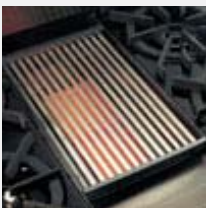

Infrared Charbroiler