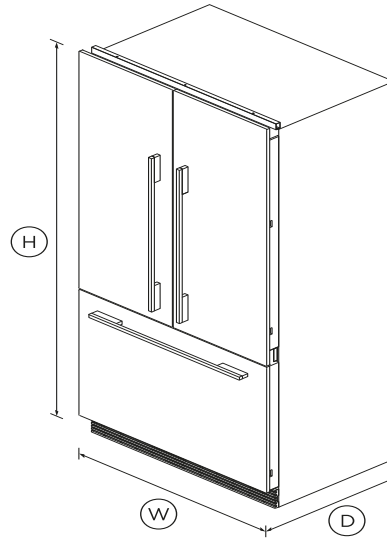

Integrated French Door Refrigerator Freezer, 36", Ice

Series 7 | Integrated

Panel Ready | French hinge

This large capacity refrigerator with bottom freezer seamlessly integrates into your kitchen, fitting flush into your cabinetry.

DIMENSIONS

Height	71 13/16"
Width	35 1/16"
Depth	23 3/4"

FEATURES & BENEFITS

ACTIVESMART™ FOODCARE

ActiveSmart™ Foodcare learns how you live. It's the technology that understands how you use your fridge and adjusts the temperature, airflow and humidity inside to help keep food fresher for longer.