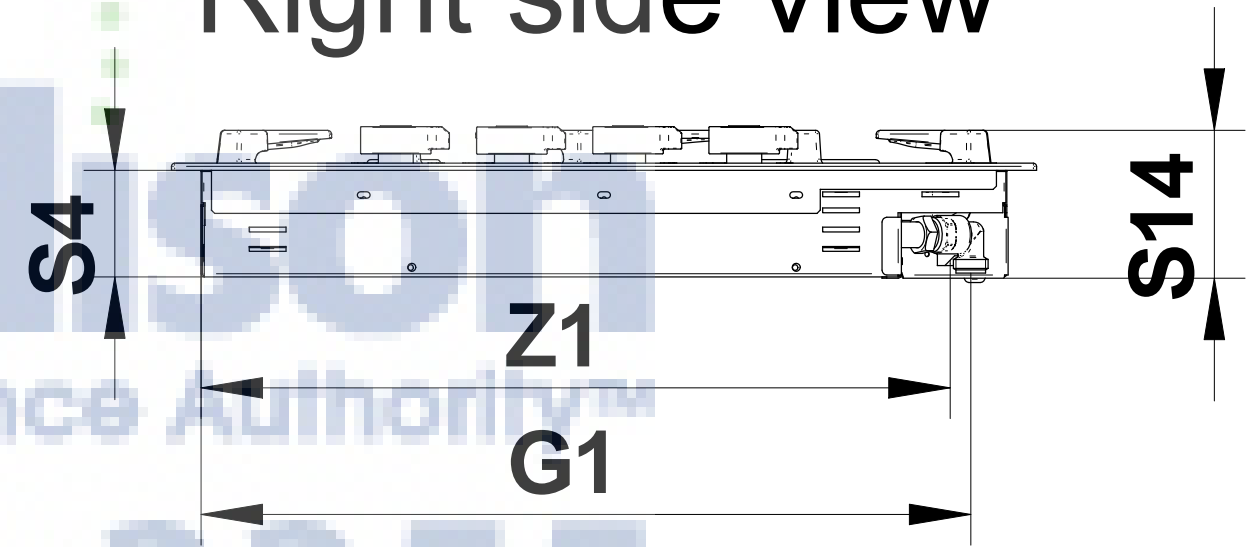

800-541-5353

Your Appliance Authority

Rif.	Dim.	
	Inches	mm
D	21 1/4	540
L1	20 4/8	520
L9 (min)	6 3/8	162
L10	28 15/16	735
L3 (min)	2 3/16	55
S	2 5/8	67
W	29 7/16	748

Rif.	Dim.	
	Inches	mm
G5	21 13/32	61
G1	18 29/32	480
S4	2 5/8	67
S14	3 5/8	92
S10	3 11/16	94
Z5	4 29/32	125
Z1	18 3/8	467
Z10	15/32	12

Back view

Right side view

Front view

800-570-3355

Your Appliance Authority™

Madison