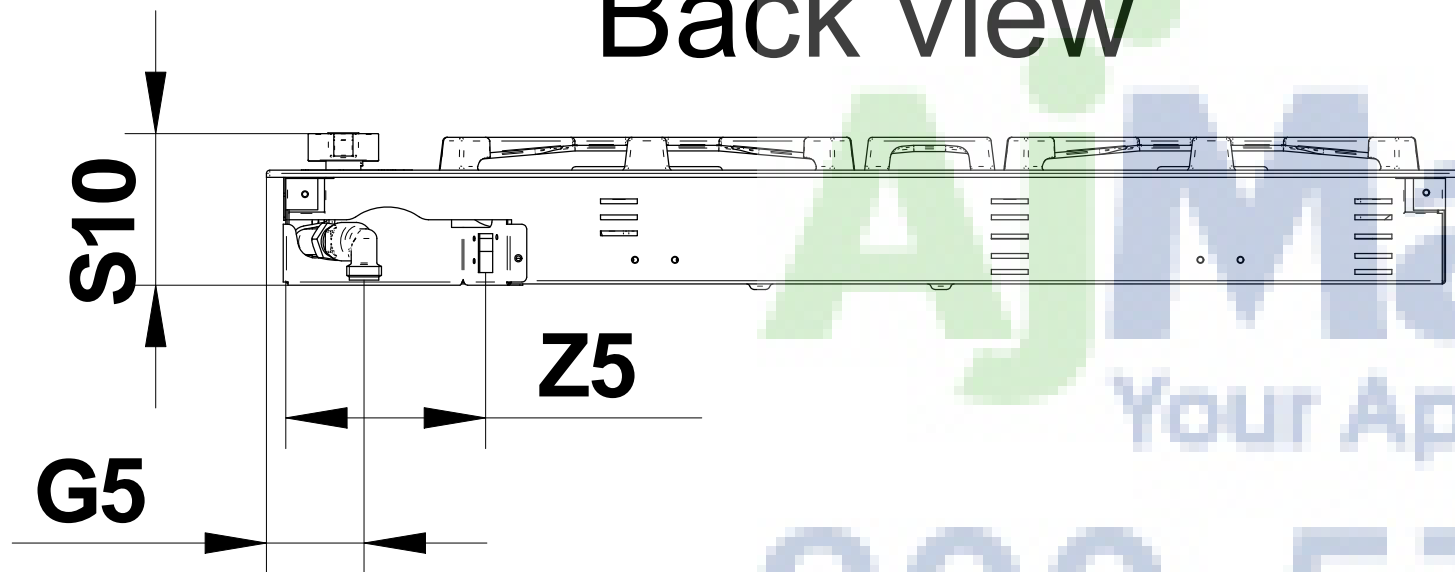

800-541-5353

Your Appliance Authority

Rif.	Dim.	
	Inches	mm
D	21 1/4	540
L1	20 4/8	520
L9 (min)	6 3/8	162
L10	28 15/16	735
L3 (min)	2 3/16	55
S	2 5/8	67
W	29 7/16	748

Rif.	Dim.	
	Inches	mm
G5	21 13/32	61
G1	18 29/32	480
S4	2 5/8	67
S14	3 5/8	92
S10	3 11/16	94
Z5	4 29/32	125
Z1	18 3/8	467
Z10	15/32	12

Back view

Right side view

Front view

800-570-3355

Your Appliance Authority™

Madison