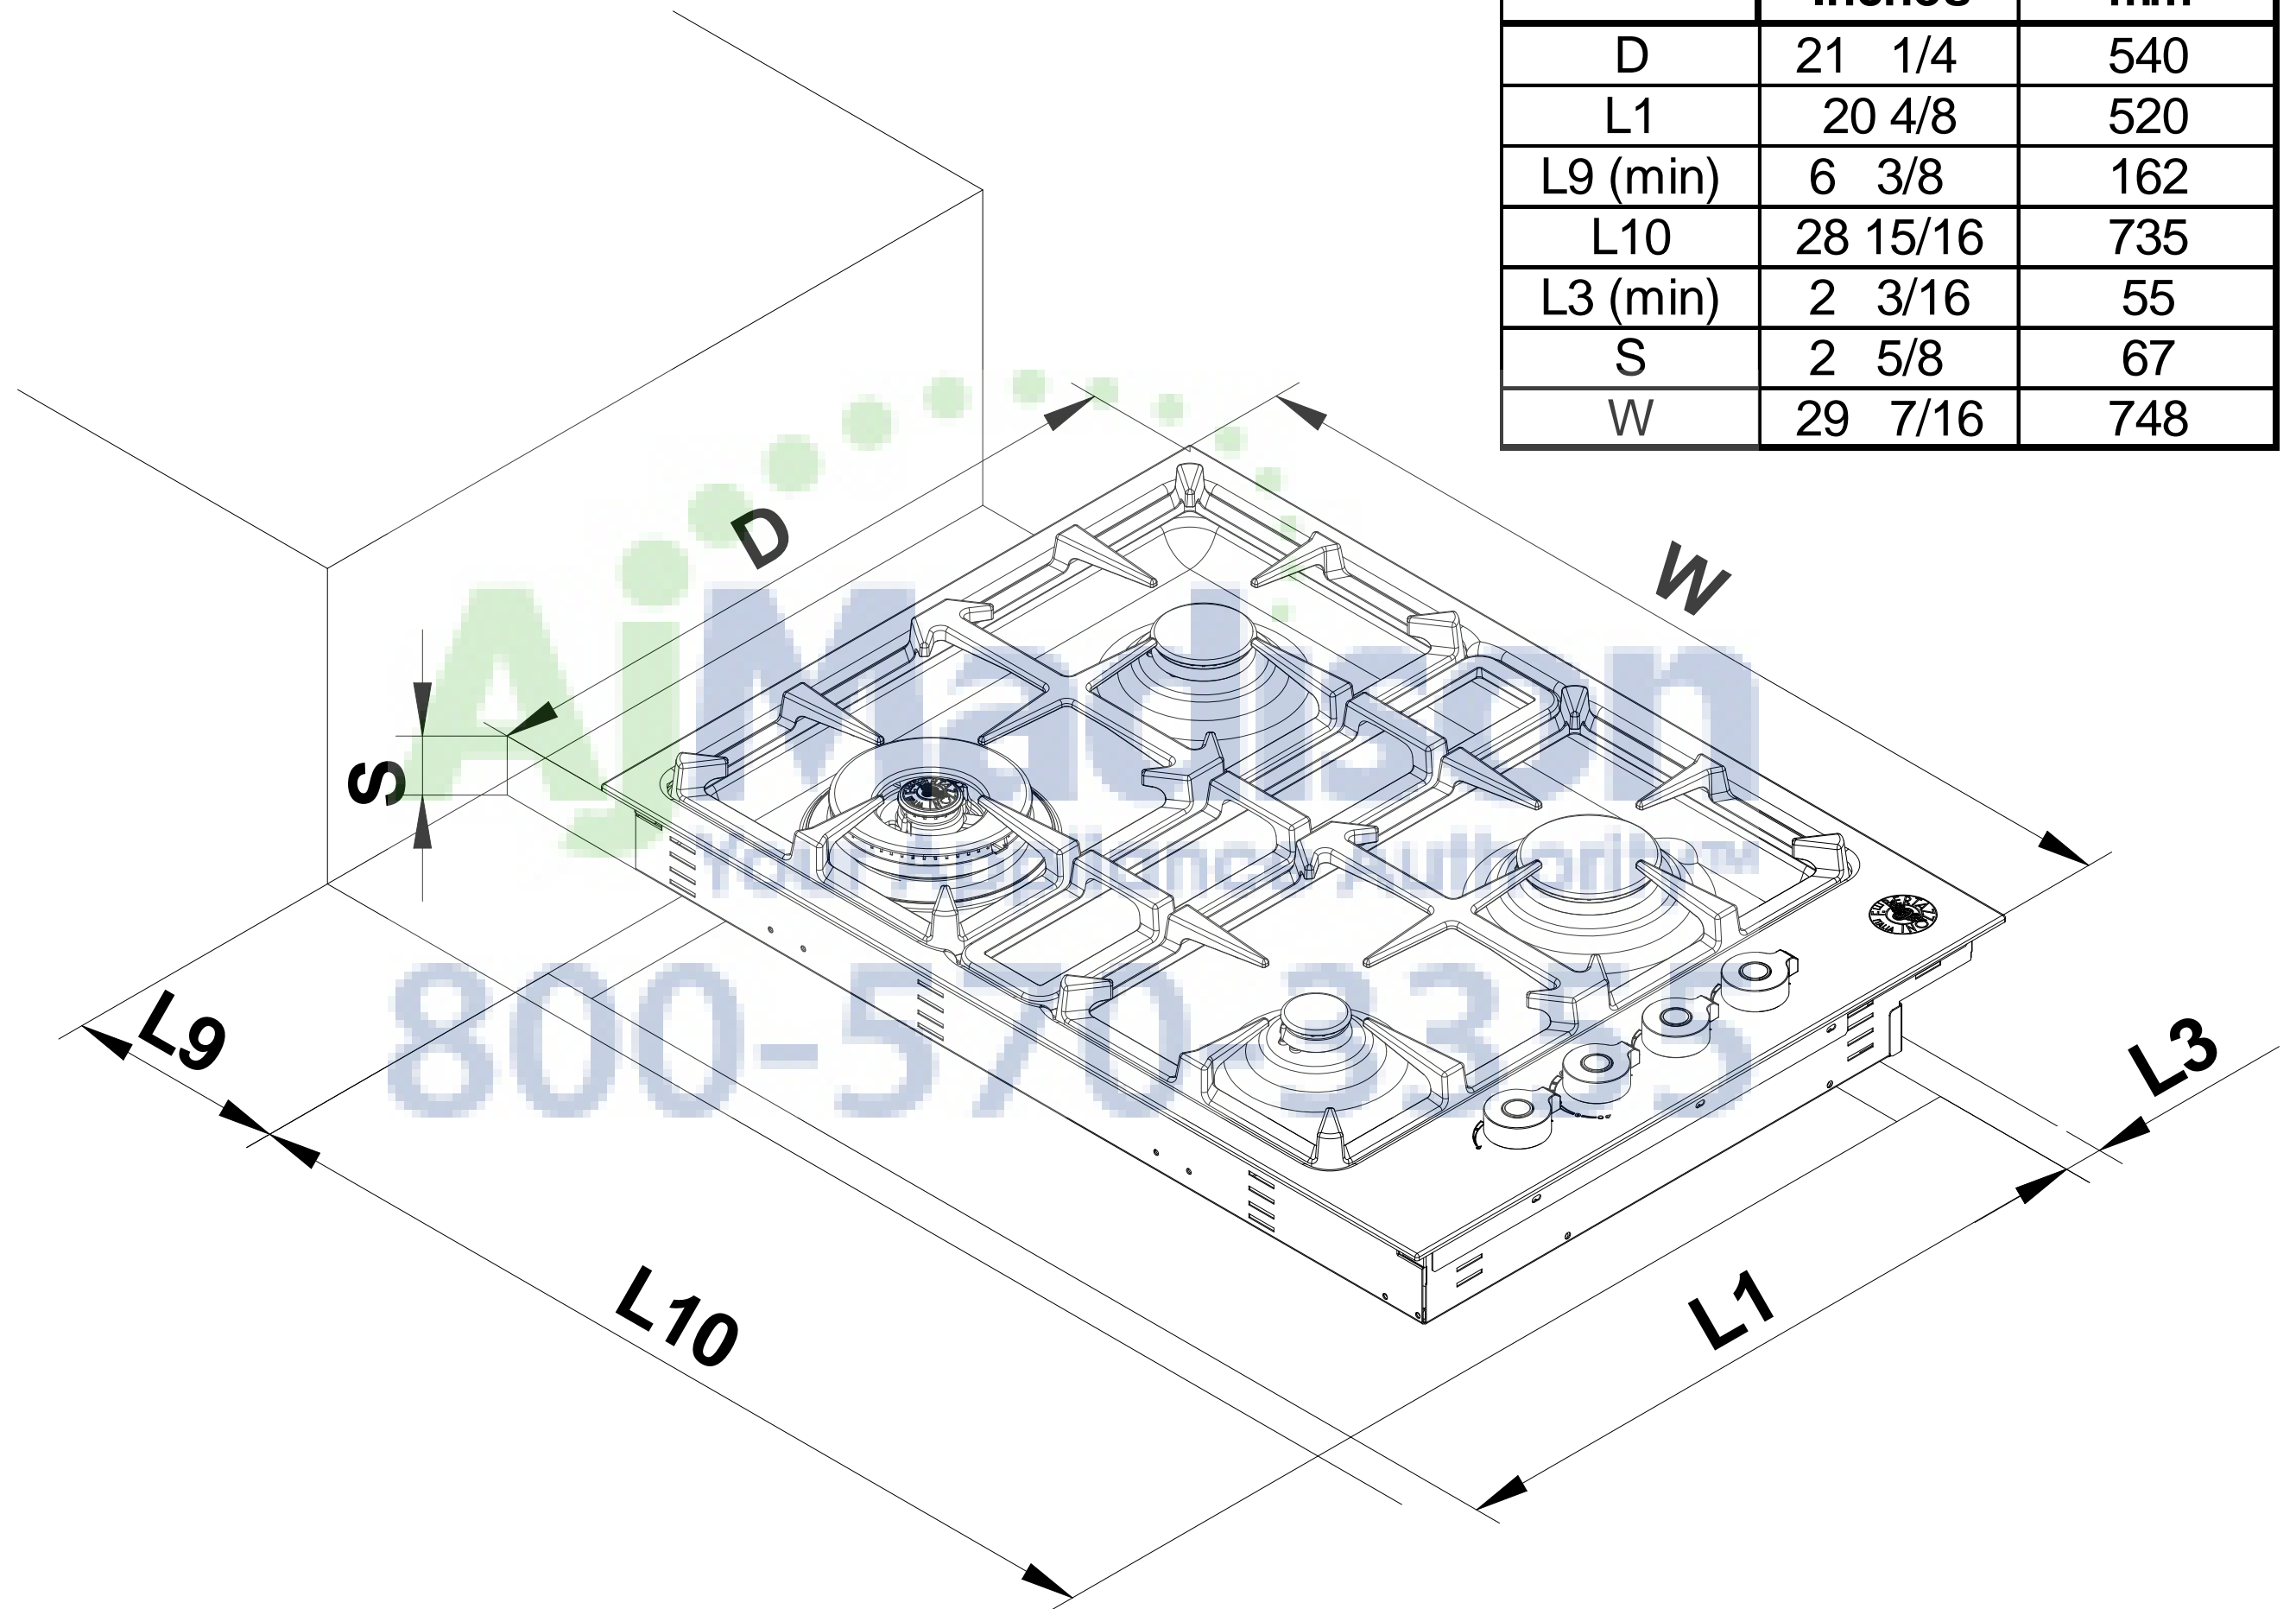

800-541-5353

Your Appliance Authority

Rif.	Dim.	
	Inches	mm
D	21 1/4	540
L1	20 4/8	520
L9 (min)	6 3/8	162
L10	28 15/16	735
L3 (min)	2 3/16	55
S	2 5/8	67
W	29 7/16	748

Rif.	Dim.	
	Inches	mm
G5	21 13/32	61
G1	18 29/32	480
S4	2 5/8	67
S14	3 5/8	92
S10	3 11/16	94
Z5	4 29/32	125
Z1	18 3/8	467
Z10	15/32	12

Back view

Right side view

Front view

800-570-3355

Your Appliance Authority™

Madison