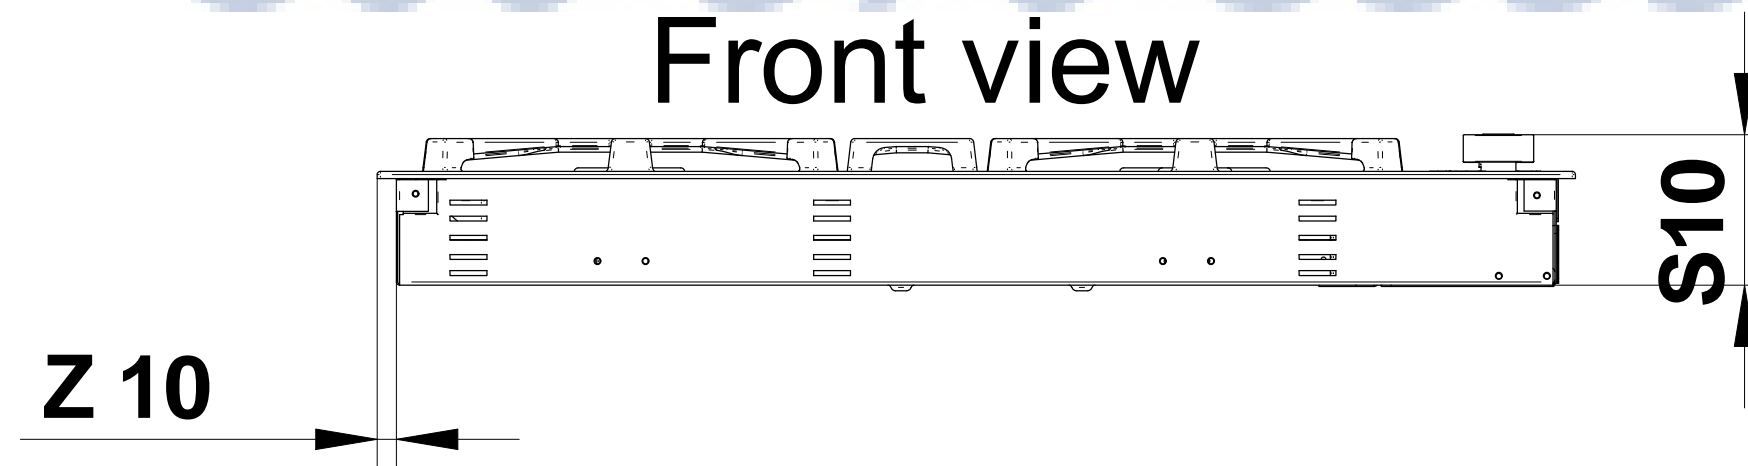

800-541-5353

Your Appliance Authority

Rif.	Dim.	
	Inches	mm
D	21 1/4	540
L1	20 4/8	520
L9 (min)	6 3/8	162
L10	28 15/16	735
L3 (min)	2 3/16	55
S	2 5/8	67
W	29 7/16	748

Rif.	Dim.	
	Inches	mm
G5	21 13/32	61
G1	18 29/32	480
S4	2 5/8	67
S14	3 5/8	92
S10	3 11/16	94
Z5	4 29/32	125
Z1	18 3/8	467
Z10	15/32	12

Back view

Right side view

Front view

800-570-3355

Your Appliance Authority™

Madison